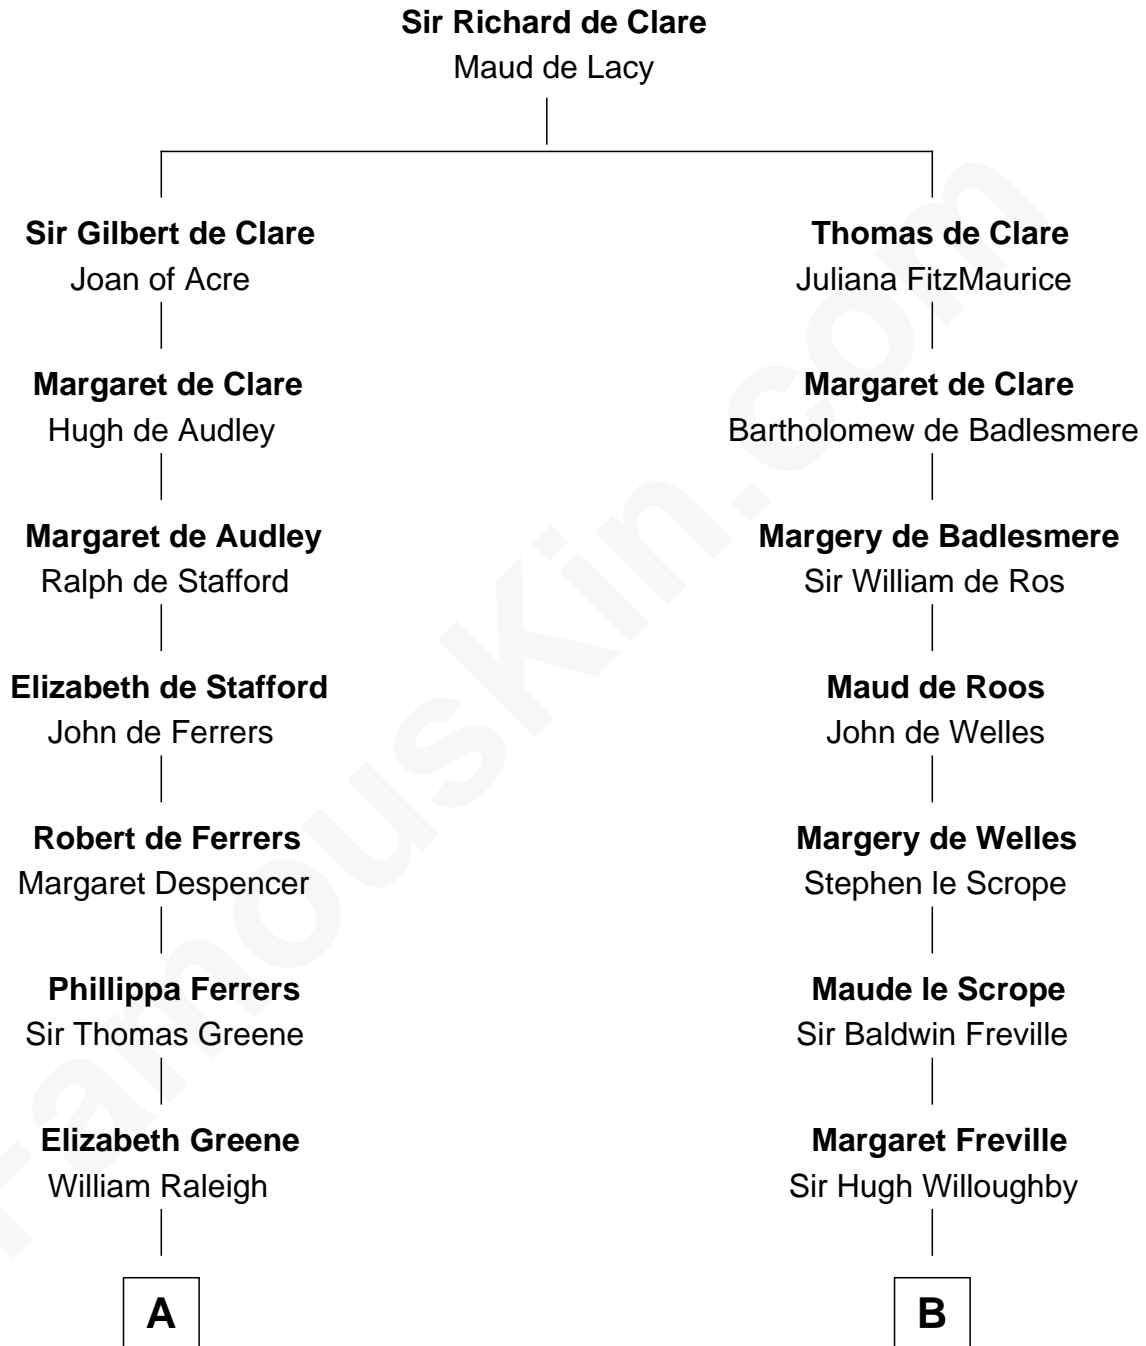

FamousKin.com

Relationship Chart of

Melvil Dewey

Inventor of the Dewey Decimal System

19th cousin 1 time removed of

William Henry Moore

Co-Founder, U.S. Steel and Nabisco

C

Polly Cole
David Dewey

Joel Dewey
Eliza Green

Melvil Dewey
Dewey Decimal System

D

George Beckwith
Rachel Marsh

George Beckwith
Mary Bradley

Rachael Arvilla Beckwith
Nathaniel Ford Moore

William Henry Moore
Co-Founder, U.S. Steel and Nabisco

FamousKin.com