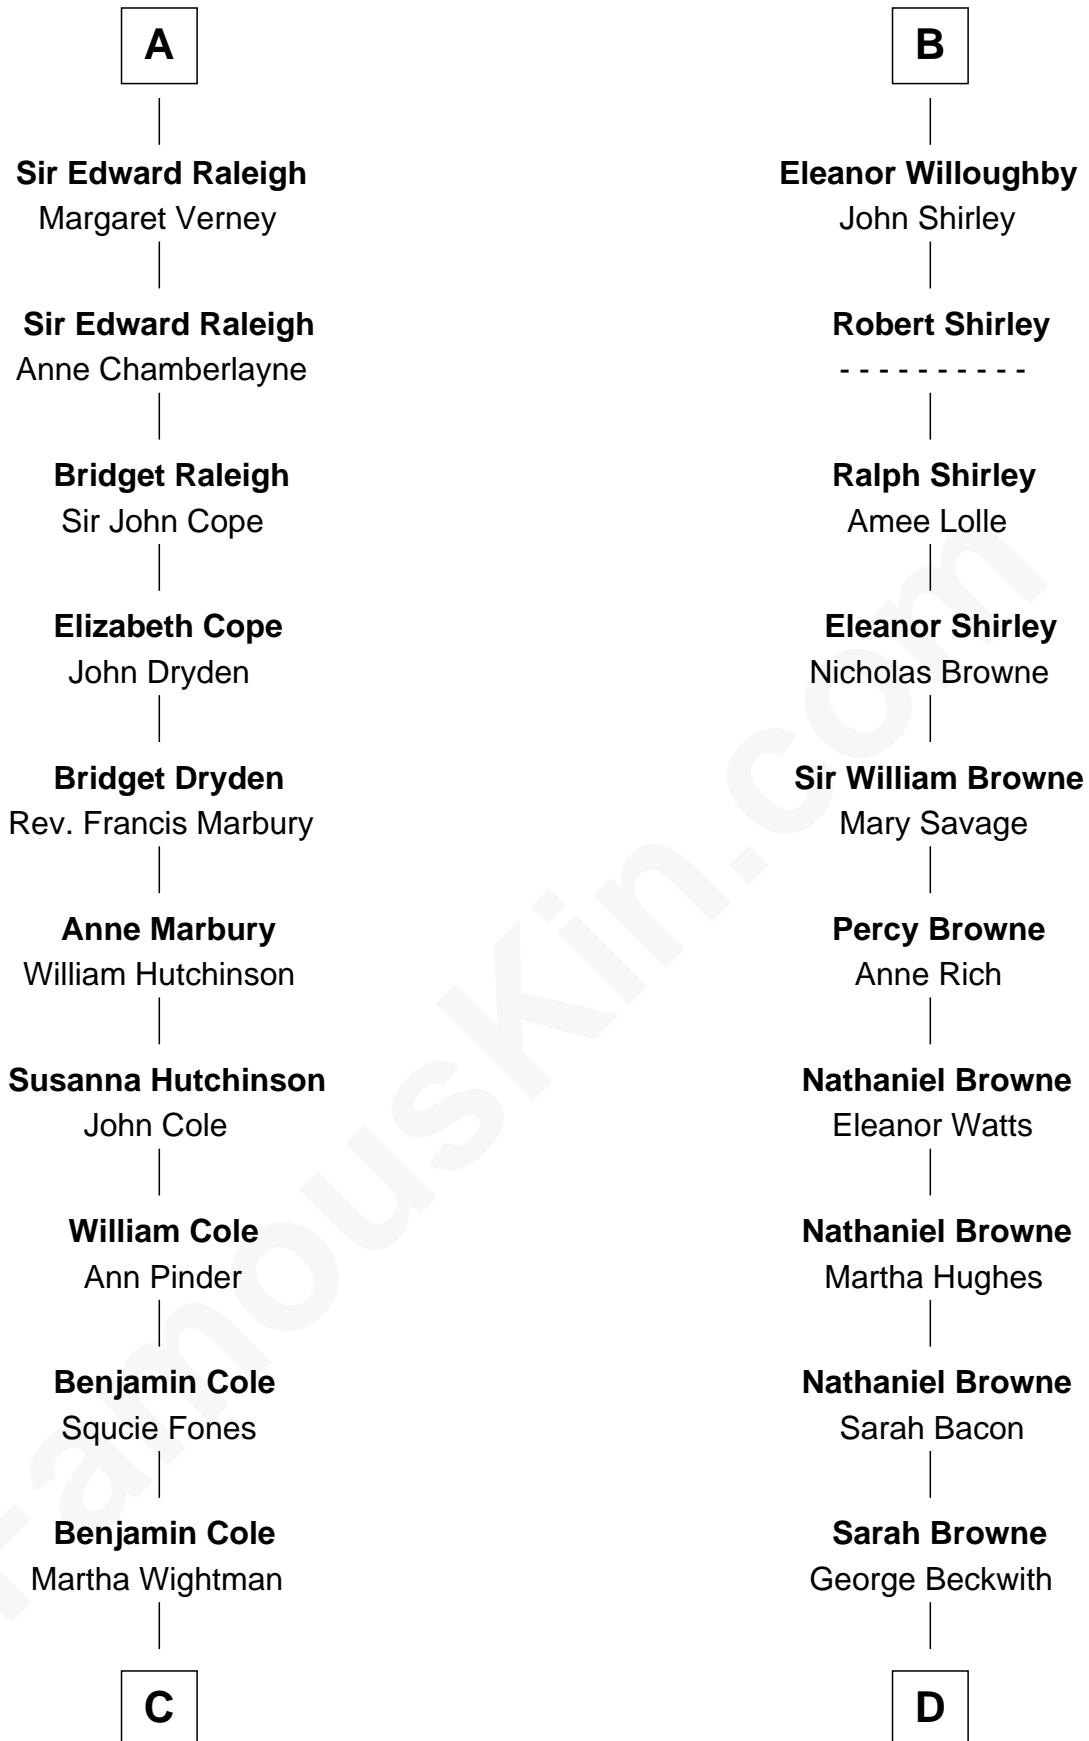

FamousKin.com

Relationship Chart of

Melvil Dewey

Inventor of the Dewey Decimal System

19th cousin 1 time removed of

William Henry Moore

Co-Founder, U.S. Steel and Nabisco

C

Polly Cole
David Dewey

Joel Dewey
Eliza Green

Melvil Dewey
Dewey Decimal System

D

George Beckwith
Rachel Marsh

George Beckwith
Mary Bradley

Rachael Arvilla Beckwith
Nathaniel Ford Moore

William Henry Moore
Co-Founder, U.S. Steel and Nabisco