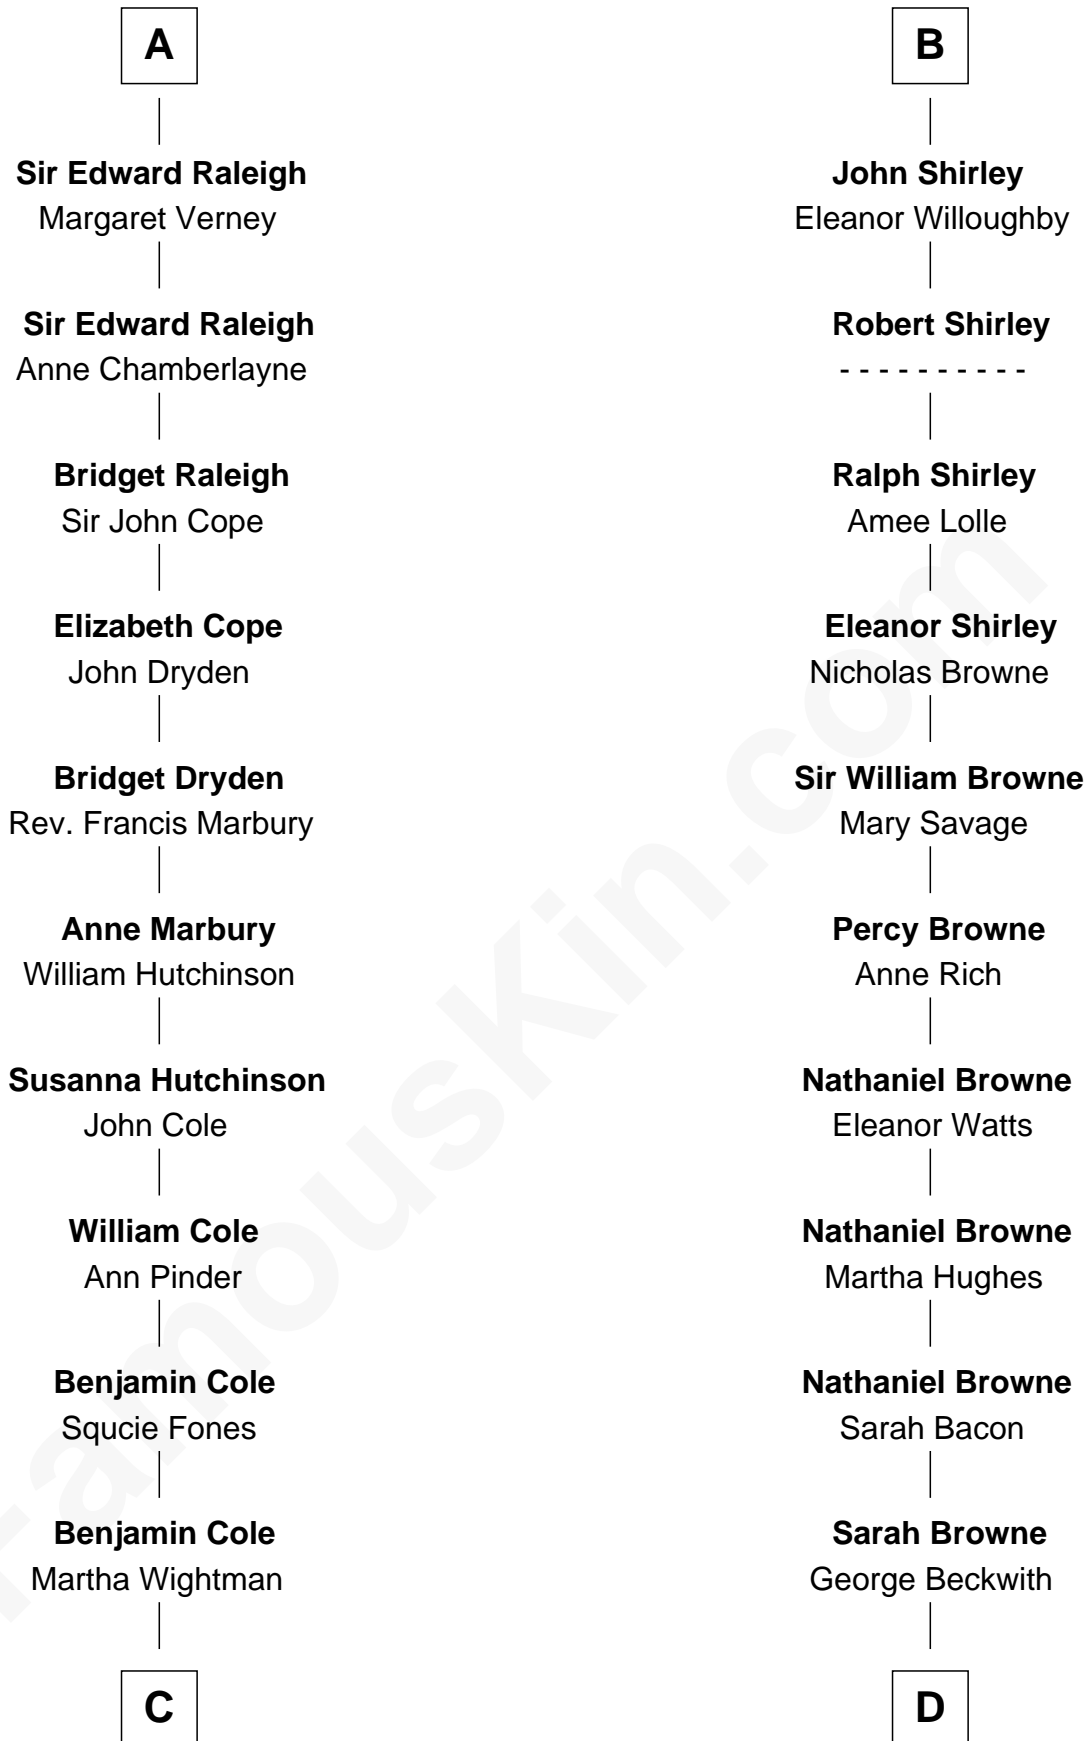

FamousKin.com

Relationship Chart of

Melvil Dewey

Inventor of the Dewey Decimal System

19th cousin 1 time removed of

William Henry Moore

Co-Founder, U.S. Steel and Nabisco

C

Polly Cole
David Dewey

Joel Dewey
Eliza Green

Melvil Dewey
Dewey Decimal System

D

George Beckwith
Rachel Marsh

George Beckwith
Mary Bradley

Rachael Arvilla Beckwith
Nathaniel Ford Moore

William Henry Moore
Co-Founder, U.S. Steel and Nabisco