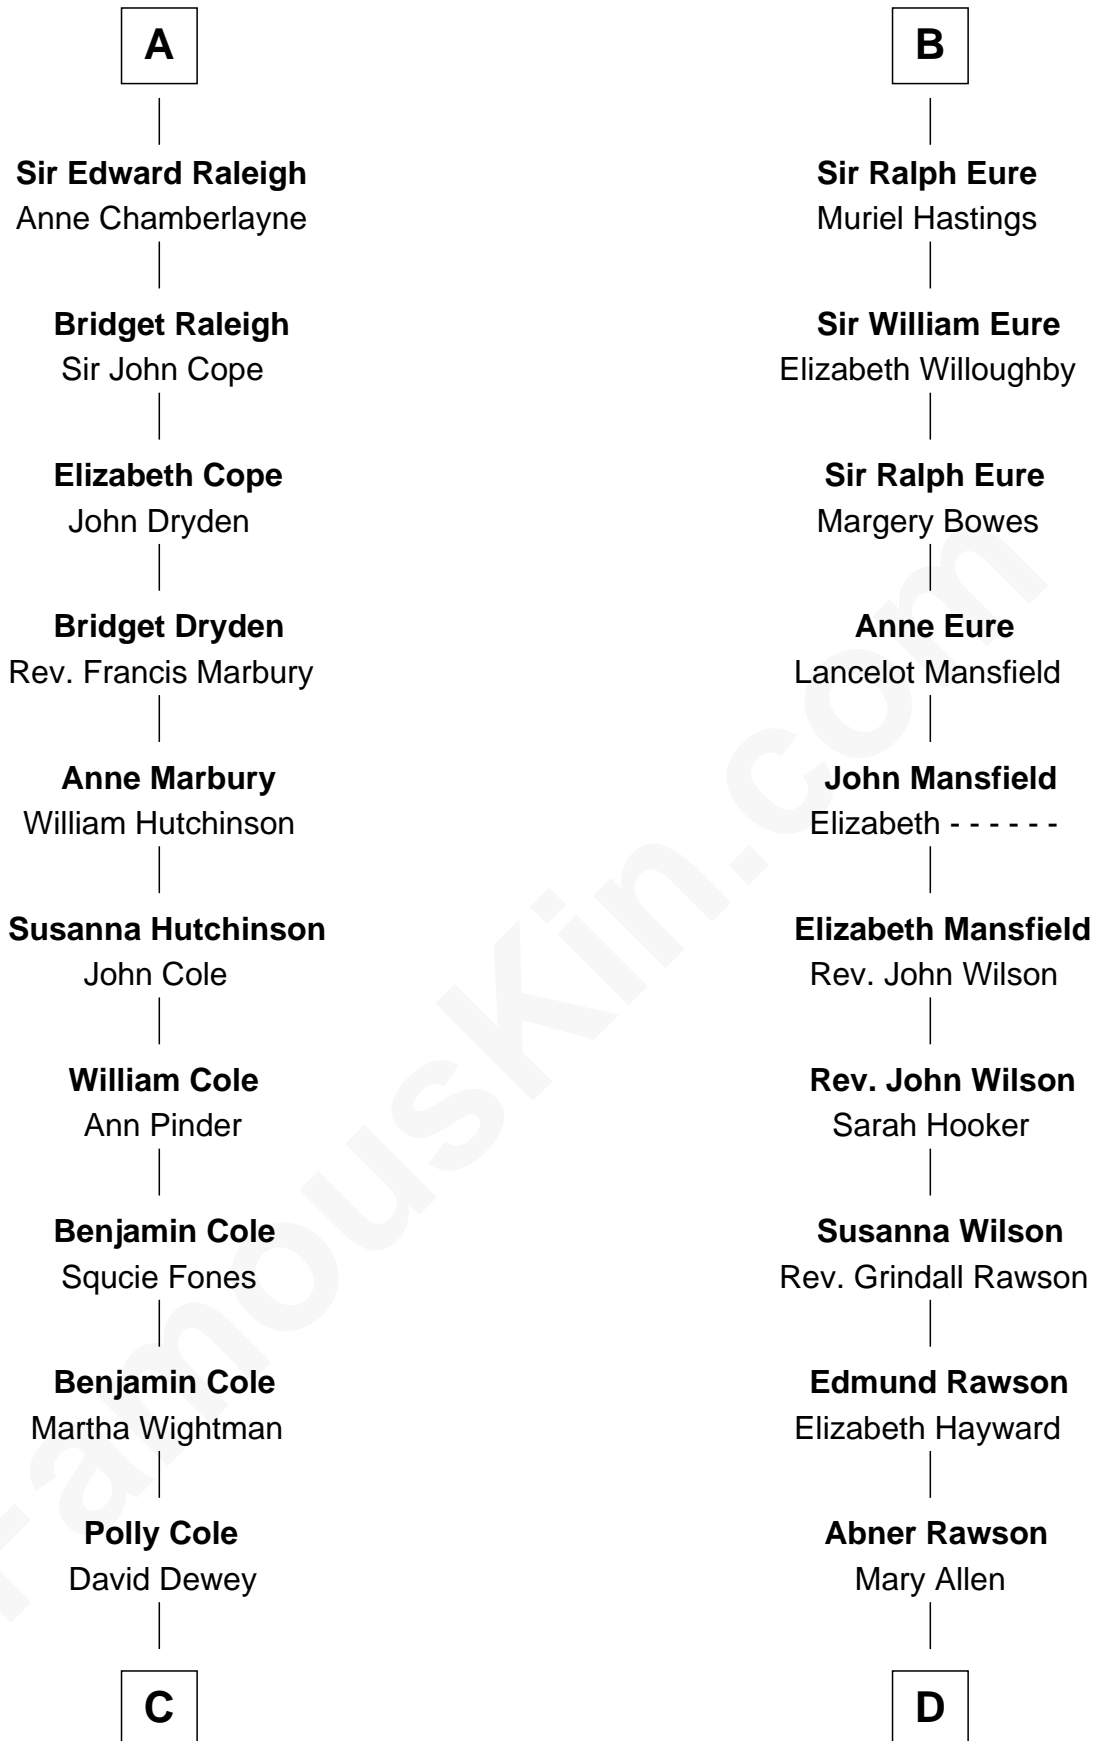

## Relationship Chart of

### William Howard Taft

*27th U.S. President*

**Sir Hugh le Despencer**

Isabella de Beauchamp

**C**

**Joel Dewey**  
Eliza Green

**Melvil Dewey**  
*Dewey Decimal System*

**D**

**Rhoda Rawson**  
Aaron Taft

**Peter Rawson Taft**  
Sylvia Howard

**Alphonso Taft**  
Louisa Maria Torrey

**William Howard Taft**  
*27th U.S. President*

FamousKin.com