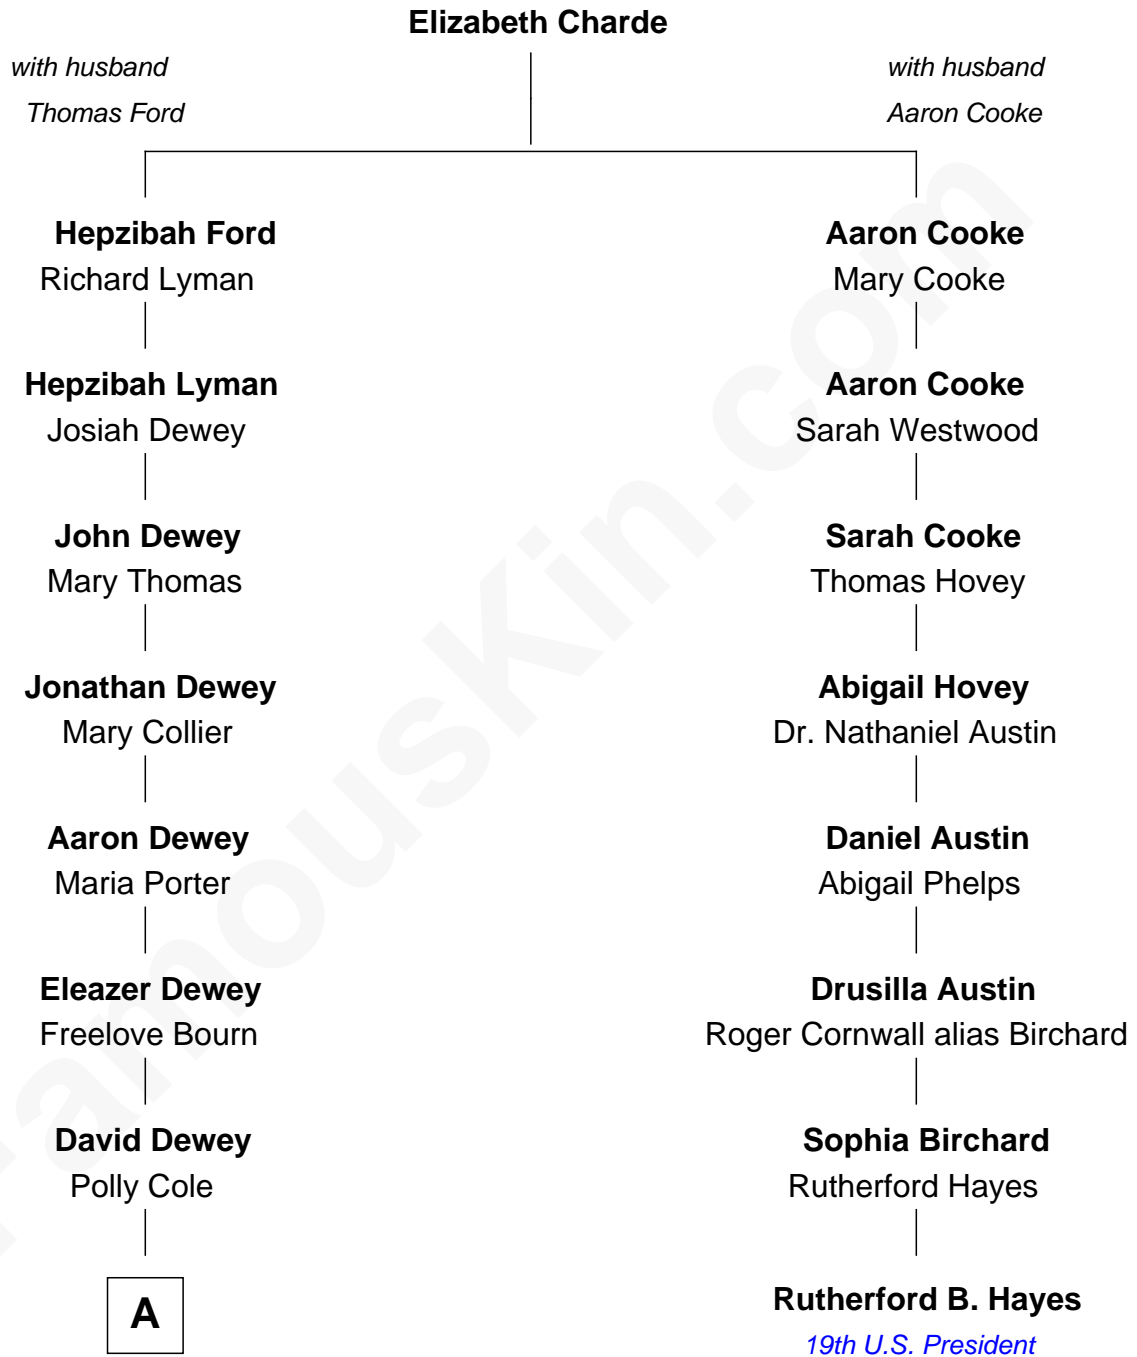

FamousKin.com

Relationship Chart of

Melvil Dewey

Inventor of the Dewey Decimal System

7th cousin 1 time removed of

Rutherford B. Hayes
19th U.S. President

A

—
Joel Dewey

Eliza Green

—
Melvil Dewey

Dewey Decimal System

FamousKin.com