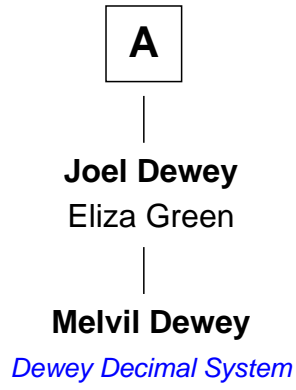

# FamousKin.com Relationship Chart of

**Melvil Dewey**

*Inventor of the Dewey Decimal System*

**7th Great-grandson of**

**John Masters**

*(c1581 - 1639) Great Migration Immigrant 1630*

**John Masters**

Jane - - - - -

**Lydia Masters**

Philip Taber

**Lydia Taber**

Pardon Tillinghast

**Hannah Tillinghast**

John Haile

**Barnard Haile**

Hannah Wheaton

**Freelove Haile**

Nathaniel Bourn

**Freelove Bourn**

Eleazer Dewey

**David Dewey**

Polly Cole

**A**

FamousKin.com