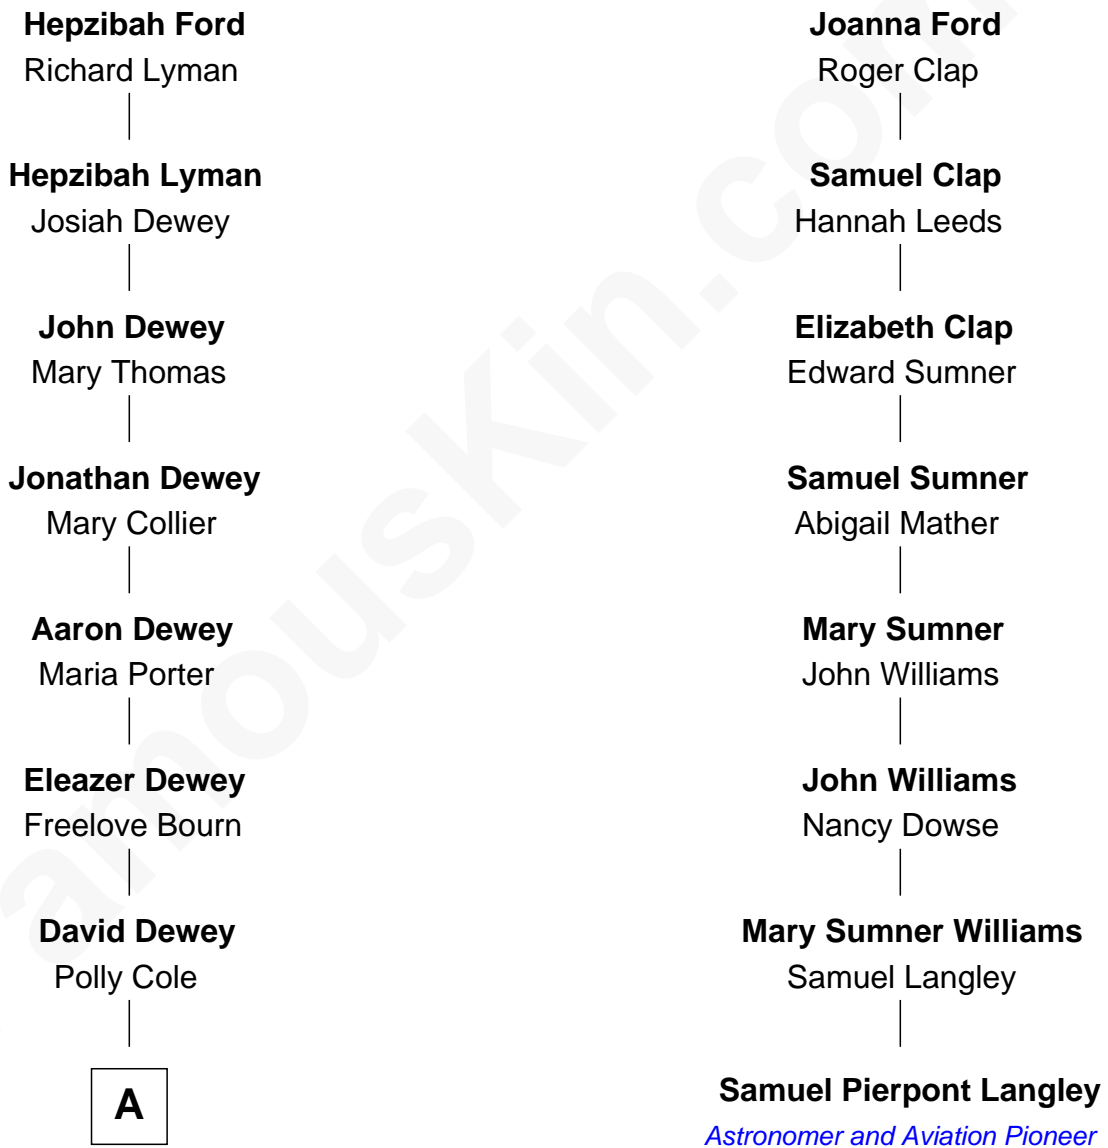

FamousKin.com

Relationship Chart of

Melvil Dewey

Inventor of the Dewey Decimal System

7th cousin 1 time removed of

Samuel Pierpont Langley

Astronomer and Aviation Pioneer

Thomas Ford
Elizabeth Charde