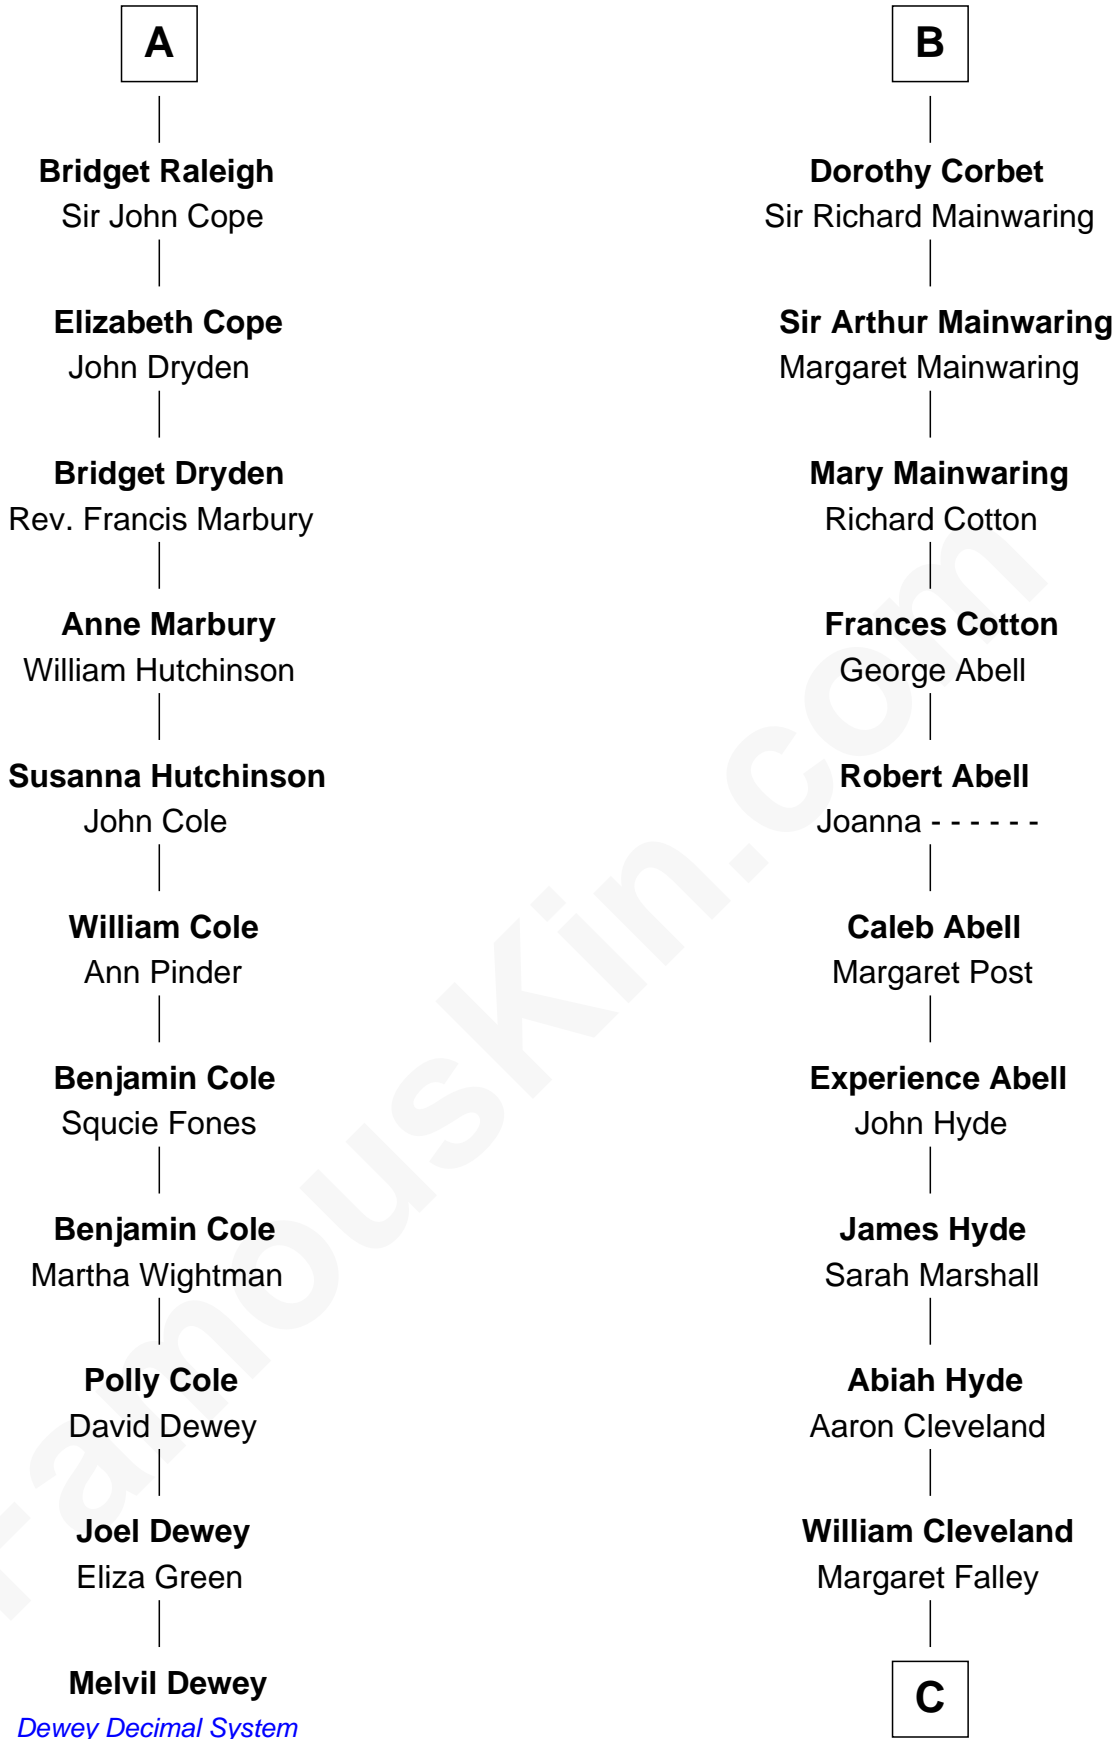

FamousKin.com

Relationship Chart of

Melvil Dewey

Inventor of the Dewey Decimal System

17th cousin 1 time removed of

Grover Cleveland

22nd and 24th U.S. President

Edmund Fitzalan

Alice de Warenne

FamousKin.com