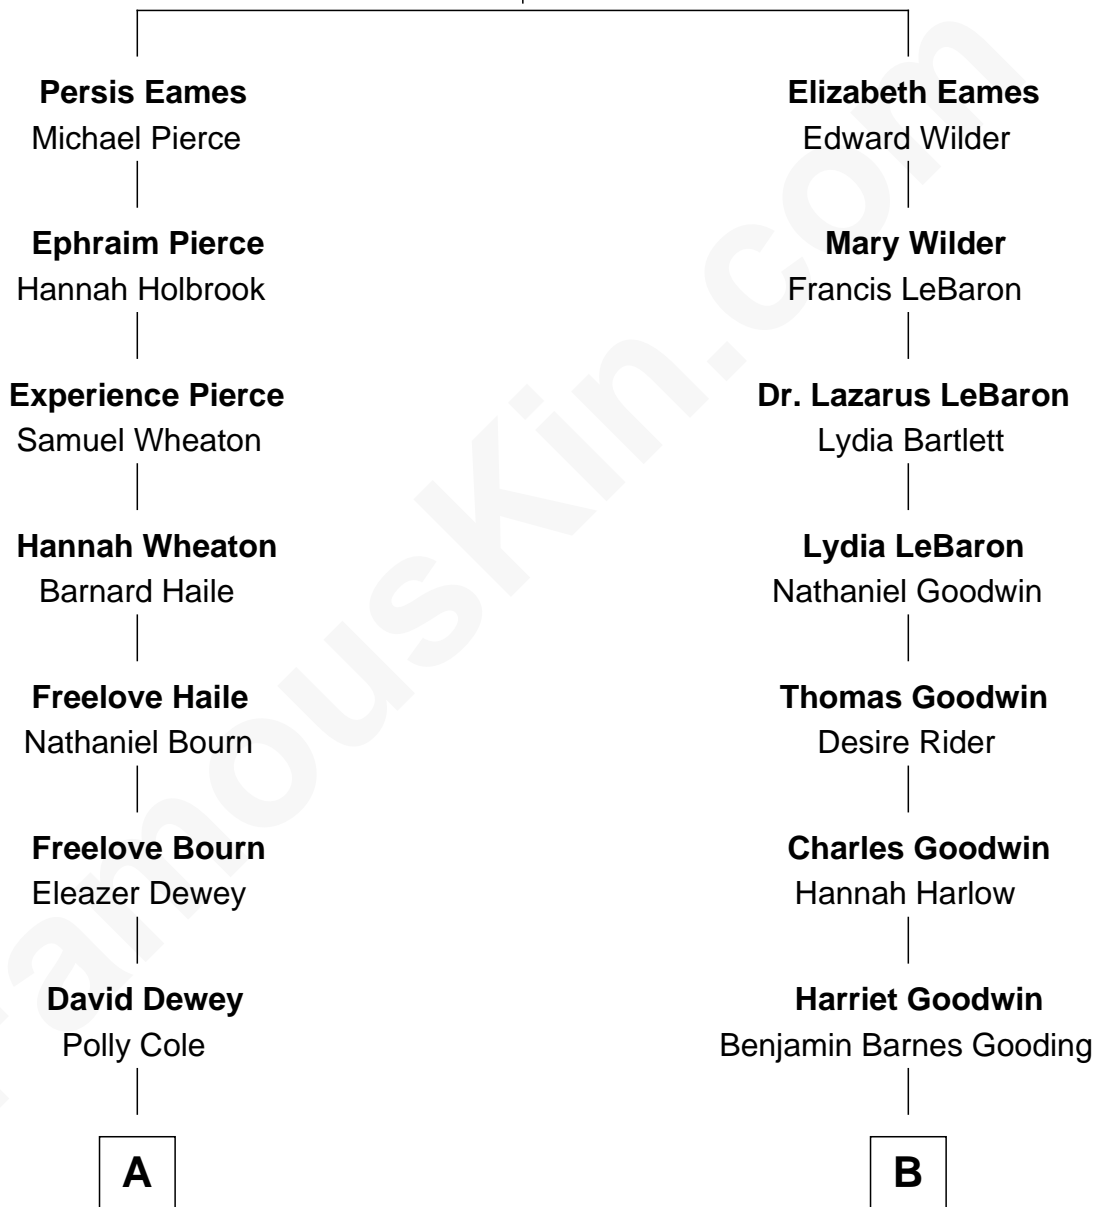

FamousKin.com

Relationship Chart of

Melvil Dewey

Inventor of the Dewey Decimal System

8th cousin of

Mary Winthrop Gooding
Prolific Mayflower Descendant

Anthony Eames
Margery - - - - -

A

Joel Dewey
Eliza Green

Melvil Dewey
Dewey Decimal System

B

Benjamin Winthrop Gooding
Lydia Sprague Freeman

Mary Winthrop Gooding
Prolific Mayflower Descendant

FamousKin.com