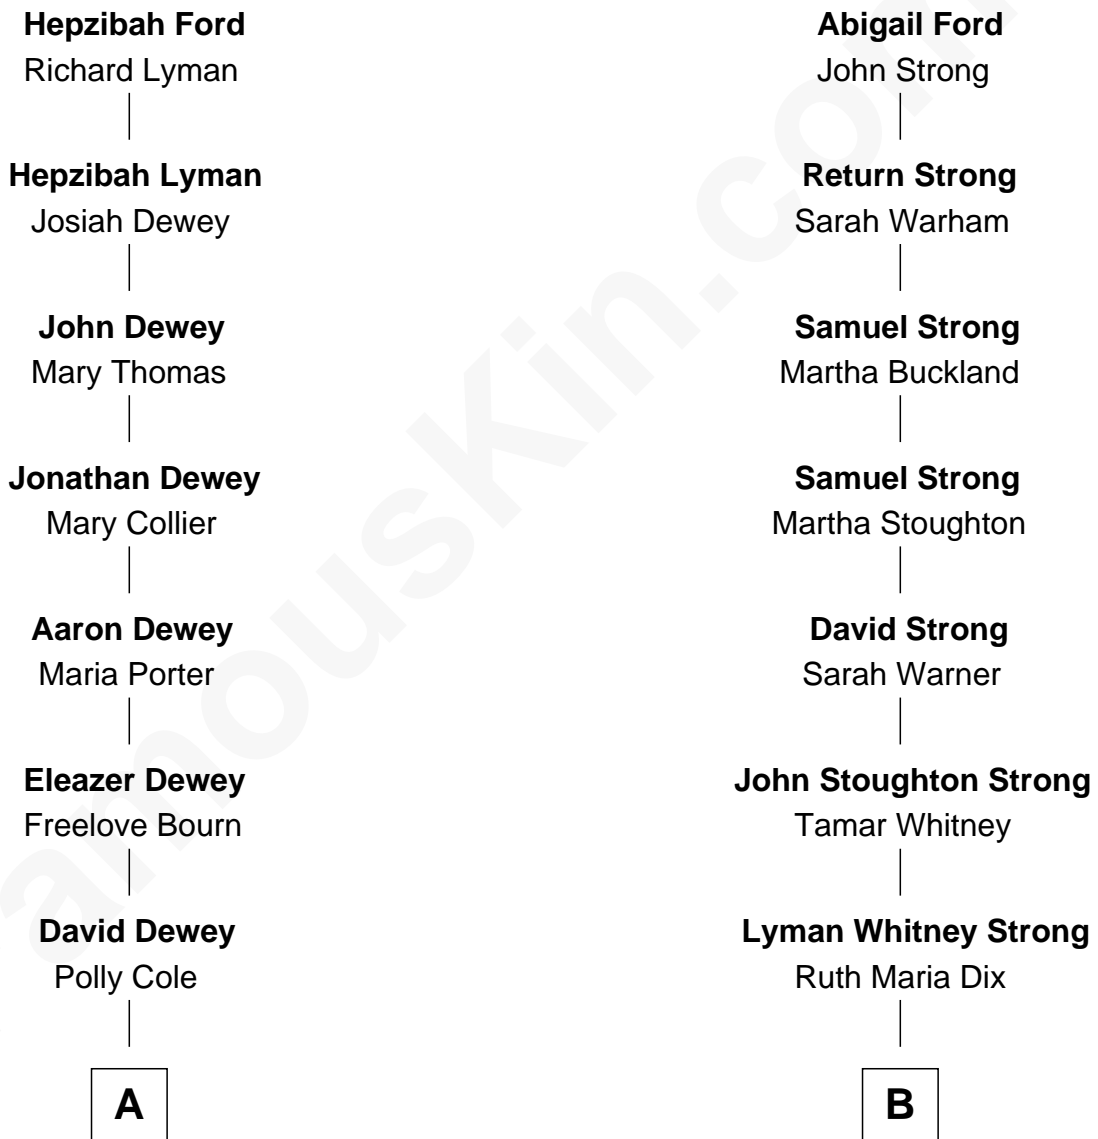

FamousKin.com

Relationship Chart of

Melvil Dewey

Inventor of the Dewey Decimal System

8th cousin 1 time removed of

Lyman Spitzer

Astronomer and Theoretical Physicist

Thomas Ford
Elizabeth Charde