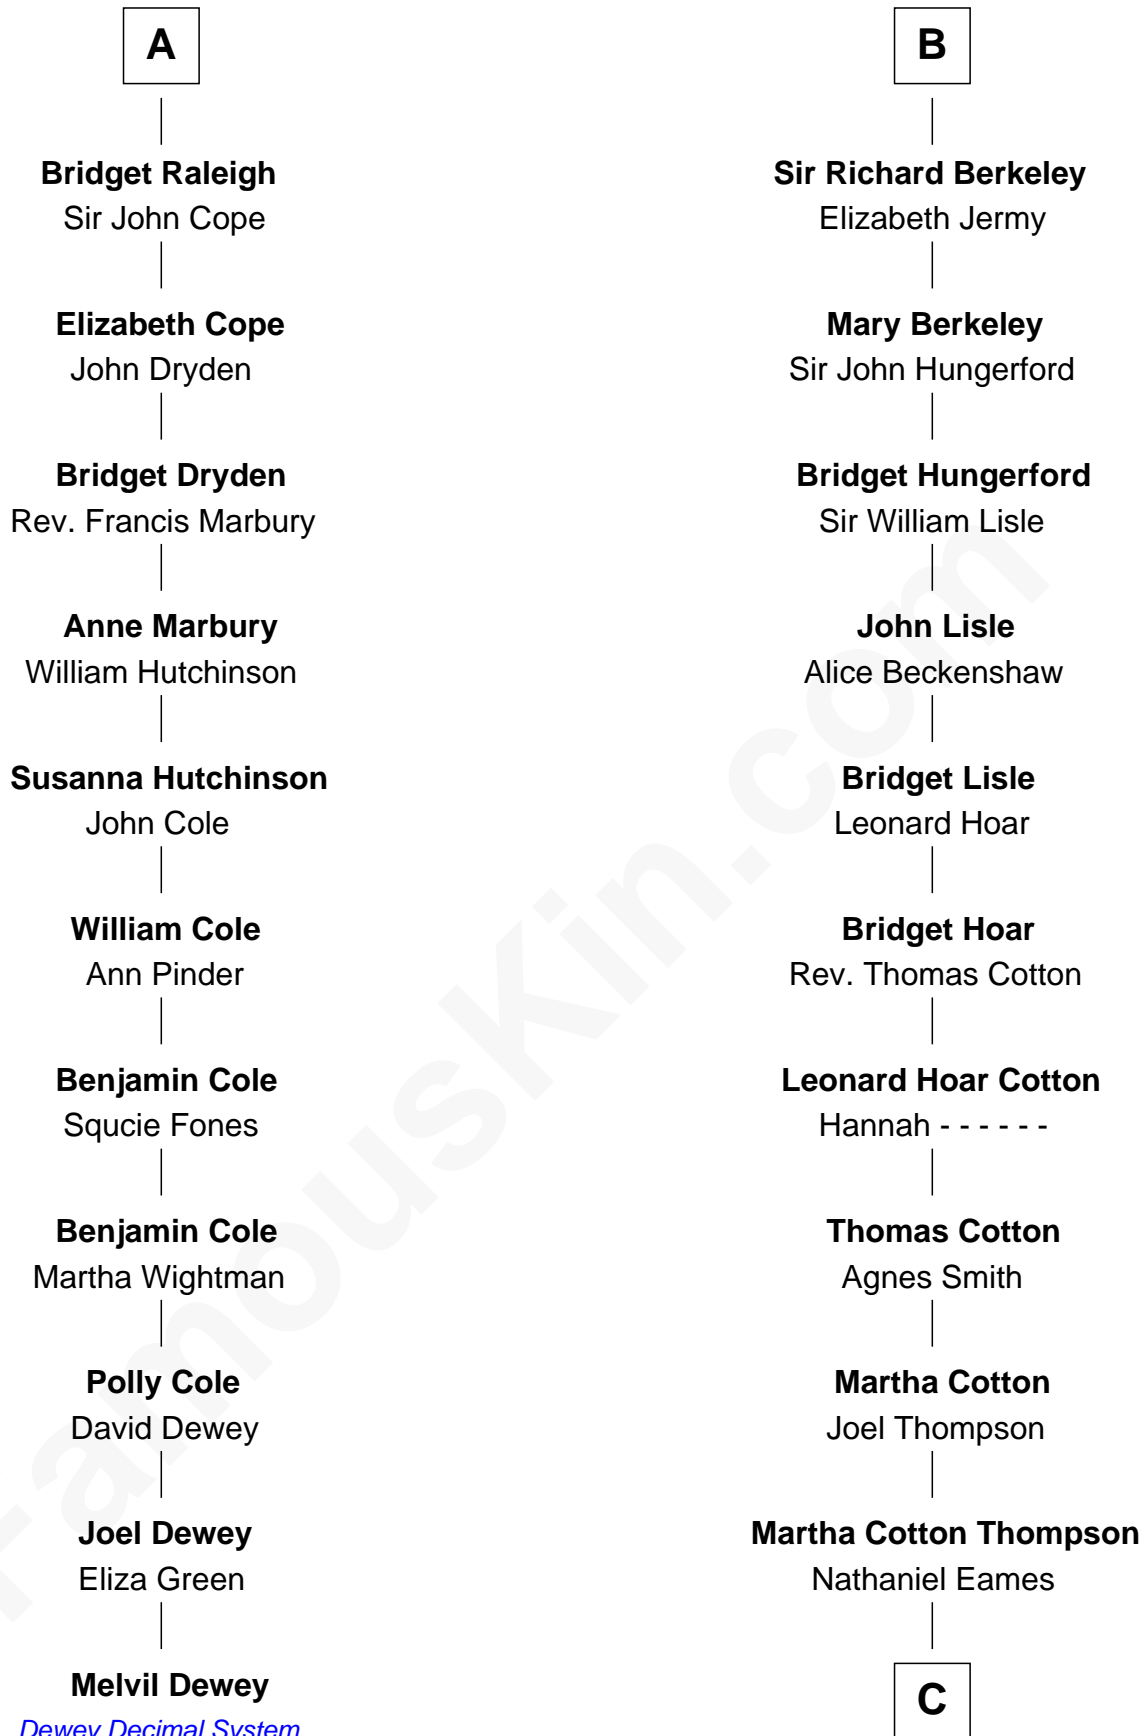

## Relationship Chart of

### Clare Eames

*Silent Movie Actress*

**Edmund Fitzalan**

Alice de Warenne

**C**

|  
**Ithamer Bellows Eames**

Emma Hayden

|  
**Harold Hayden Eames**