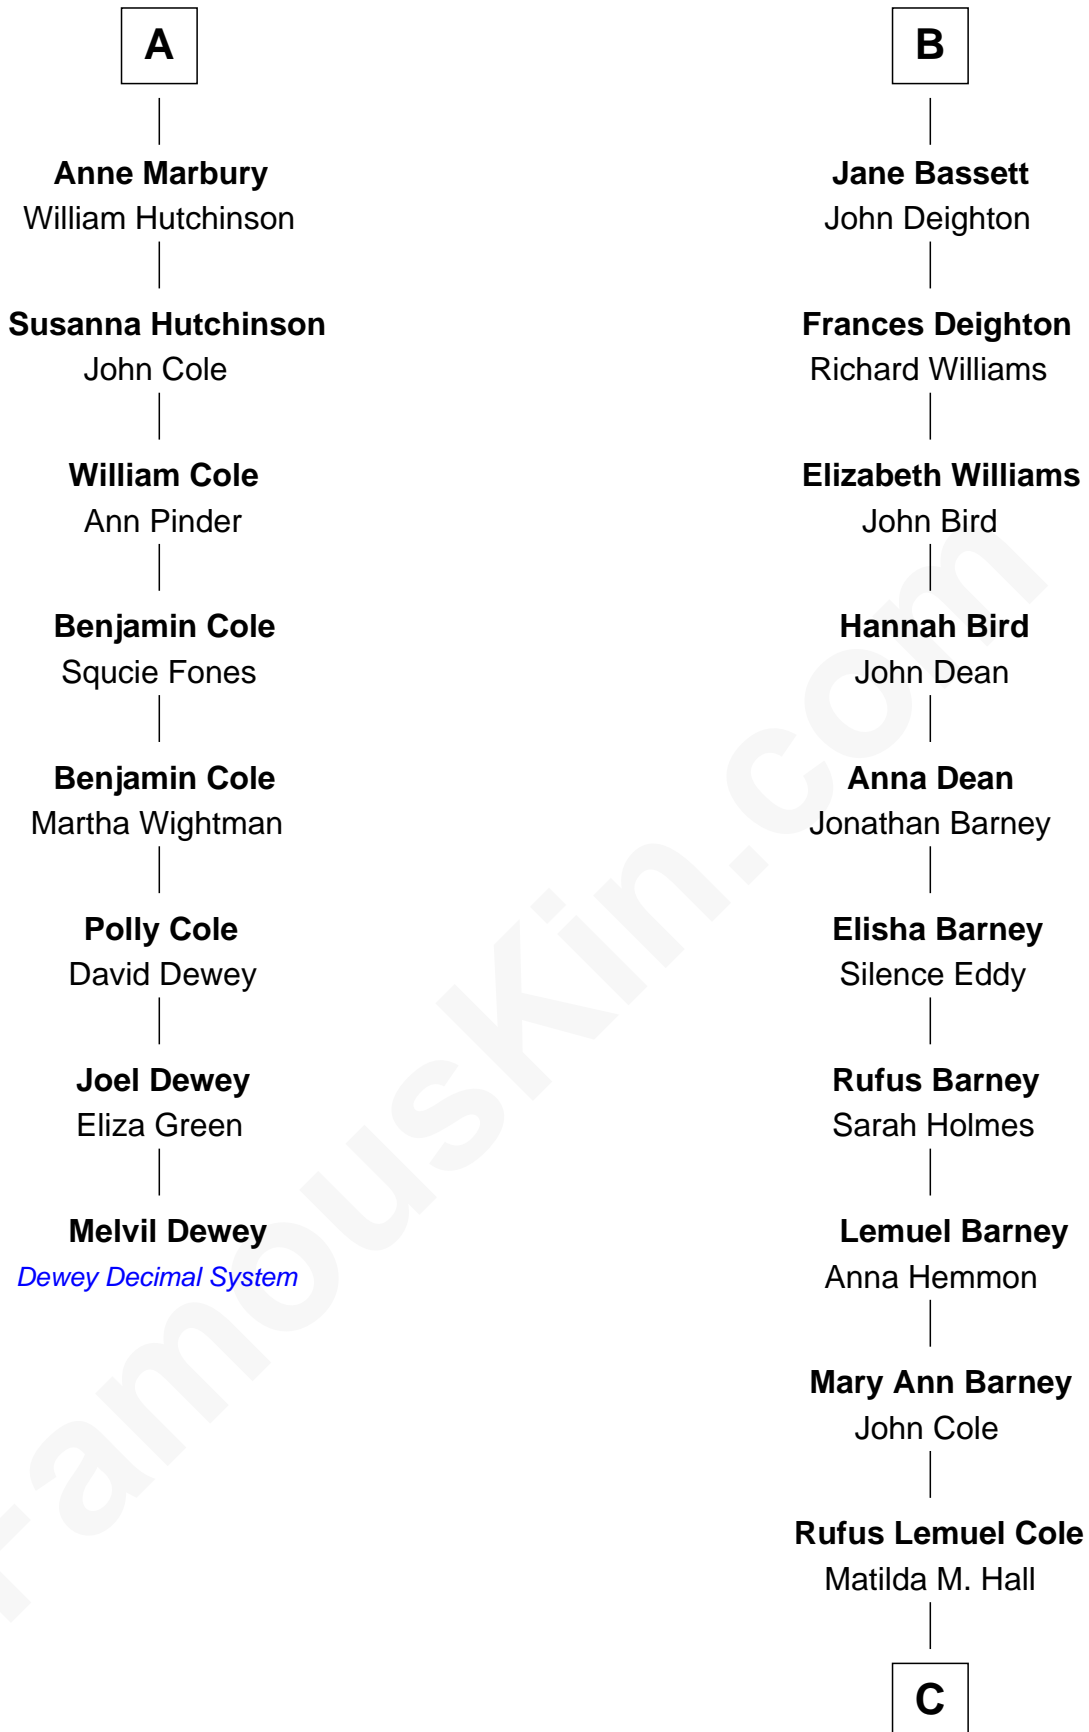

FamousKin.com

Relationship Chart of

Melvil Dewey

Inventor of the Dewey Decimal System

14th cousin 6 times removed of

Michael Lookinland

TV Actor

C

Nellie M. Cole

John Andrew Lookinland

Orrin Paul Lookinland

Madeline Tait

Paul Russell Lookinland

Karen Ruth McKinney

Michael Lookinland

TV Actor