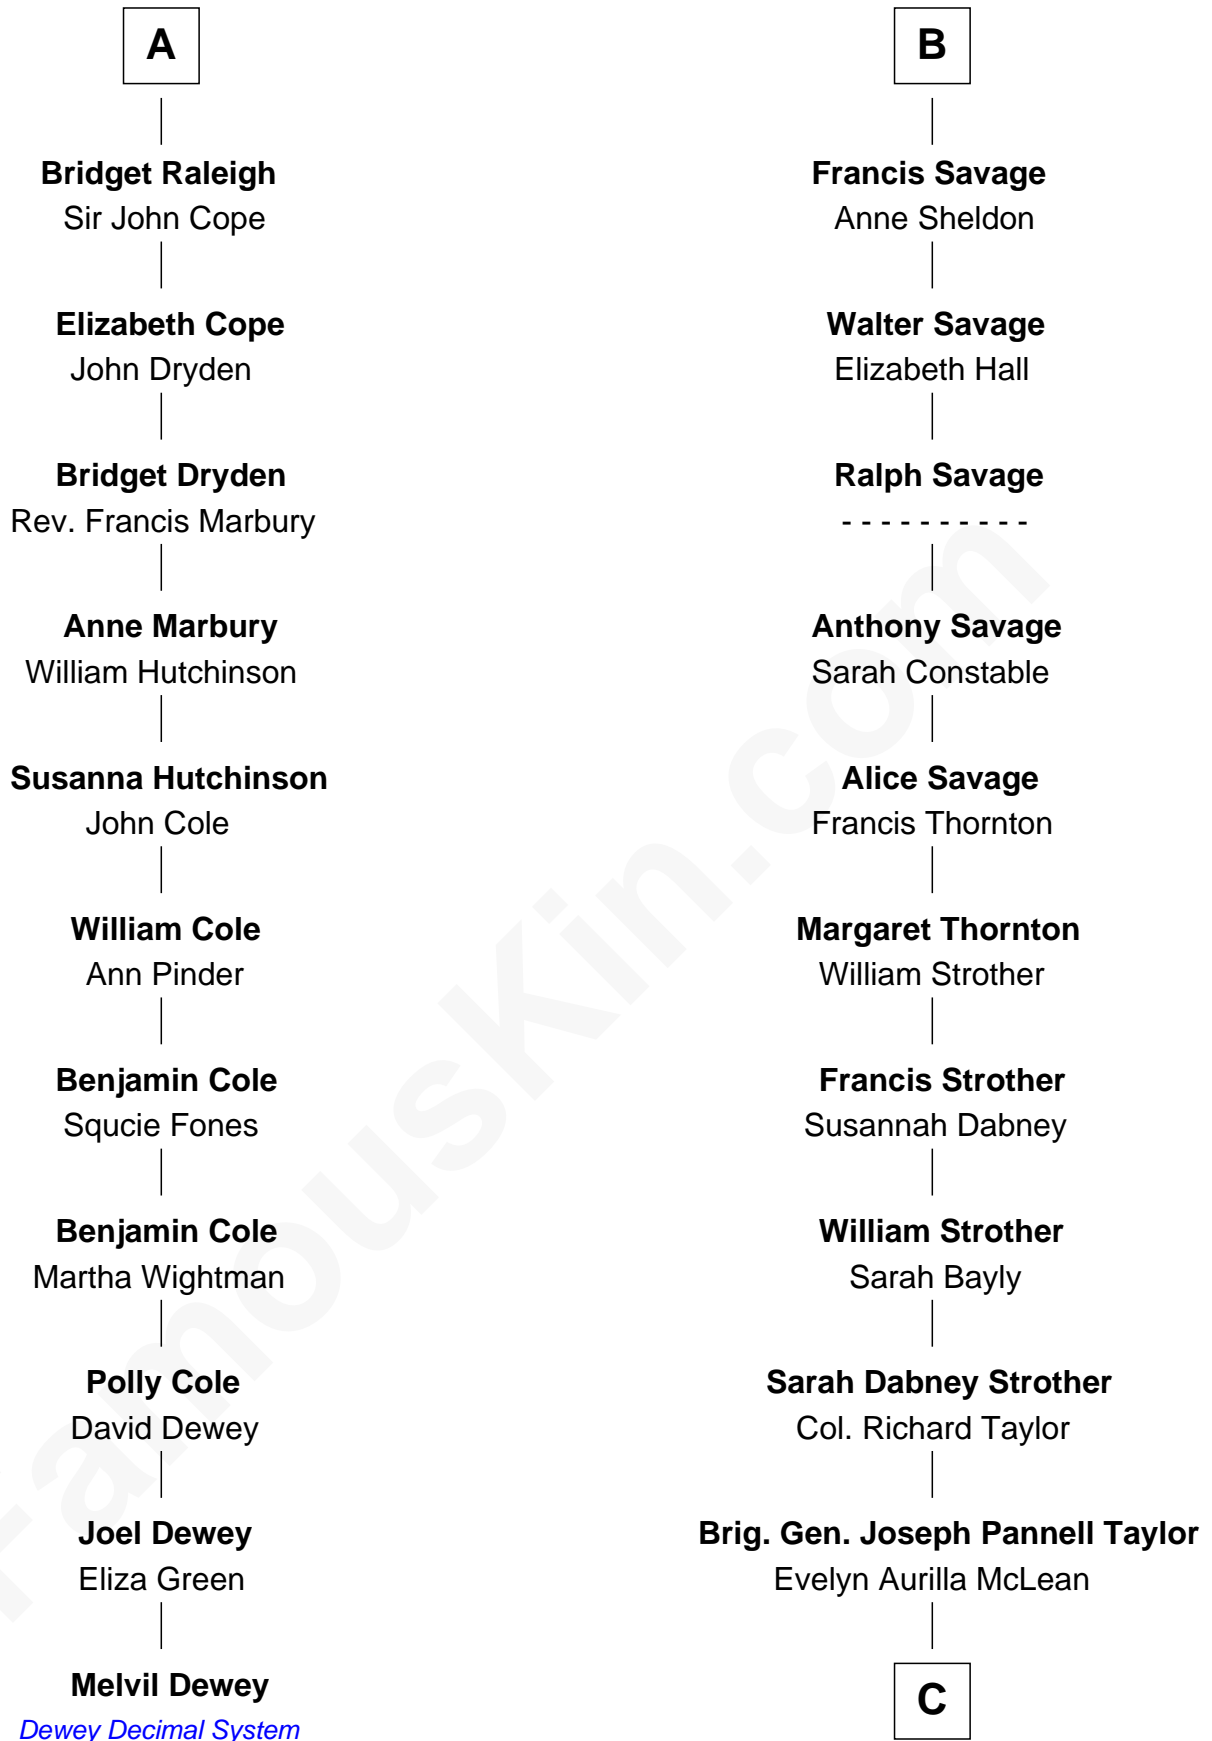

FamousKin.com

Relationship Chart of

Melvil Dewey

Inventor of the Dewey Decimal System

17th cousin 4 times removed of

Parker Stevenson

TV and Movie Actor

Edmund Fitzalan

Alice de Warenne

C

Col. Joseph Hancock Taylor

Mary Montgomery Meigs

Evelyn Taylor

Eli Kirk Price

Philip Price

Sarah Meade Harrison