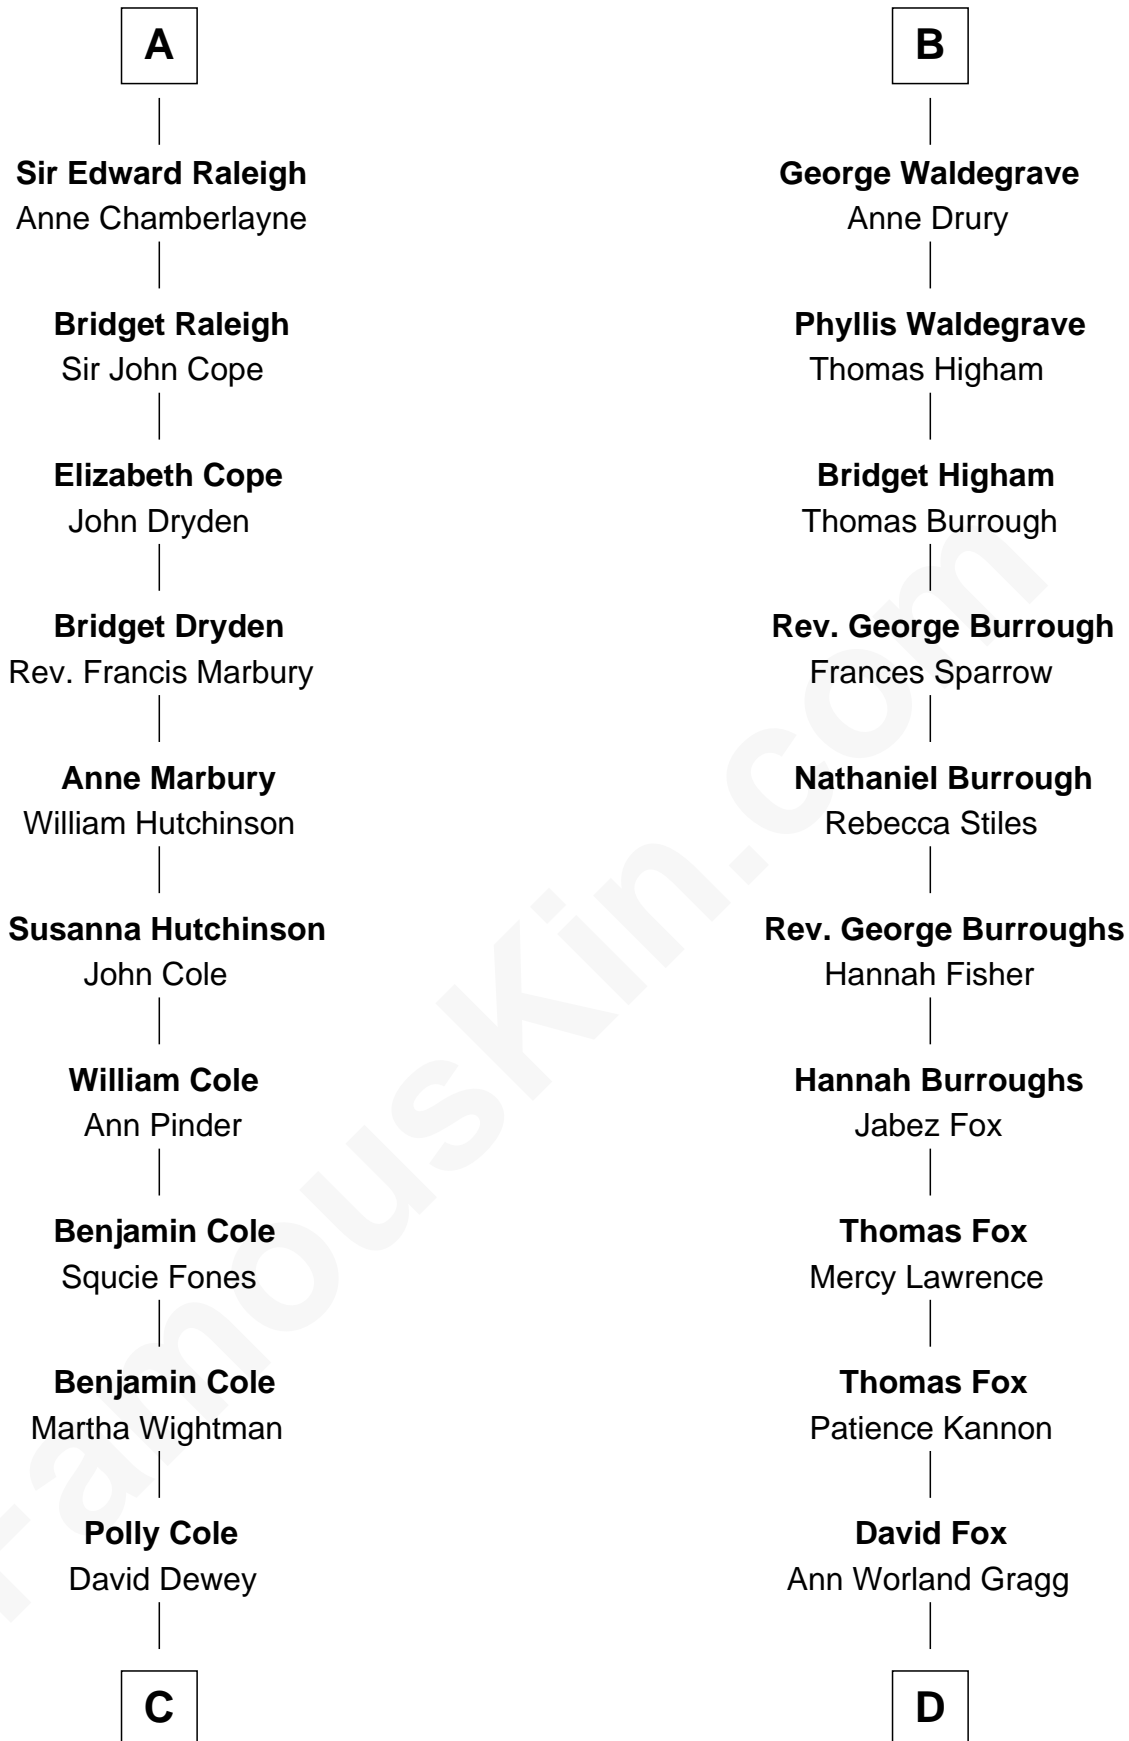

## Relationship Chart of

### Melvil Dewey

*Inventor of the Dewey Decimal System*

**18th cousin 3 times removed of**

**Bob Moore**

*Co-Founder, Bob's Red Mill*

**Sir Hugh le Despencer**

Isabella de Beauchamp

**C**

**Joel Dewey**  
Eliza Green

**Melvil Dewey**  
*Dewey Decimal System*

**D**

**Morris Fox**  
Sarah A. Smith

**Violette Fox**  
Daniel Francis Learnard

**Clinton Morris Learnard**  
Gertrude Maud Yost

**Doris Dell Learnard**  
Kenneth Earl Moore