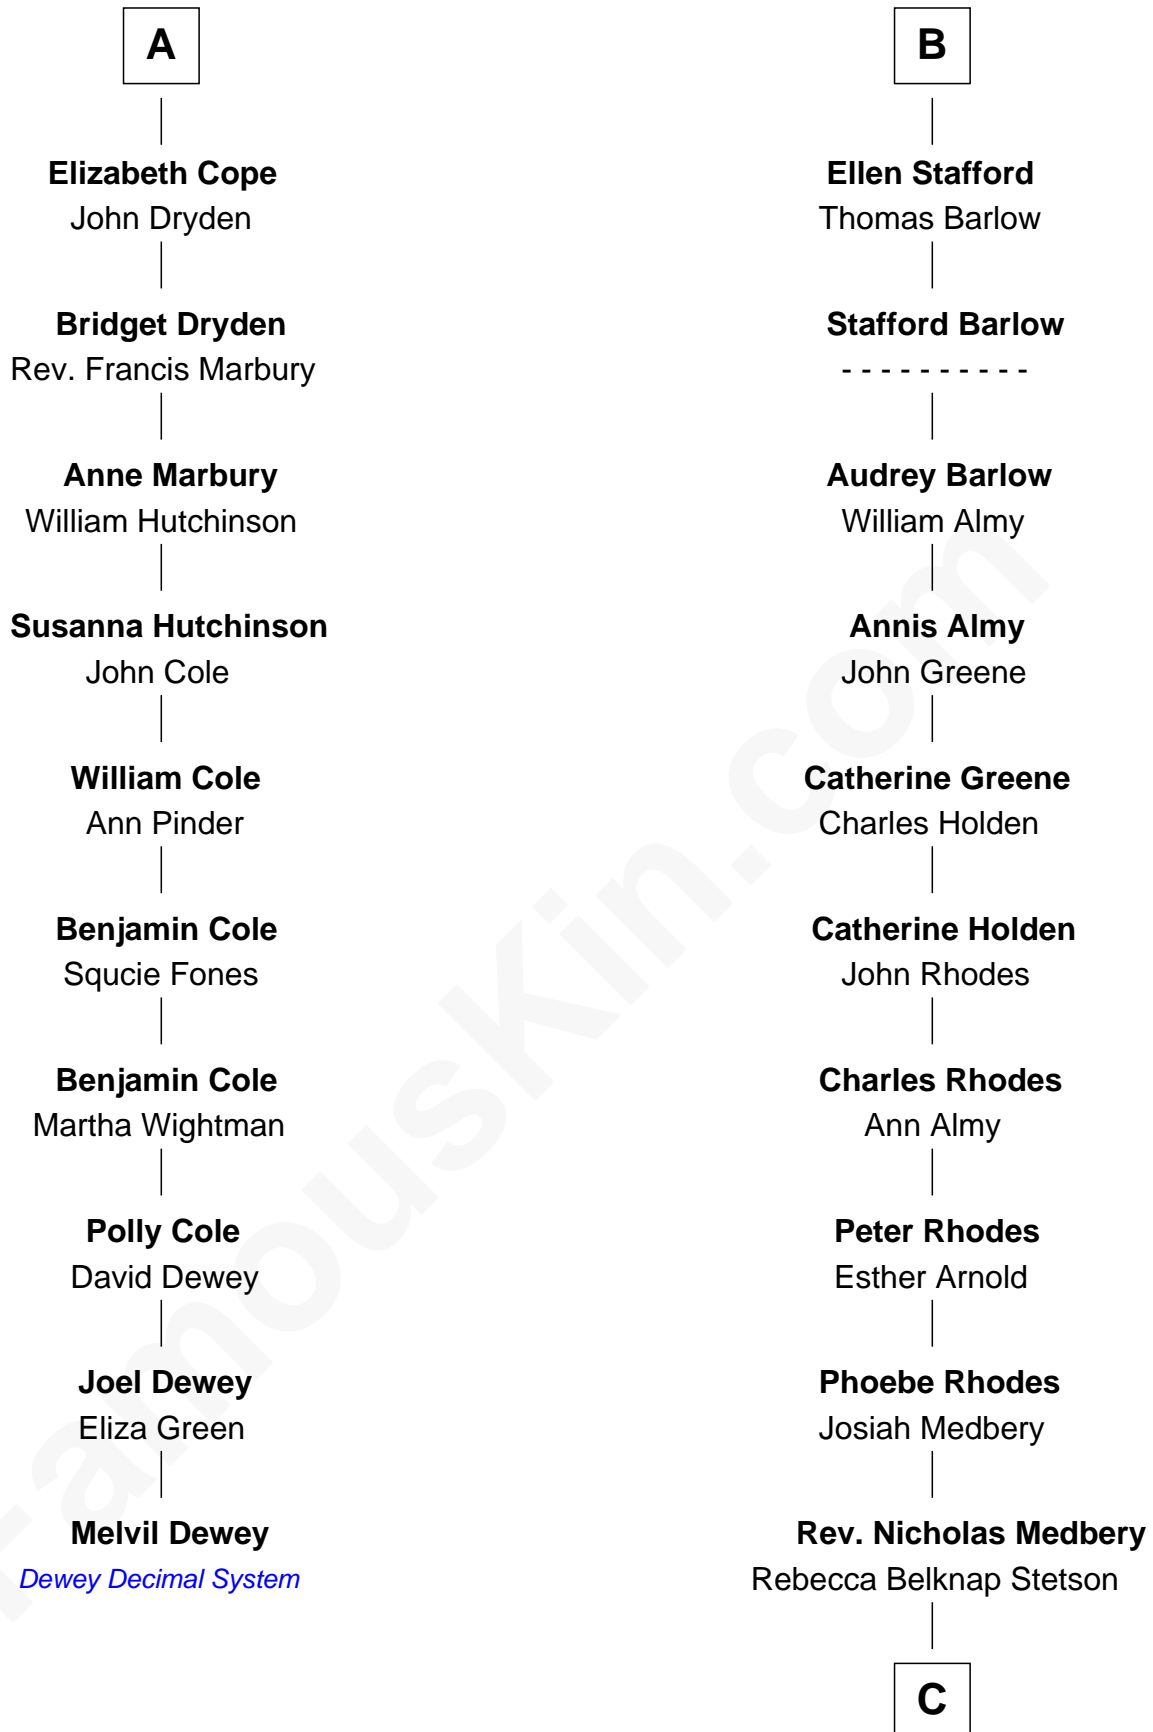

FamousKin.com

Relationship Chart of

Melvil Dewey

Inventor of the Dewey Decimal System

16th cousin 2 times removed of

Benton MacKaye

Co-Founder, Appalachian Trail

C

Mary Ellen Keith Medbery
James Morrison Steele MacKaye

Benton MacKaye
Co-Founder, Appalachian Trail

FamousKin.com