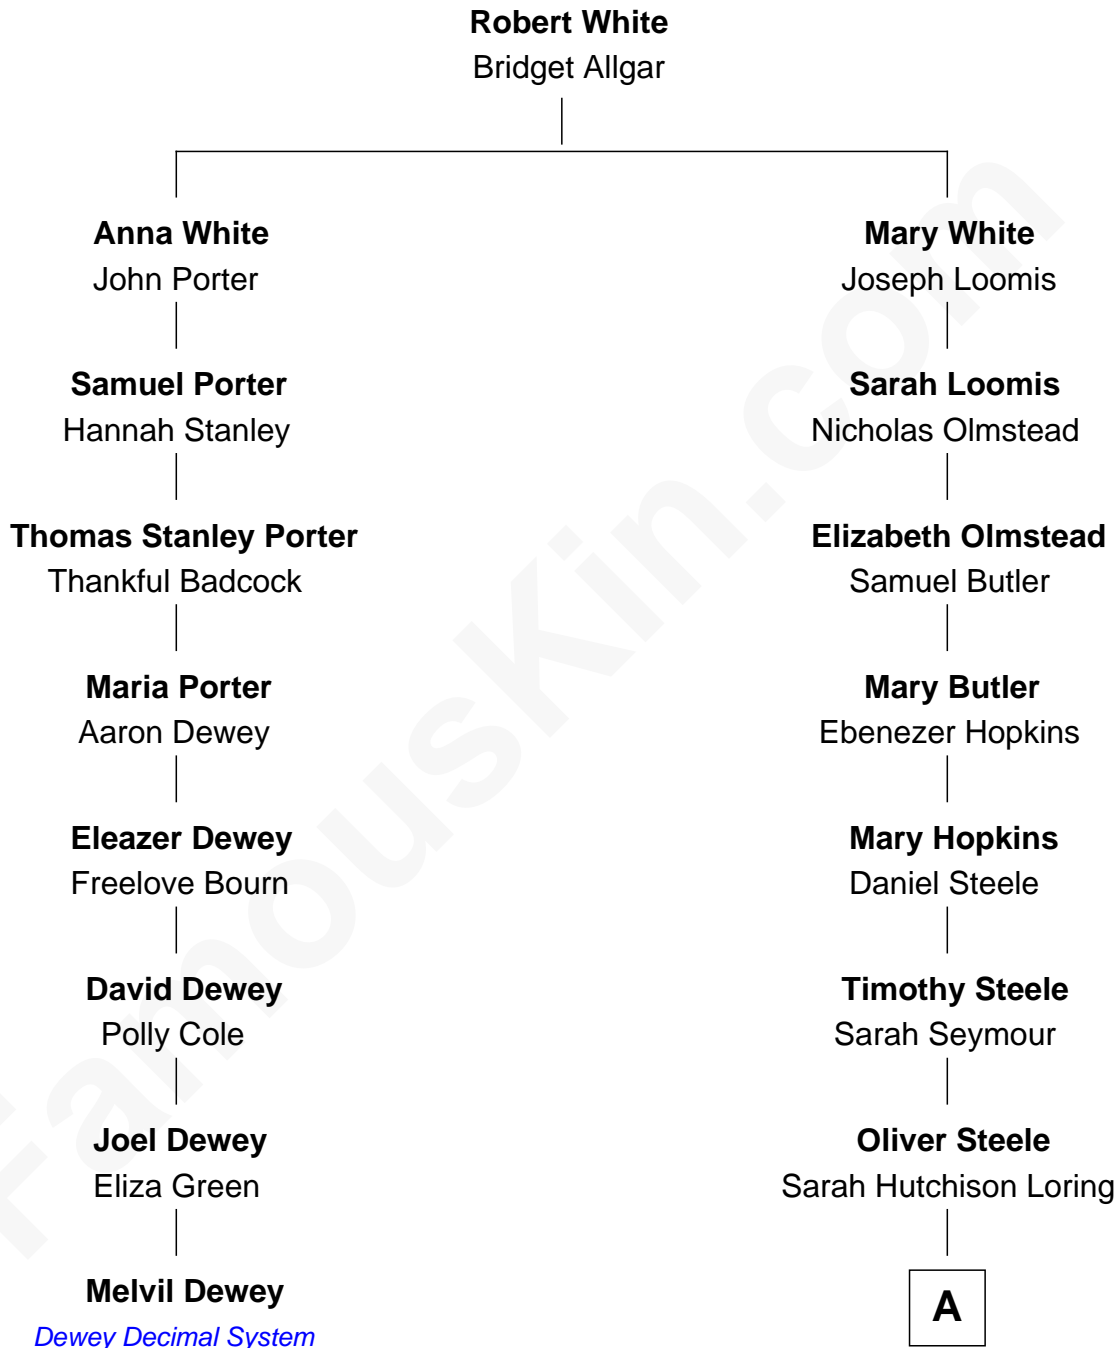

FamousKin.com

Relationship Chart of

Melvil Dewey

Inventor of the Dewey Decimal System

7th cousin 2 times removed of

Benton MacKaye

Co-Founder, Appalachian Trail

A

Emily Benton Steele

Col. James Morrison MacKaye

James Morrison Steele MacKaye

Mary Ellen Keith Medbery

Benton MacKaye

Co-Founder, Appalachian Trail

FamousKin.com