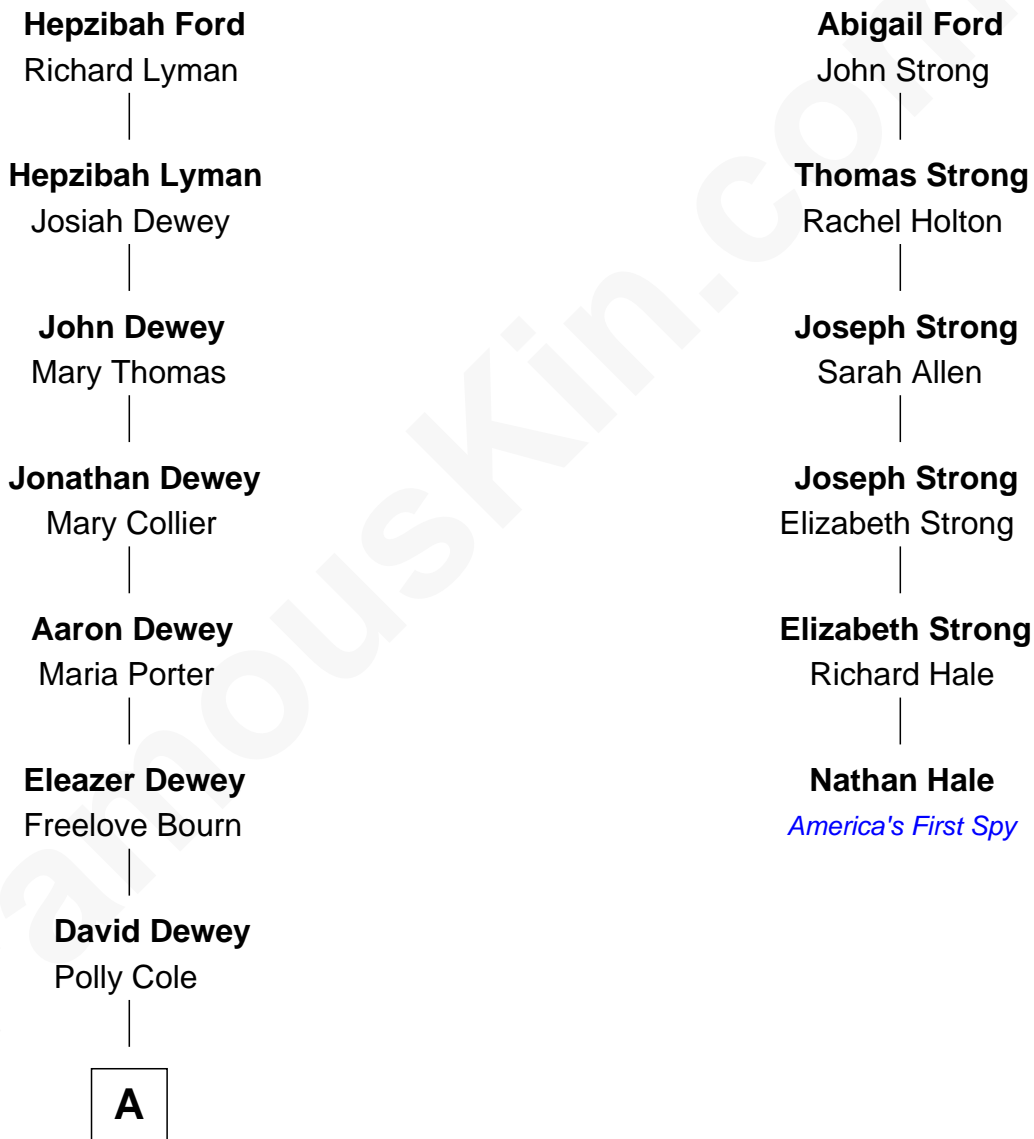

FamousKin.com

Relationship Chart of

Melvil Dewey

Inventor of the Dewey Decimal System

5th cousin 3 times removed of

Nathan Hale

America's First Spy

Thomas Ford
Elizabeth Charde

A

—
Joel Dewey

Eliza Green

—
Melvil Dewey

Dewey Decimal System

FamousKin.com