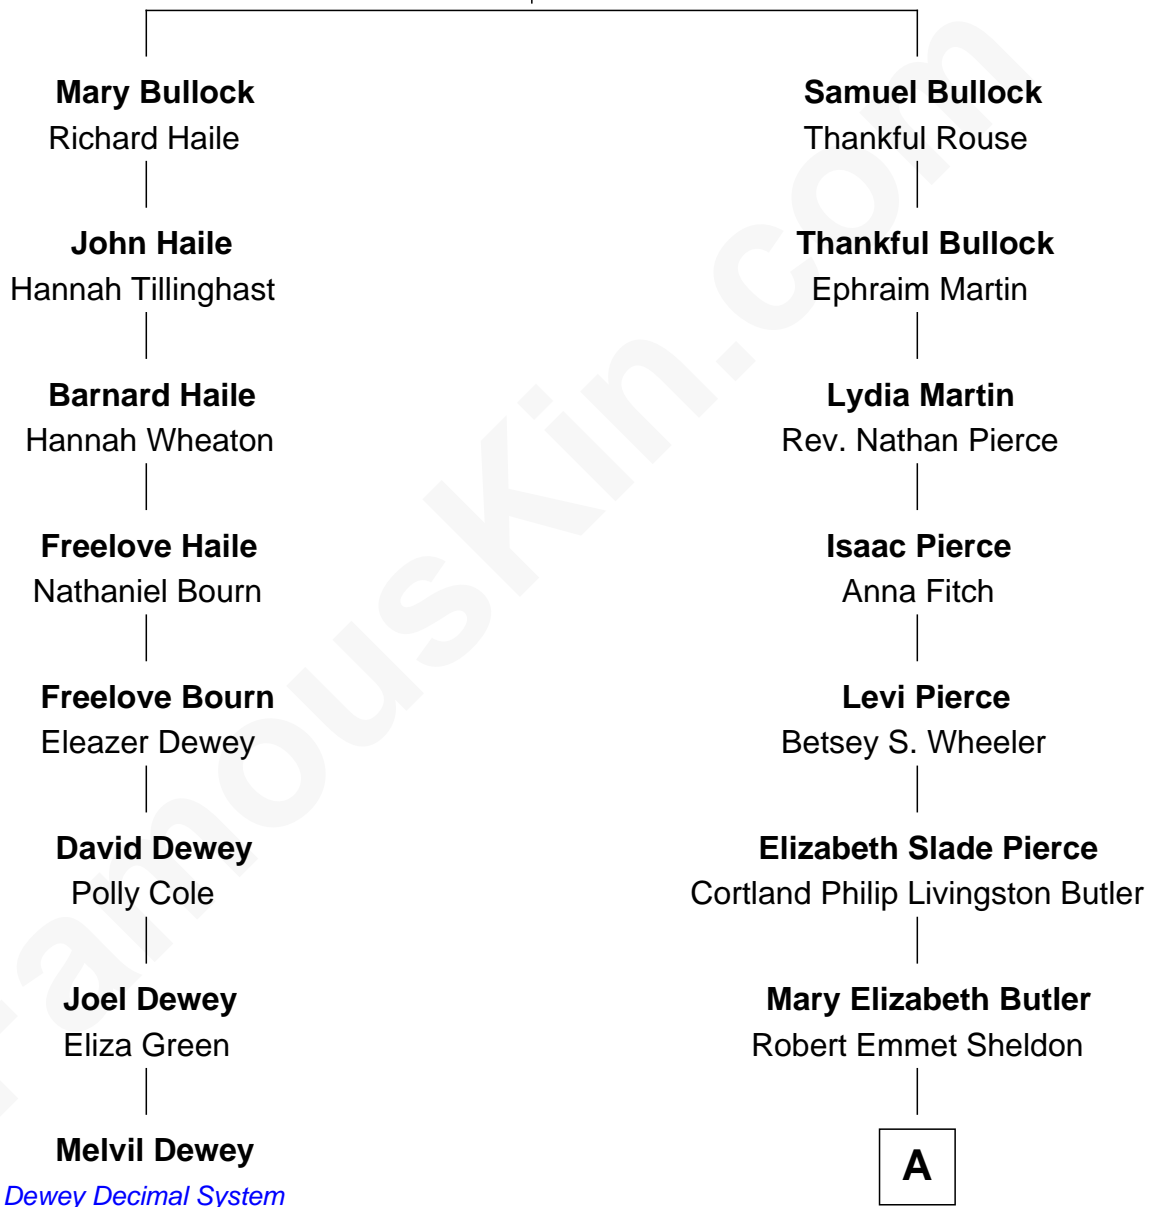

FamousKin.com

Relationship Chart of

Melvil Dewey

Inventor of the Dewey Decimal System

7th cousin 2 times removed of

George H. W. Bush
41st U.S. President

Richard Bullock
Elizabeth Ingram

A

—
Flora Sheldon

Samuel Prescott Bush

—
Prescott Sheldon Bush

Dorothy Wear Walker

—
George H. W. Bush

41st U.S. President

FamousKin.com