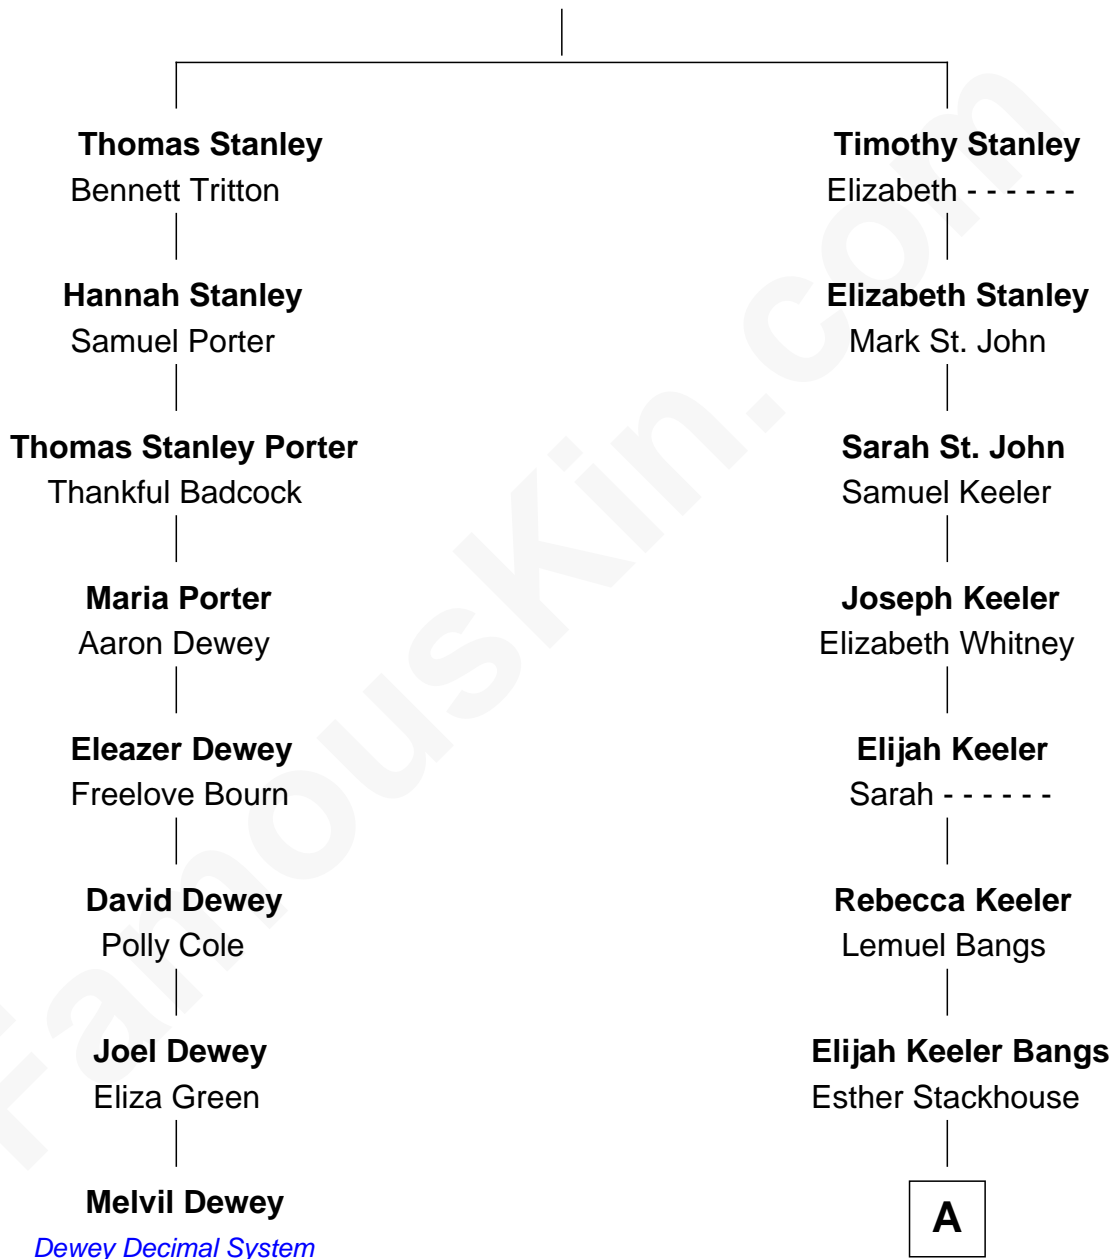

FamousKin.com

Relationship Chart of

Melvil Dewey

Inventor of the Dewey Decimal System

7th cousin 4 times removed of

George H. W. Bush
41st U.S. President

Robert Stanley

A

—
Mary Anne Bangs
Joseph Ambrose Beaky

—
Martha Adela Beaky
David Davis Walker

—
George Herbert Walker
Lucretia Wear

—
Dorothy Wear Walker
Prescott Sheldon Bush

—
George H. W. Bush
41st U.S. President

FamousKin.com