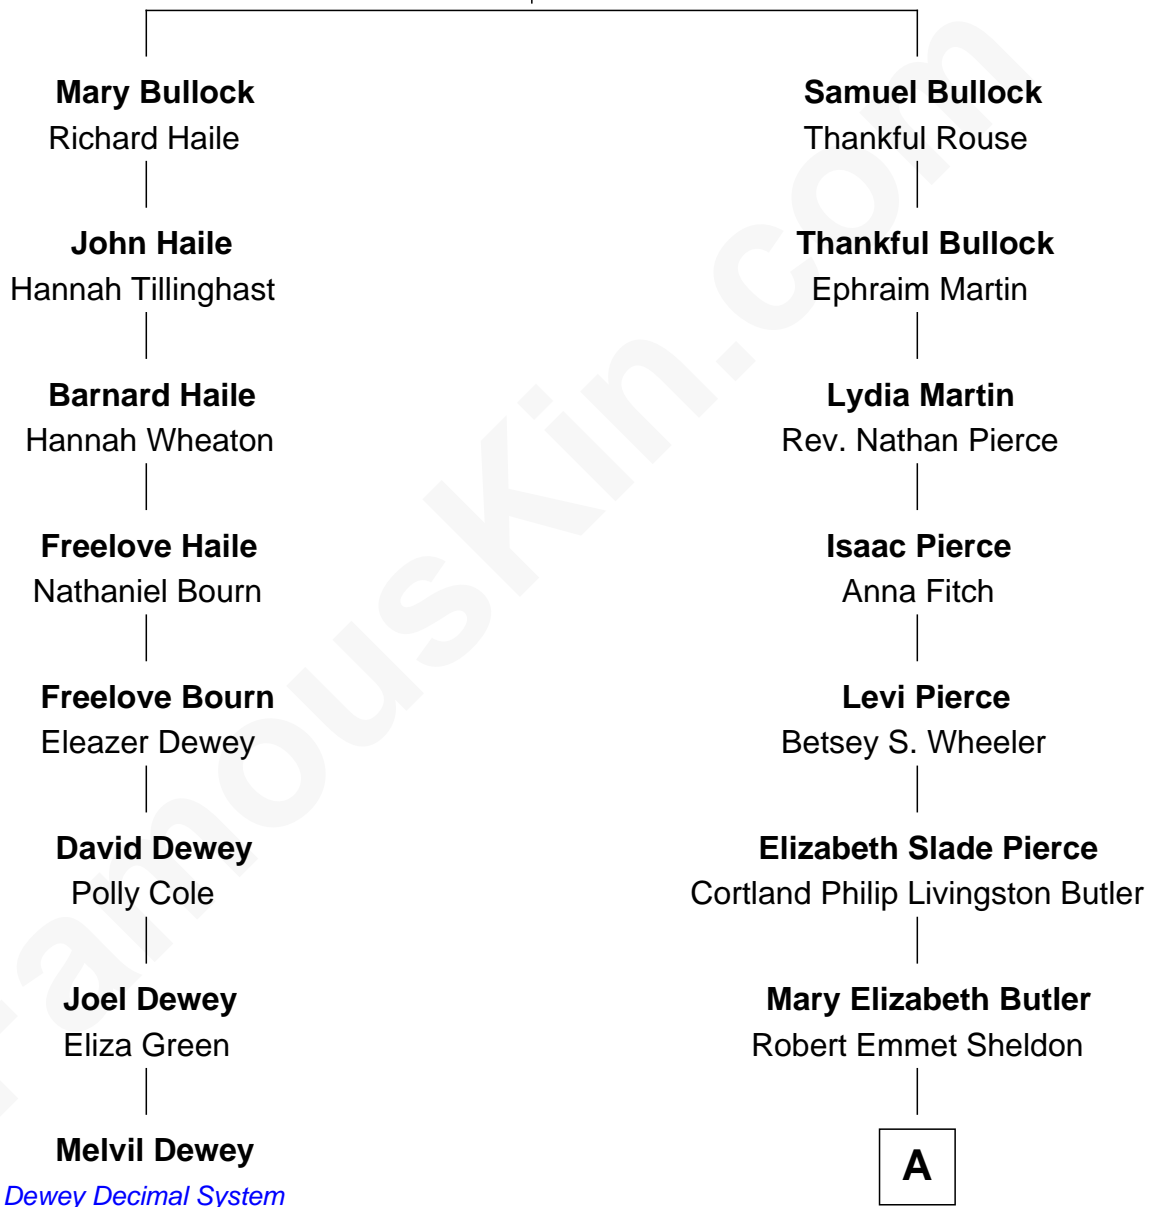

FamousKin.com

Relationship Chart of

Melvil Dewey

Inventor of the Dewey Decimal System

7th cousin 3 times removed of

George W. Bush
43rd U.S. President

Richard Bullock
Elizabeth Ingram

A

—
Flora Sheldon

Samuel Prescott Bush

—
Prescott Sheldon Bush

Dorothy Wear Walker

—
George Herbert Walker Bush

Barbara Pierce

—
George W. Bush

43rd U.S. President