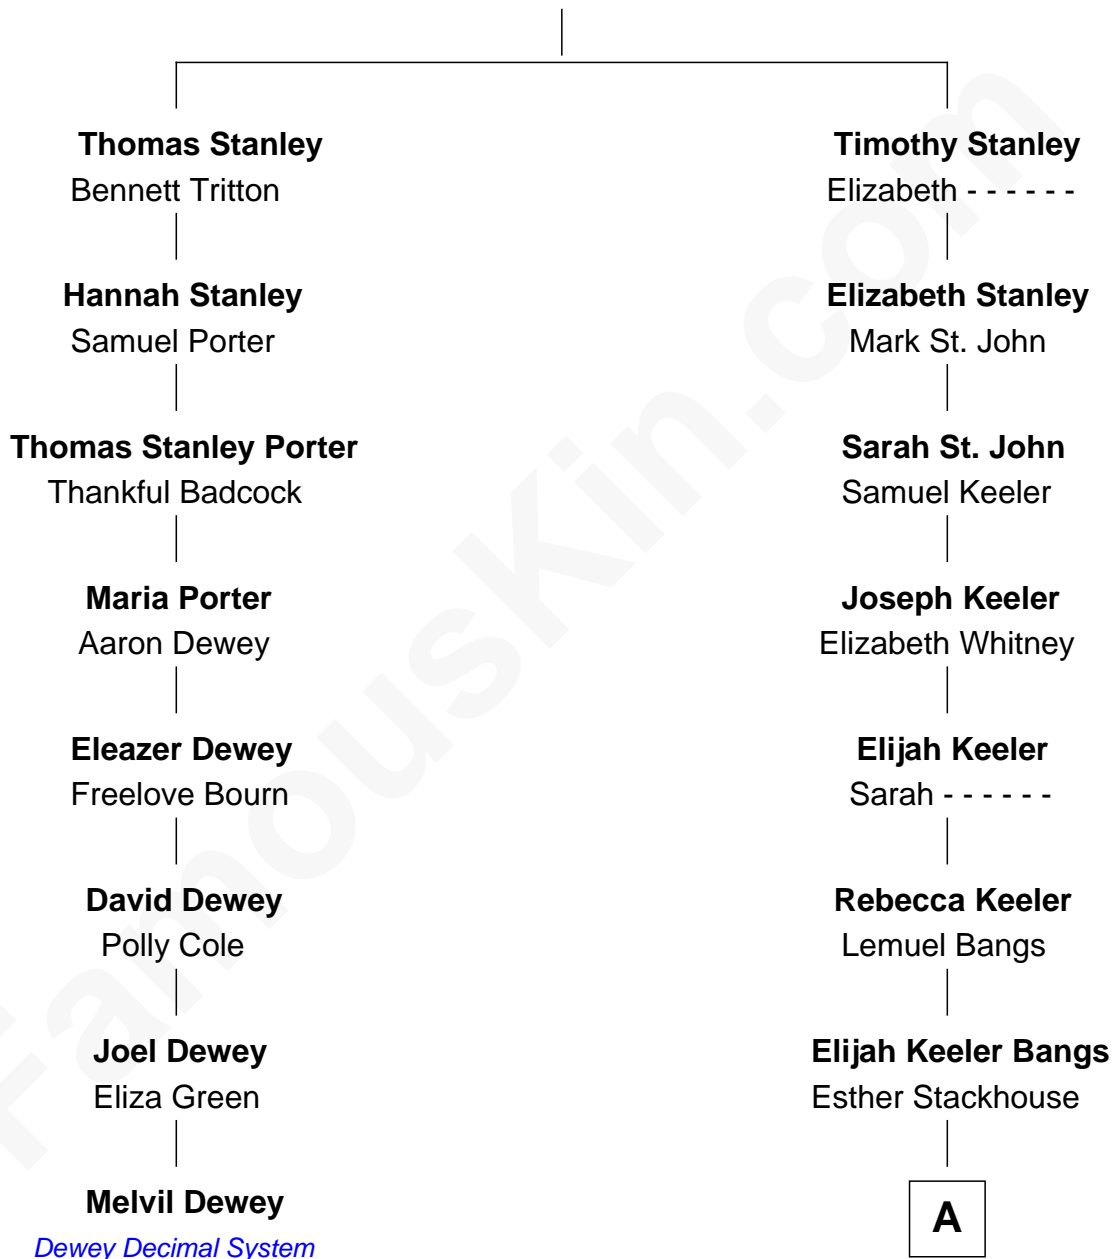

FamousKin.com

Relationship Chart of

Melvil Dewey

Inventor of the Dewey Decimal System

7th cousin 5 times removed of

George W. Bush
43rd U.S. President

Robert Stanley

A

Mary Anne Bangs
Joseph Ambrose Beaky

Martha Adela Beaky
David Davis Walker

George Herbert Walker
Lucretia Wear

Dorothy Wear Walker
Prescott Sheldon Bush

George Herbert Walker Bush
Barbara Pierce

George W. Bush
43rd U.S. President