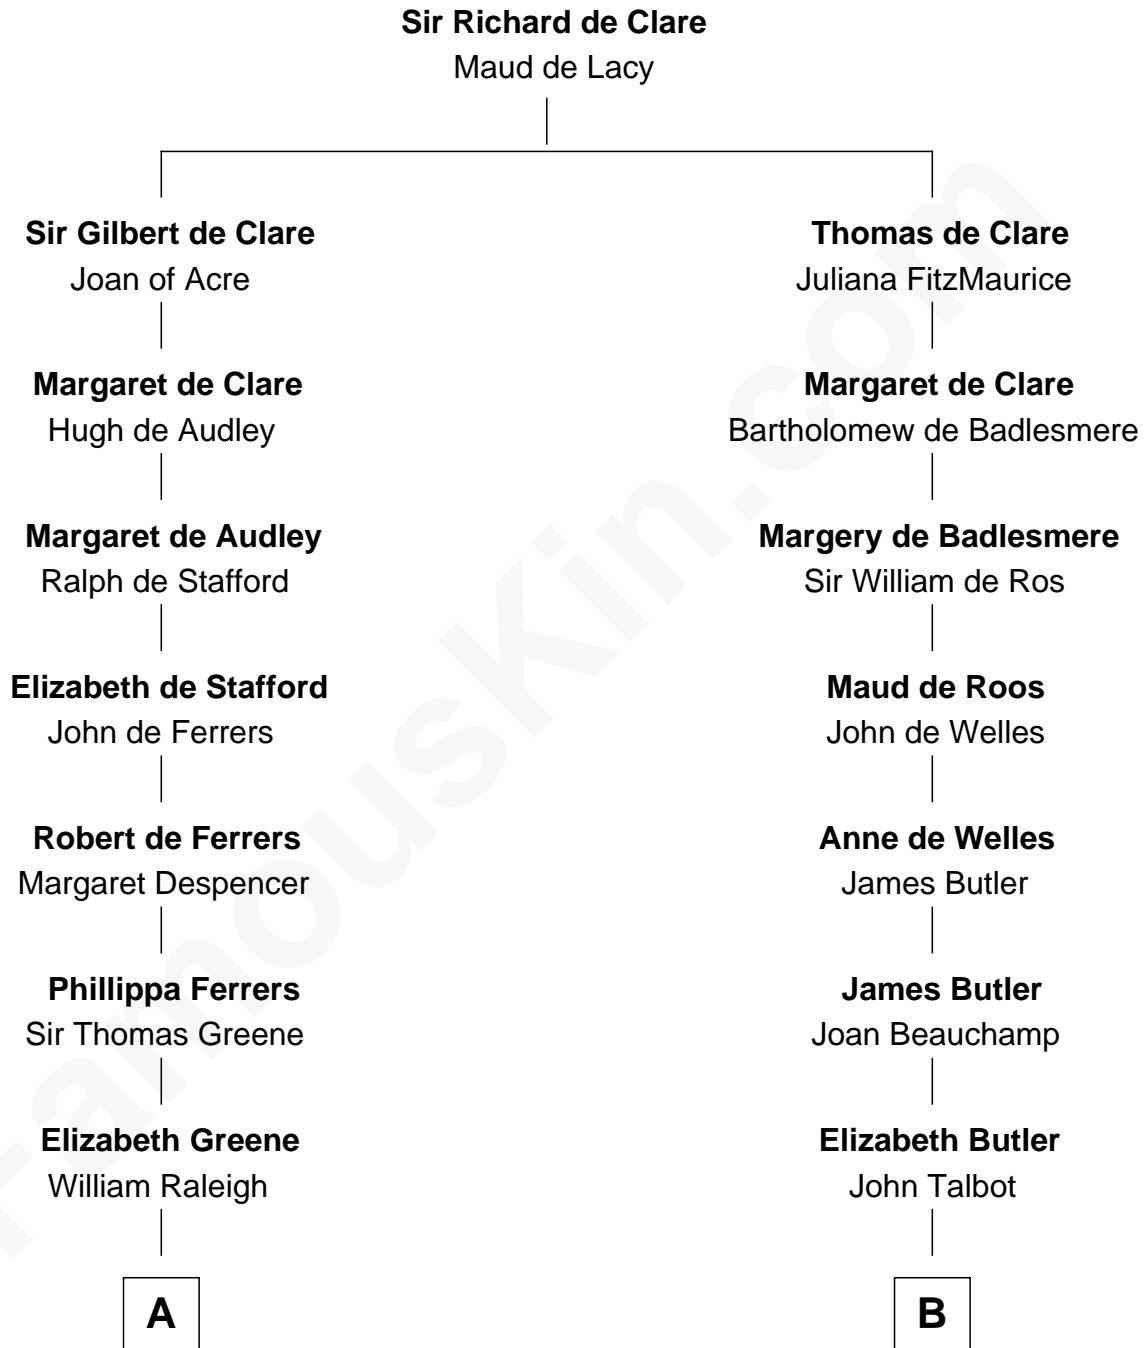

# FamousKin.com

## Relationship Chart of

### Melvil Dewey

*Inventor of the Dewey Decimal System*

19th cousin 2 times removed of

**Norman Rockwell**  
*American Artist*

**C**

**Polly Cole**  
David Dewey

**Joel Dewey**  
Eliza Green

**Melvil Dewey**  
*Dewey Decimal System*