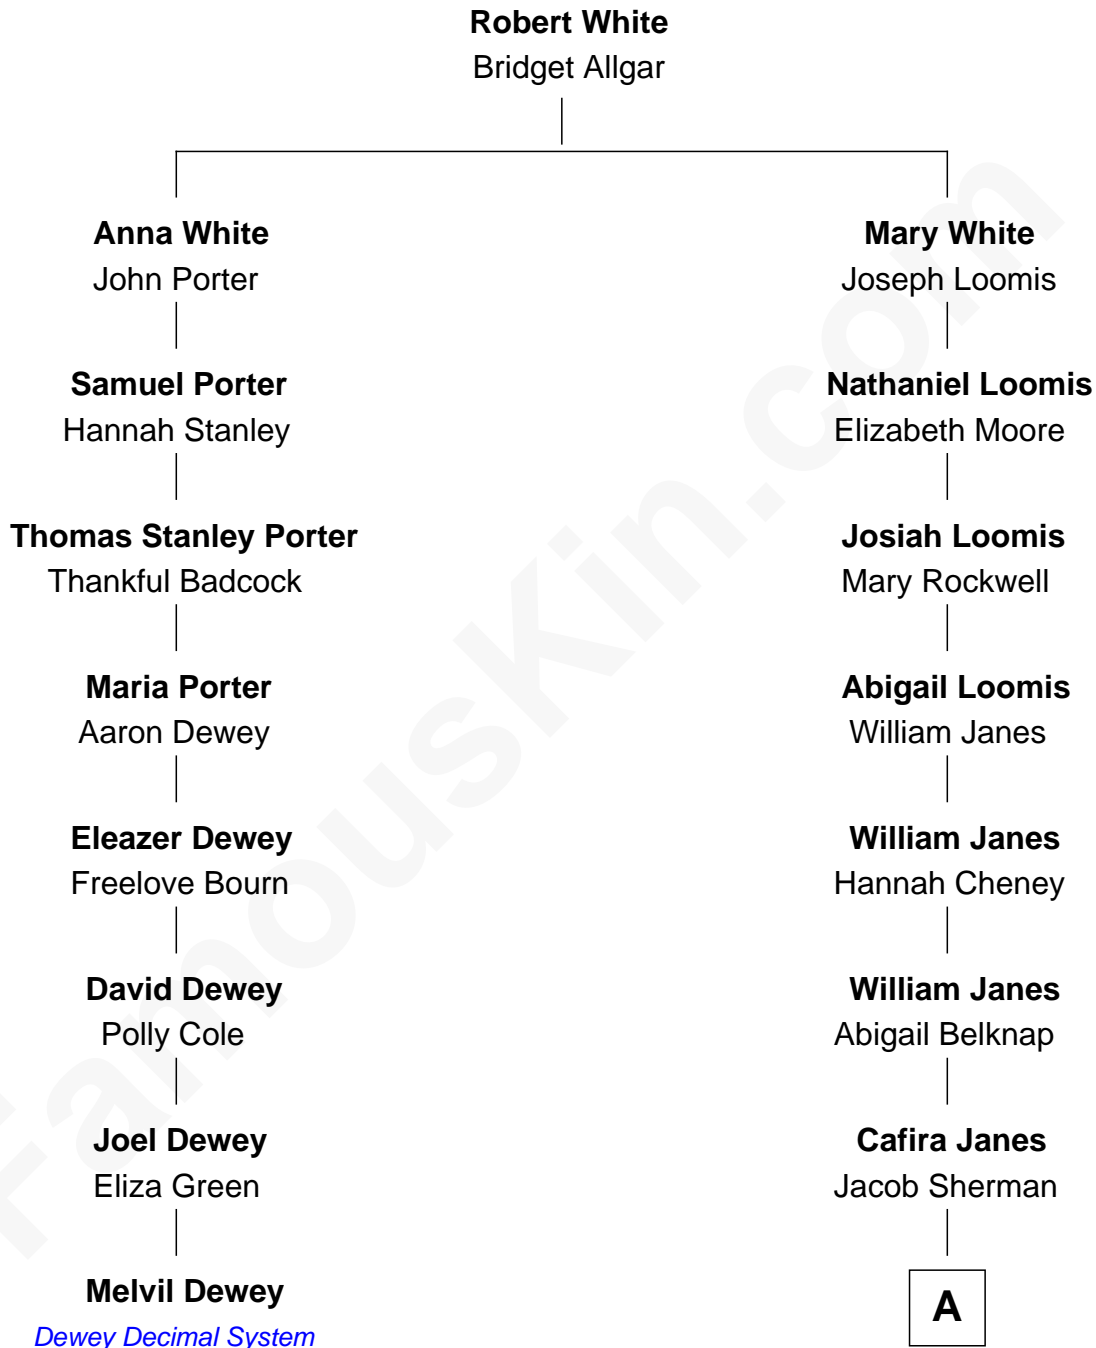

FamousKin.com

Relationship Chart of

Melvil Dewey

Inventor of the Dewey Decimal System

7th cousin 3 times removed of

Norman Rockwell

American Artist

A

Orilla Janes Sherman
Samuel Darling Rockwell

John William Rockwell
Phebe Boyce Waring

Jarvis Waring Rockwell
Anne Mary Hill

Norman Rockwell
American Artist

FamousKin.com