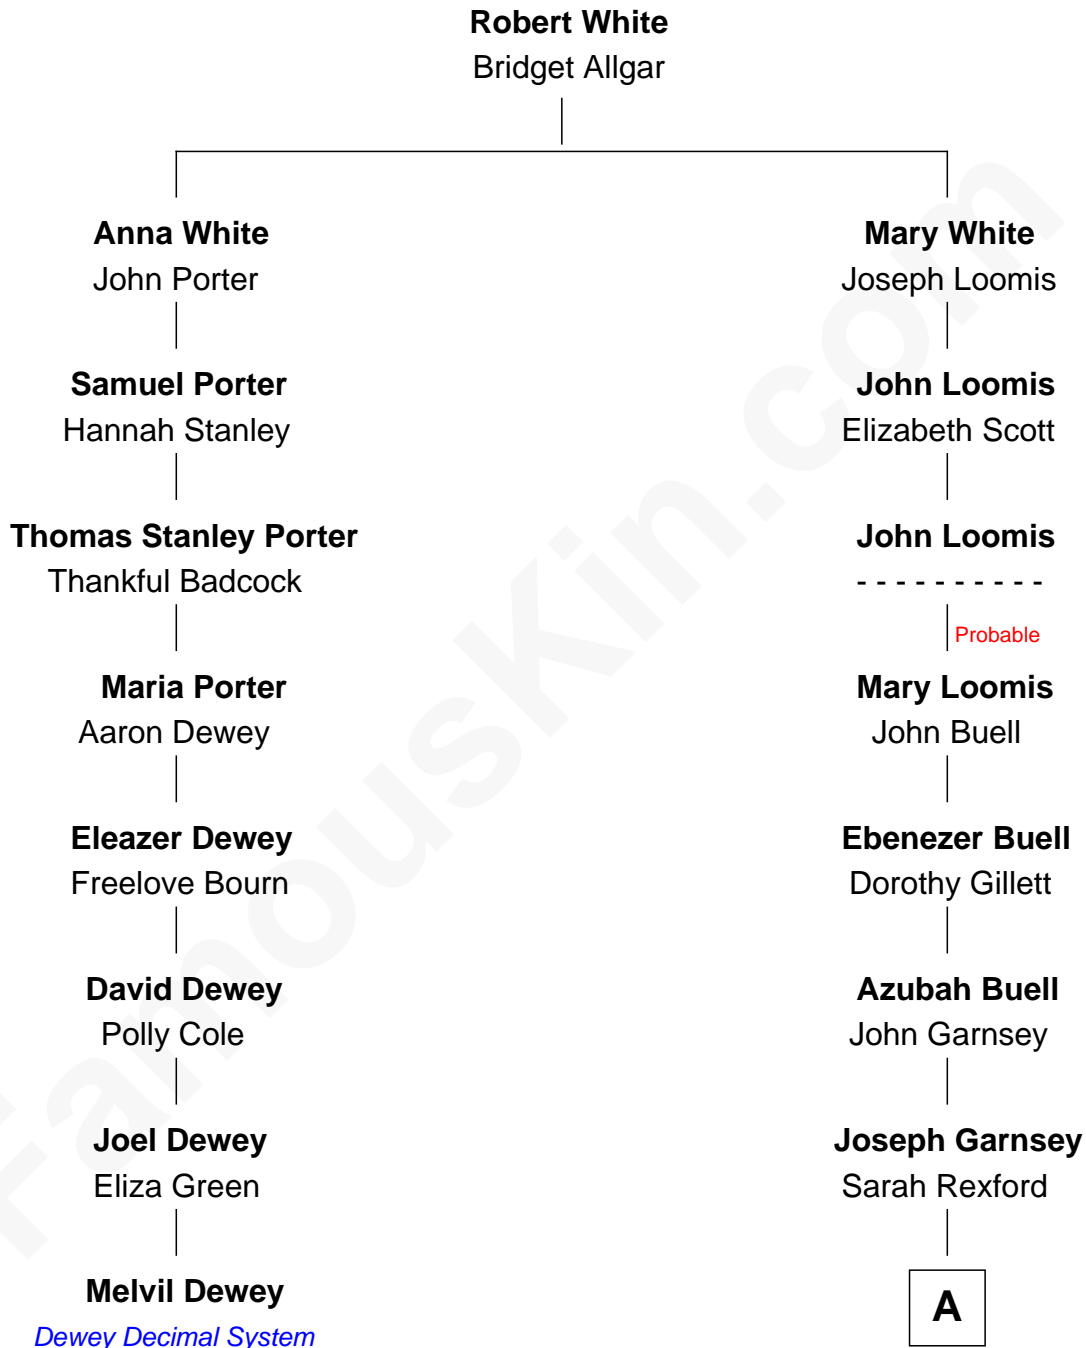

FamousKin.com

Relationship Chart of

Melvil Dewey

Inventor of the Dewey Decimal System

7th cousin 4 times removed of

Richard Gere
Movie Actor

A

|
Eliza Garnsey
William Alworth

|
Mary Alworth
George Lane Gere

|
Albert William Gere
Hazel Marjorie Snover

|
Homer George Gere
Doris Anna Tiffany

|
Richard Gere
Movie Actor