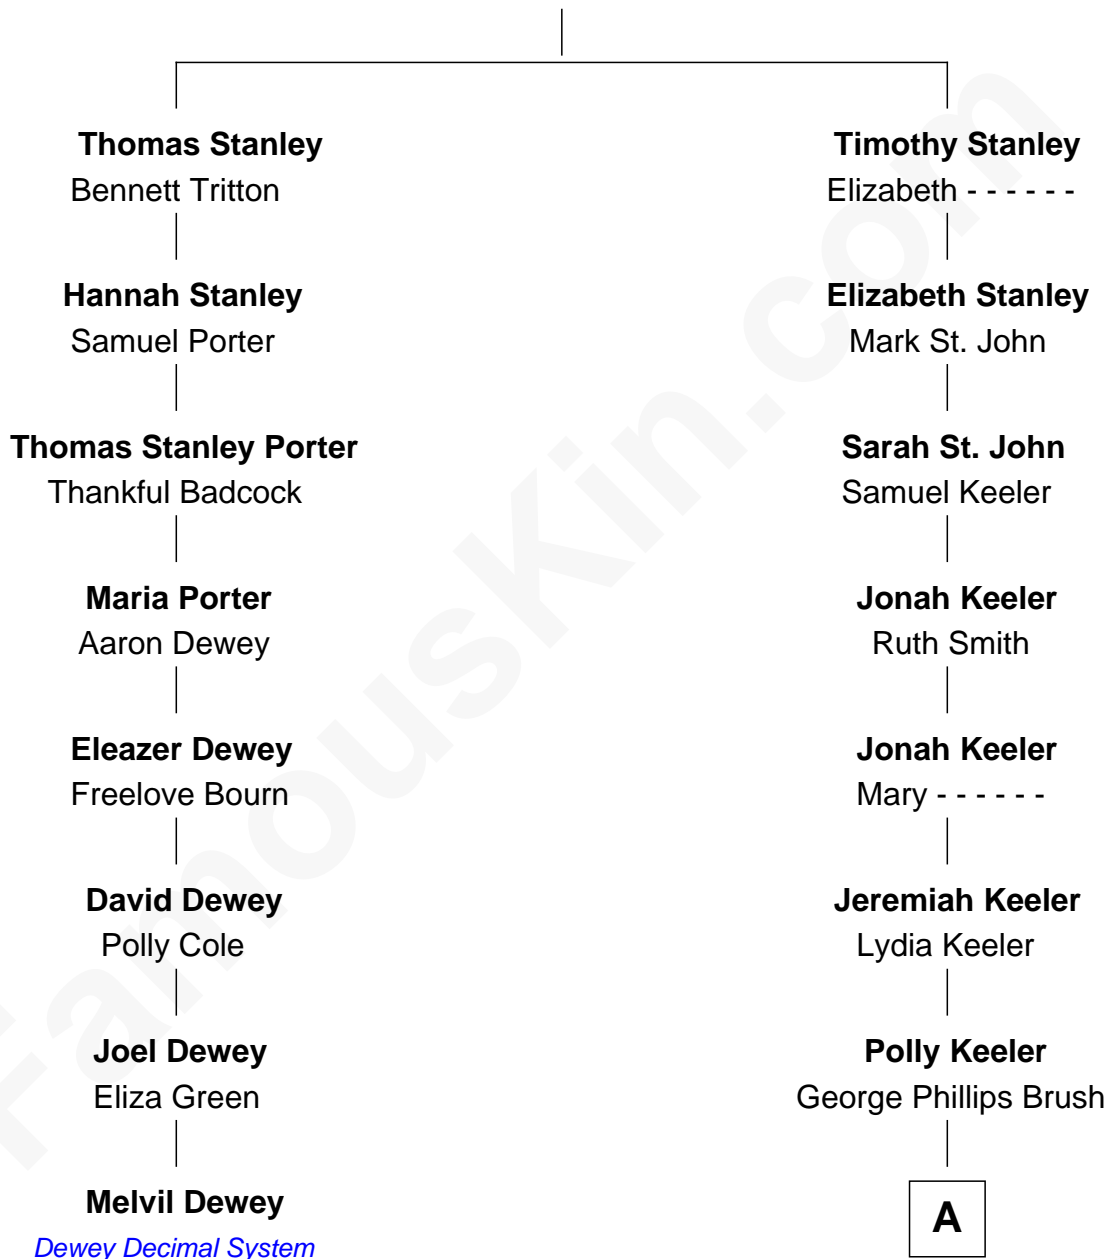

FamousKin.com

Relationship Chart of

Melvil Dewey

Inventor of the Dewey Decimal System

7th cousin 5 times removed of

Bill Gates

Founder of Microsoft

Robert Stanley

A

Emeline Keeler Brush

Harvey Woodworth

Louise Marie Woodworth

Thomas George Maxwell

James W. Maxwell

Belle Oakley

James Willard Maxwell