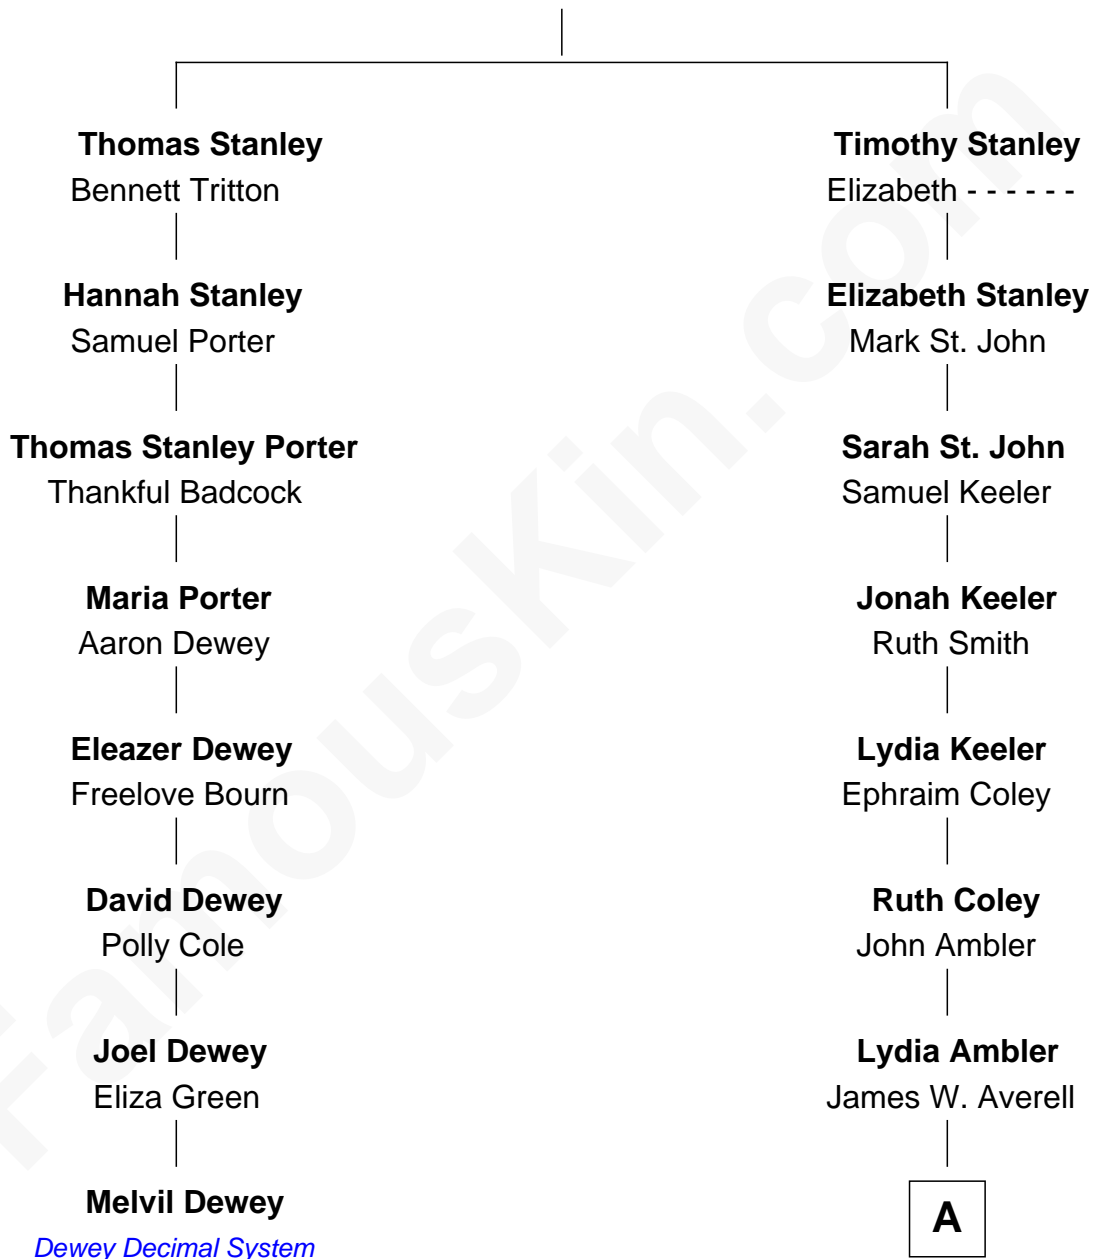

## Relationship Chart of

### Melvil Dewey

*Inventor of the Dewey Decimal System*

7th cousin 2 times removed of

### Averell Harriman

*48th Governor of New York*

**Robert Stanley**

-----

**A**

**William John Averell**  
Mary Laurence Williamson

**Mary Williamson Averell**  
Edward Henry Harriman

**Averell Harriman**  
*48th Governor of New York*