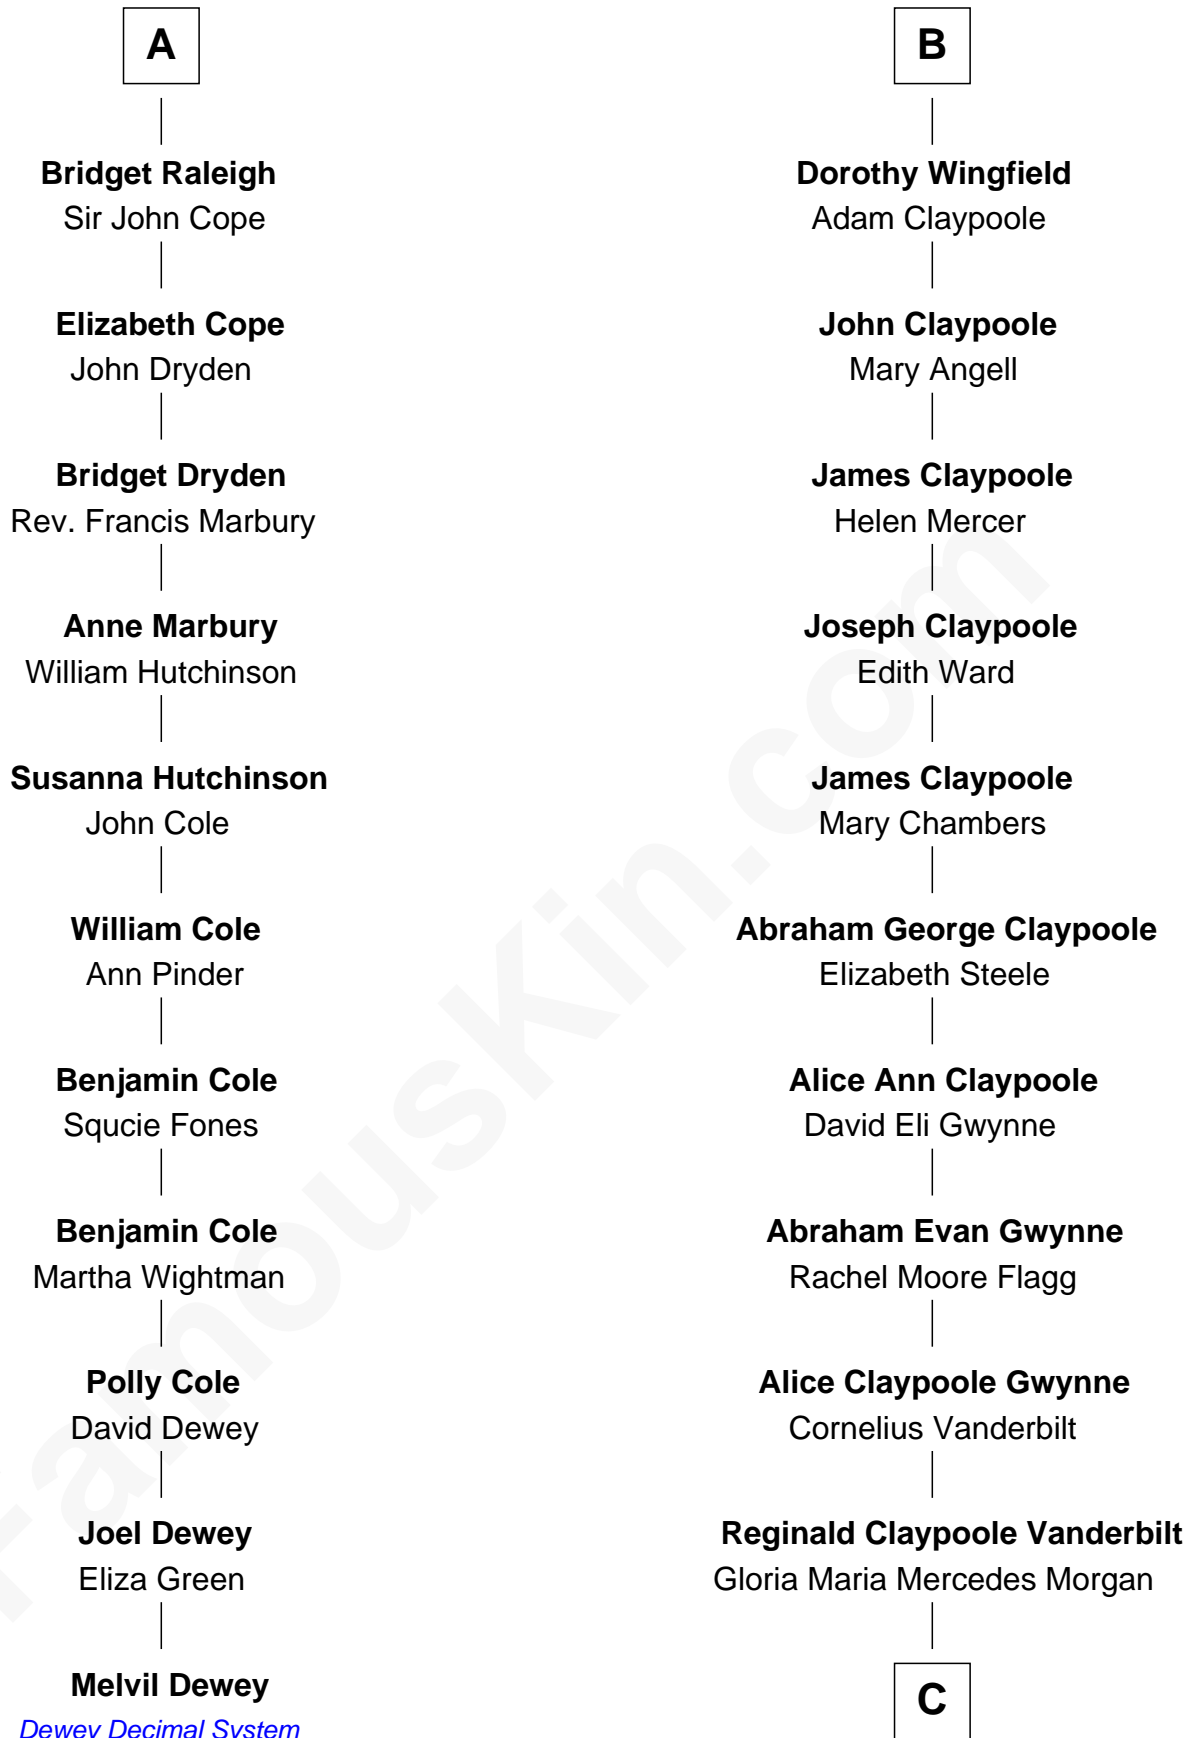

## Relationship Chart of

### Melvil Dewey

*Inventor of the Dewey Decimal System*

17th cousin 1 time removed of

**Anderson Cooper**  
*Television Journalist*

**Edmund Fitzalan**  
Alice de Warenne

C

|  
**Gloria Laura Morgan Vanderbilt**