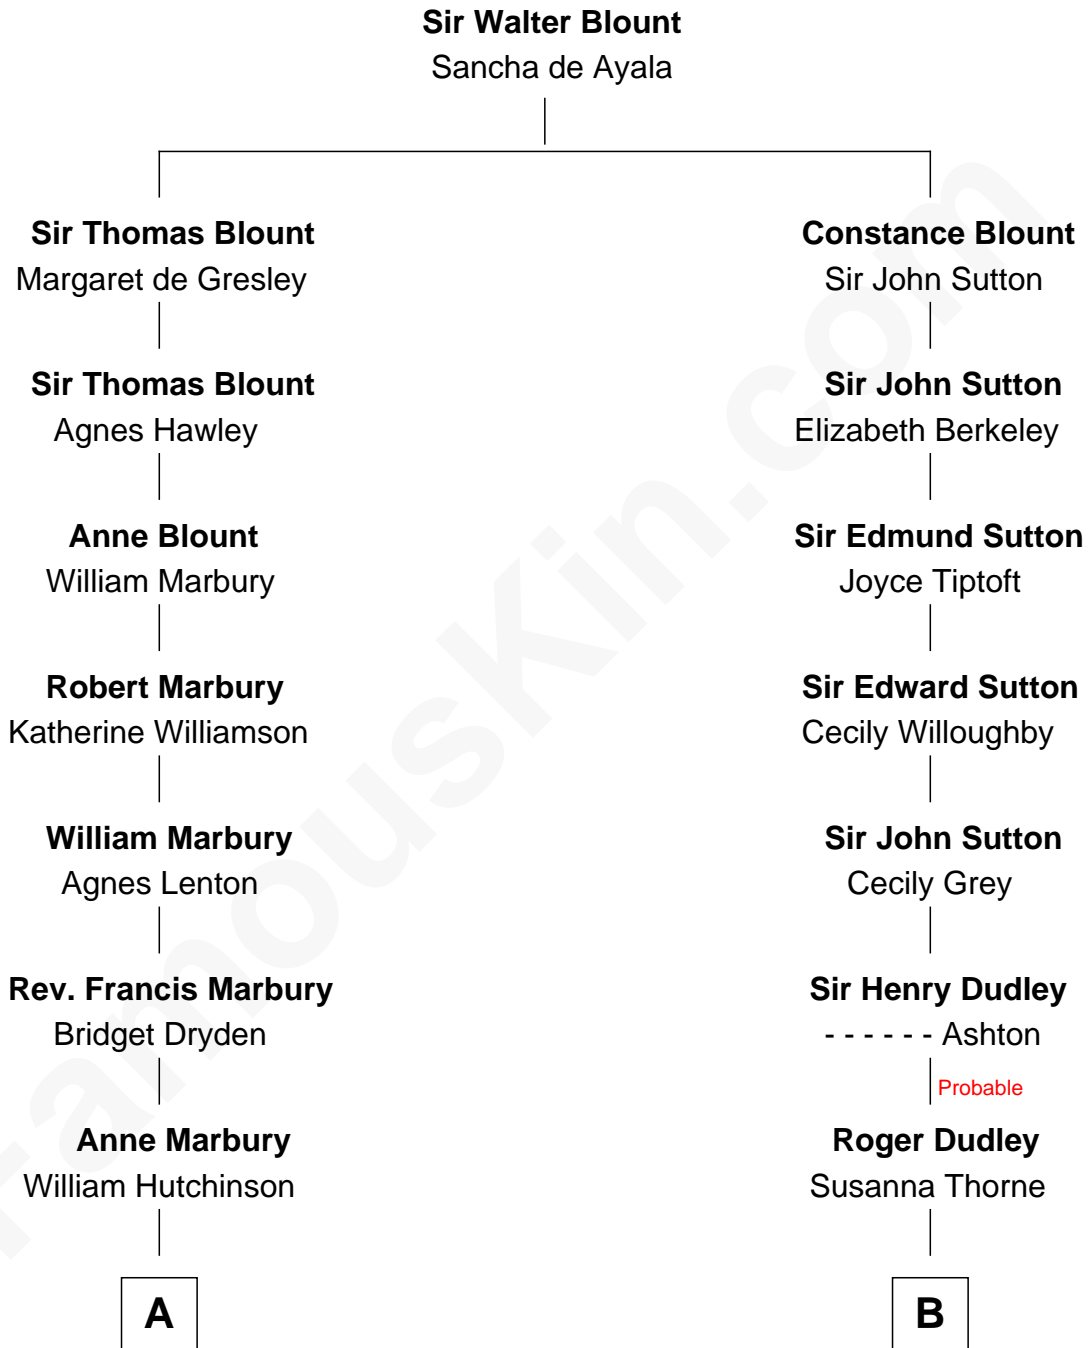

FamousKin.com

Relationship Chart of

Melvil Dewey

Inventor of the Dewey Decimal System

13th cousin 7 times removed of

Kate Upton

Sports Illustrated Swimsuit Cover Model

C

—
Margaret Hastings Tyler

Charles Henry Vial

—
Elizabeth Brooks Vial

Stephen Edward Upton

—
Jefferson Matthew Upton

Shelley Fawn Davis

—
Kate Upton

Model and Actress