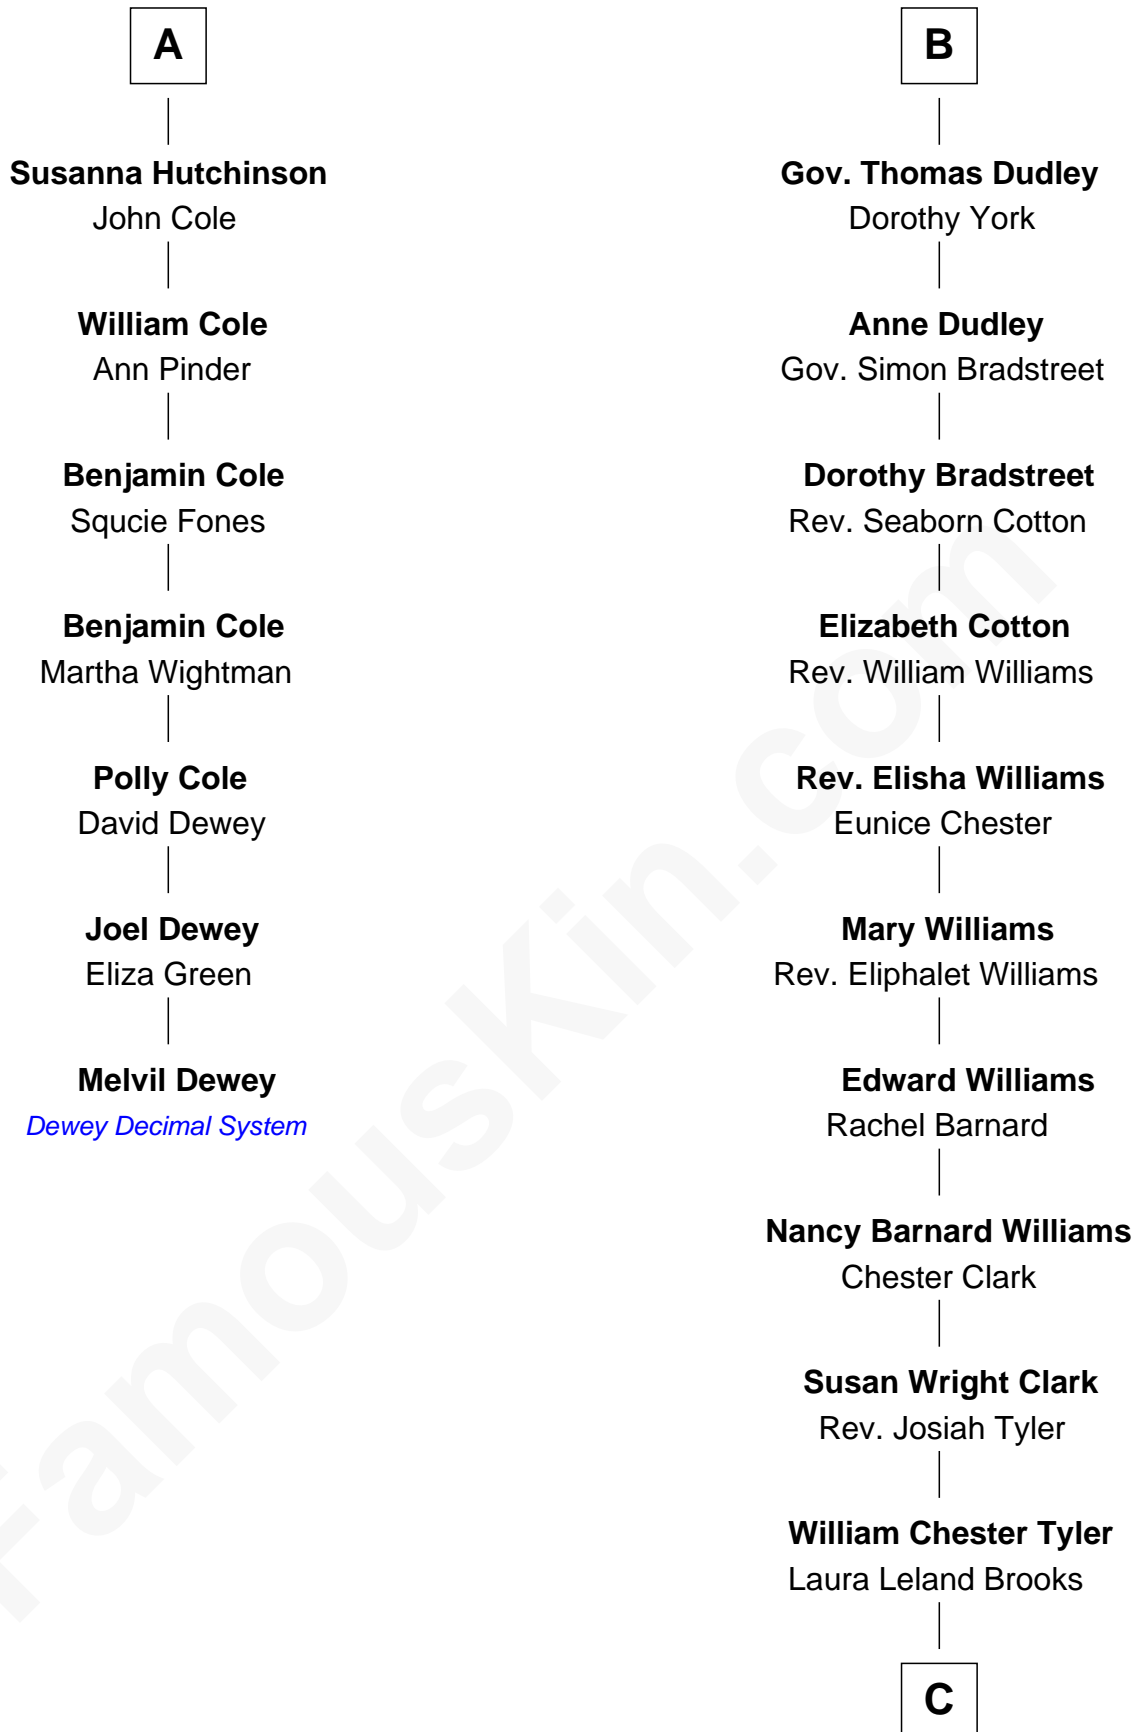

FamousKin.com

Relationship Chart of

Melvil Dewey

Inventor of the Dewey Decimal System

13th cousin 7 times removed of

Kate Upton

Sports Illustrated Swimsuit Cover Model

C

—
Margaret Hastings Tyler

Charles Henry Vial

—
Elizabeth Brooks Vial

Stephen Edward Upton

—
Jefferson Matthew Upton

Shelley Fawn Davis

—
Kate Upton

Model and Actress