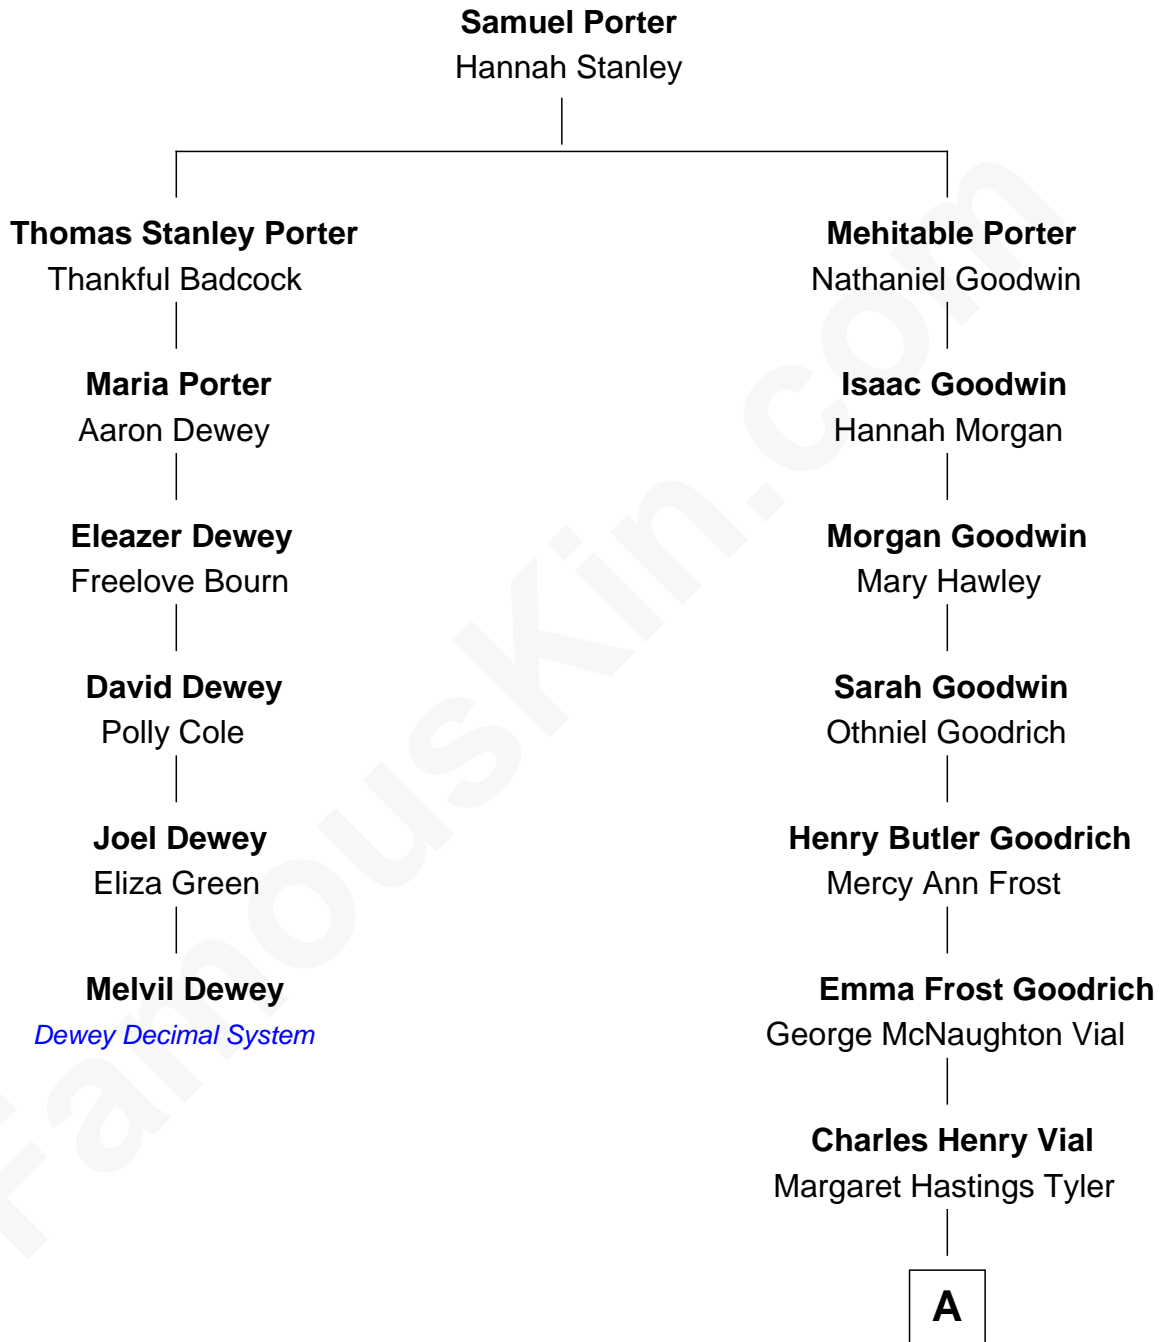

FamousKin.com

Relationship Chart of

Melvil Dewey

Inventor of the Dewey Decimal System

5th cousin 4 times removed of

Kate Upton

Sports Illustrated Swimsuit Cover Model

A

Elizabeth Brooks Vial
Stephen Edward Upton

Jefferson Matthew Upton
Shelley Fawn Davis

Kate Upton
Model and Actress

FamousKin.com