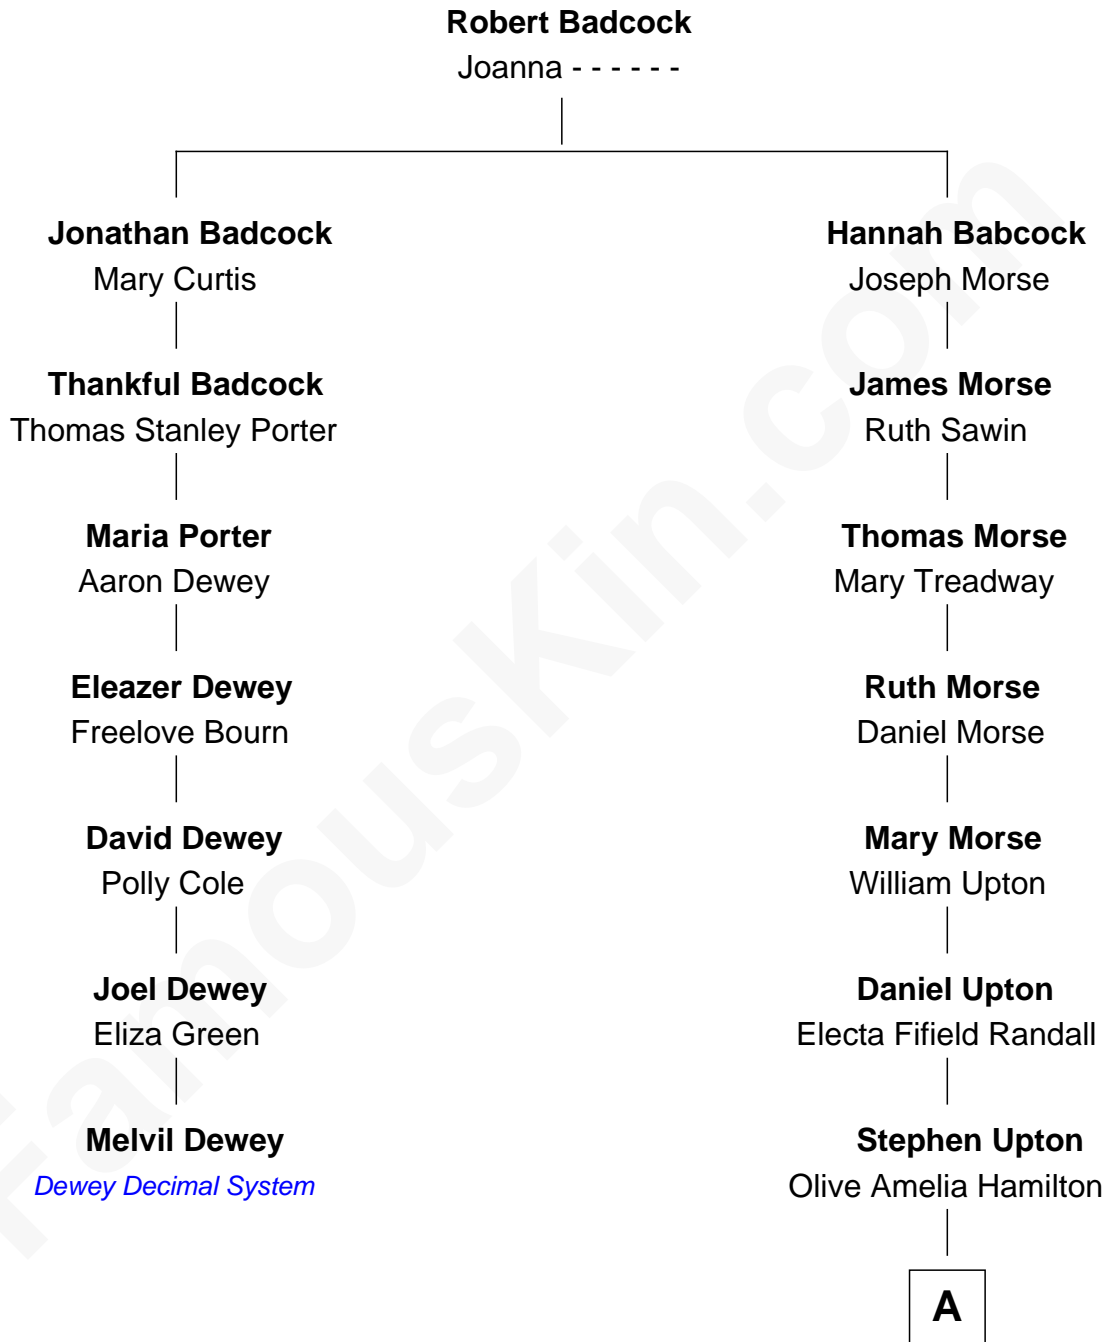

FamousKin.com

Relationship Chart of

Melvil Dewey

Inventor of the Dewey Decimal System

6th cousin 5 times removed of

Kate Upton

Sports Illustrated Swimsuit Cover Model

A

Cassius Marcellus Upton

Carrie A. Blodgett

Frederick Stanley Upton

Margaret M. Beckley

Stephen Edward Upton

Elizabeth Brooks Vial

Jefferson Matthew Upton

Shelley Fawn Davis