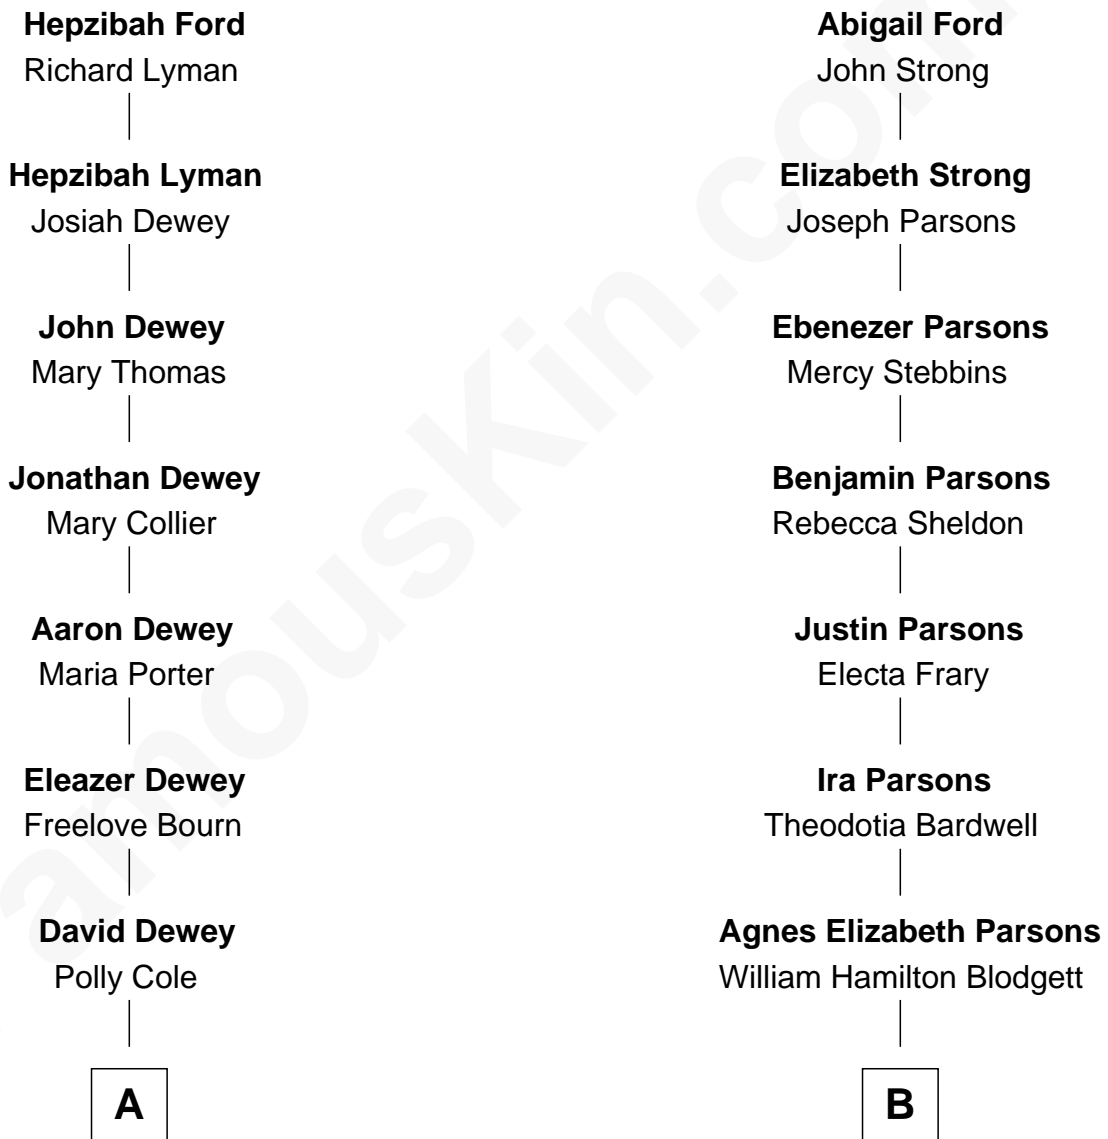

FamousKin.com Relationship Chart of

Melvil Dewey

Inventor of the Dewey Decimal System

8th cousin of

Frederick Upton

Co-Founder of Whirlpool Corporation

Thomas Ford
Elizabeth Charde

A