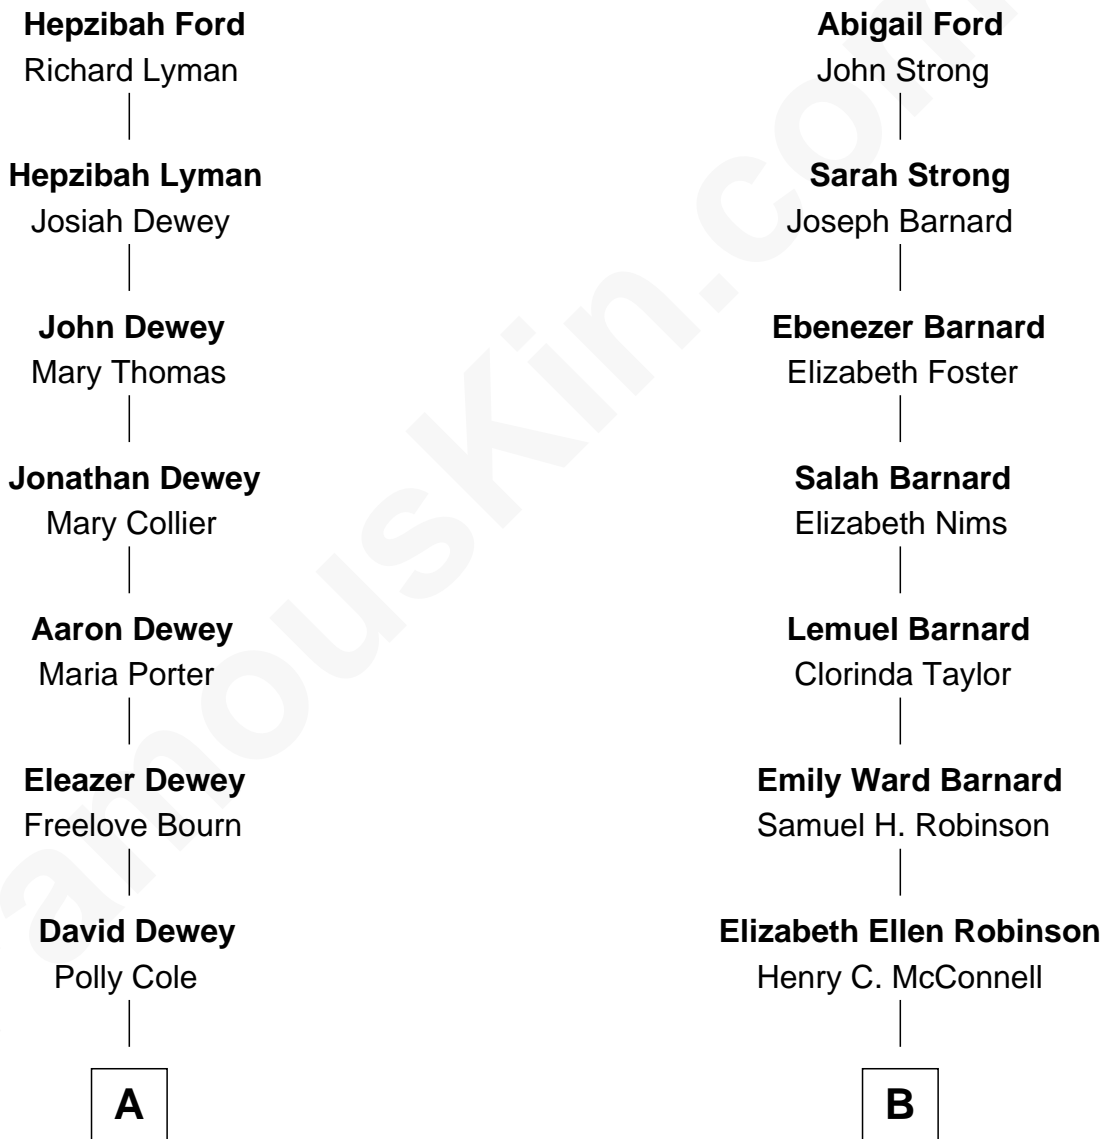

## Relationship Chart of

**Melvil Dewey**

*Inventor of the Dewey Decimal System*

8th cousin of

**Lillian Gish**

*Stage, TV and Movie Actress*

**Thomas Ford**  
Elizabeth Charde

**A**