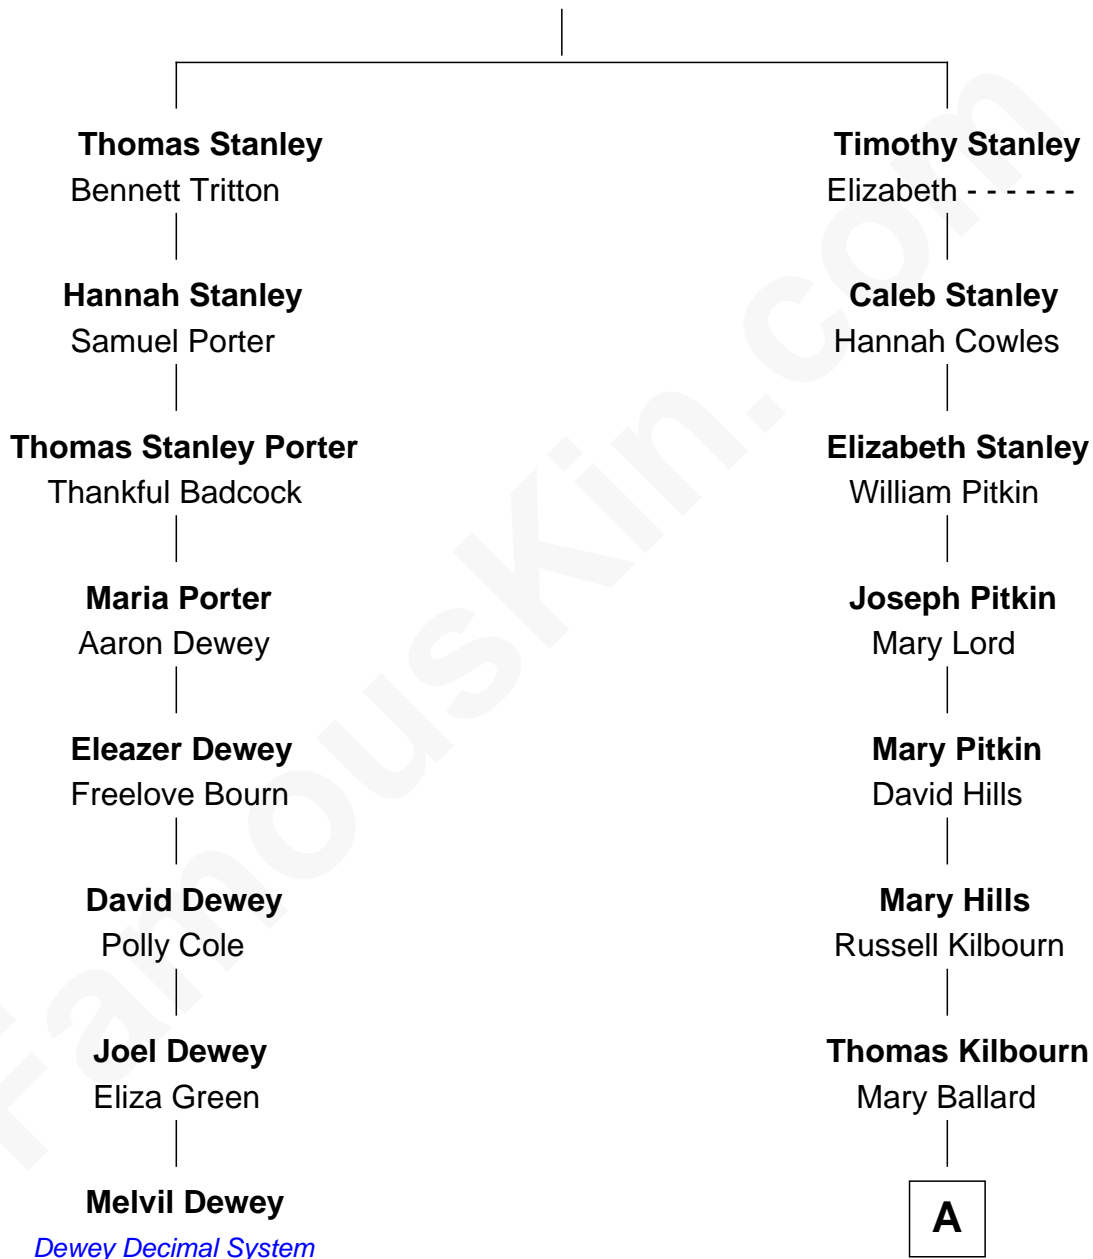

FamousKin.com

Relationship Chart of

Melvil Dewey

Inventor of the Dewey Decimal System

7th cousin 1 time removed of

George Eastman

Founder of Eastman Kodak Company

Robert Stanley

A

Maria Kilbourn
George Washington Eastman

George Eastman
Founder of Eastman Kodak Company

FamousKin.com