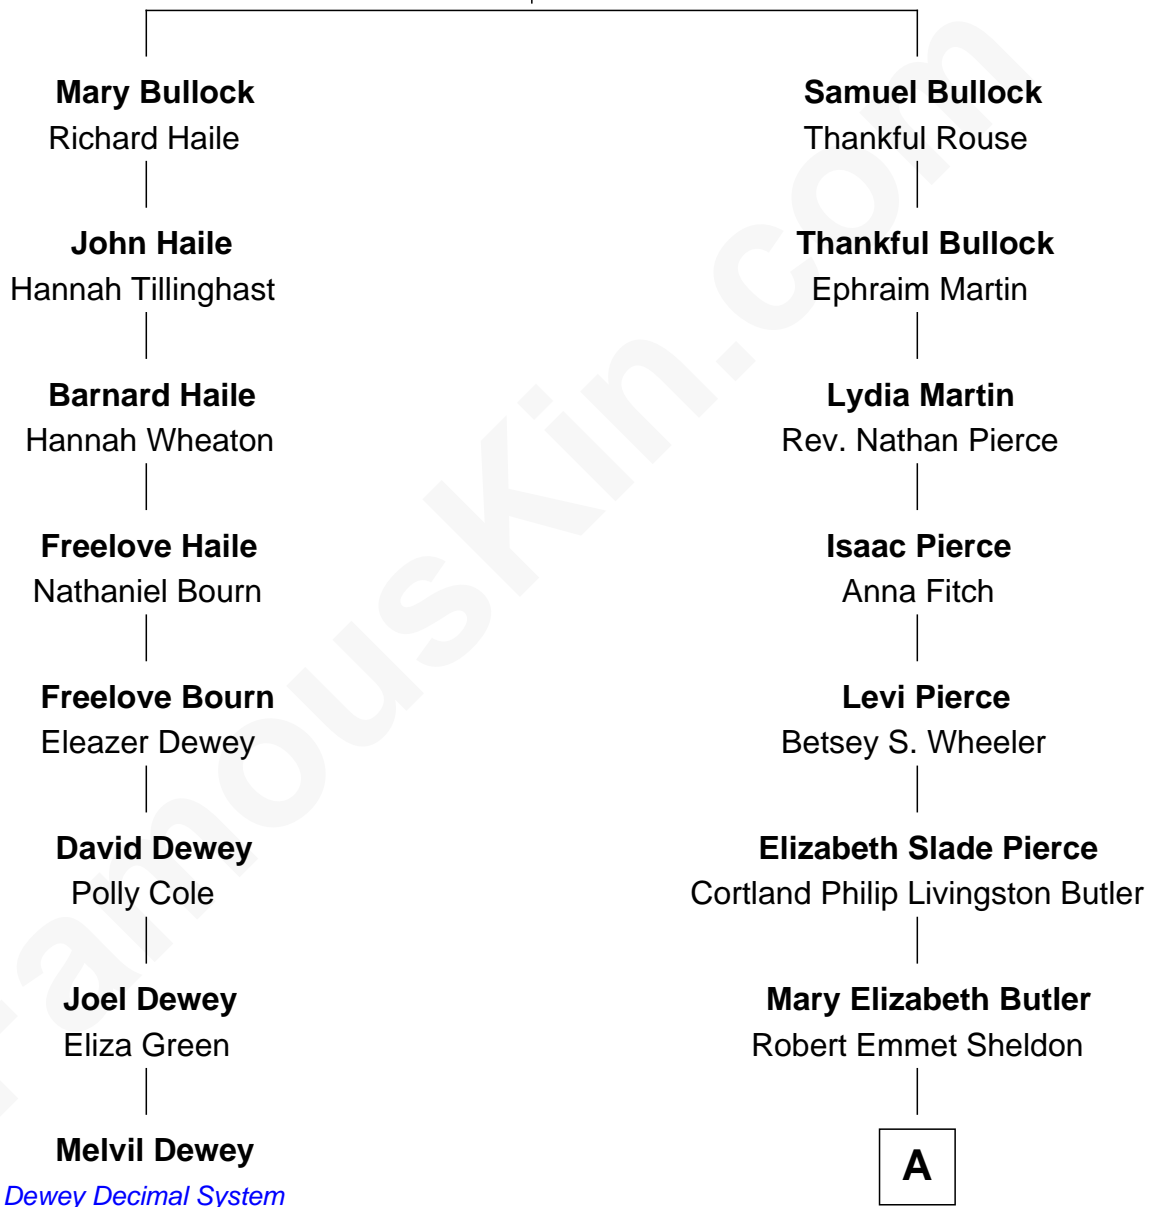

## Relationship Chart of

### Melvil Dewey

*Inventor of the Dewey Decimal System*

7th cousin 3 times removed of

### Jeb Bush

*43rd Governor of Florida*

**Richard Bullock**  
Elizabeth Ingram

**A**

—  
**Flora Sheldon**

Samuel Prescott Bush

—  
**Prescott Sheldon Bush**

Dorothy Wear Walker