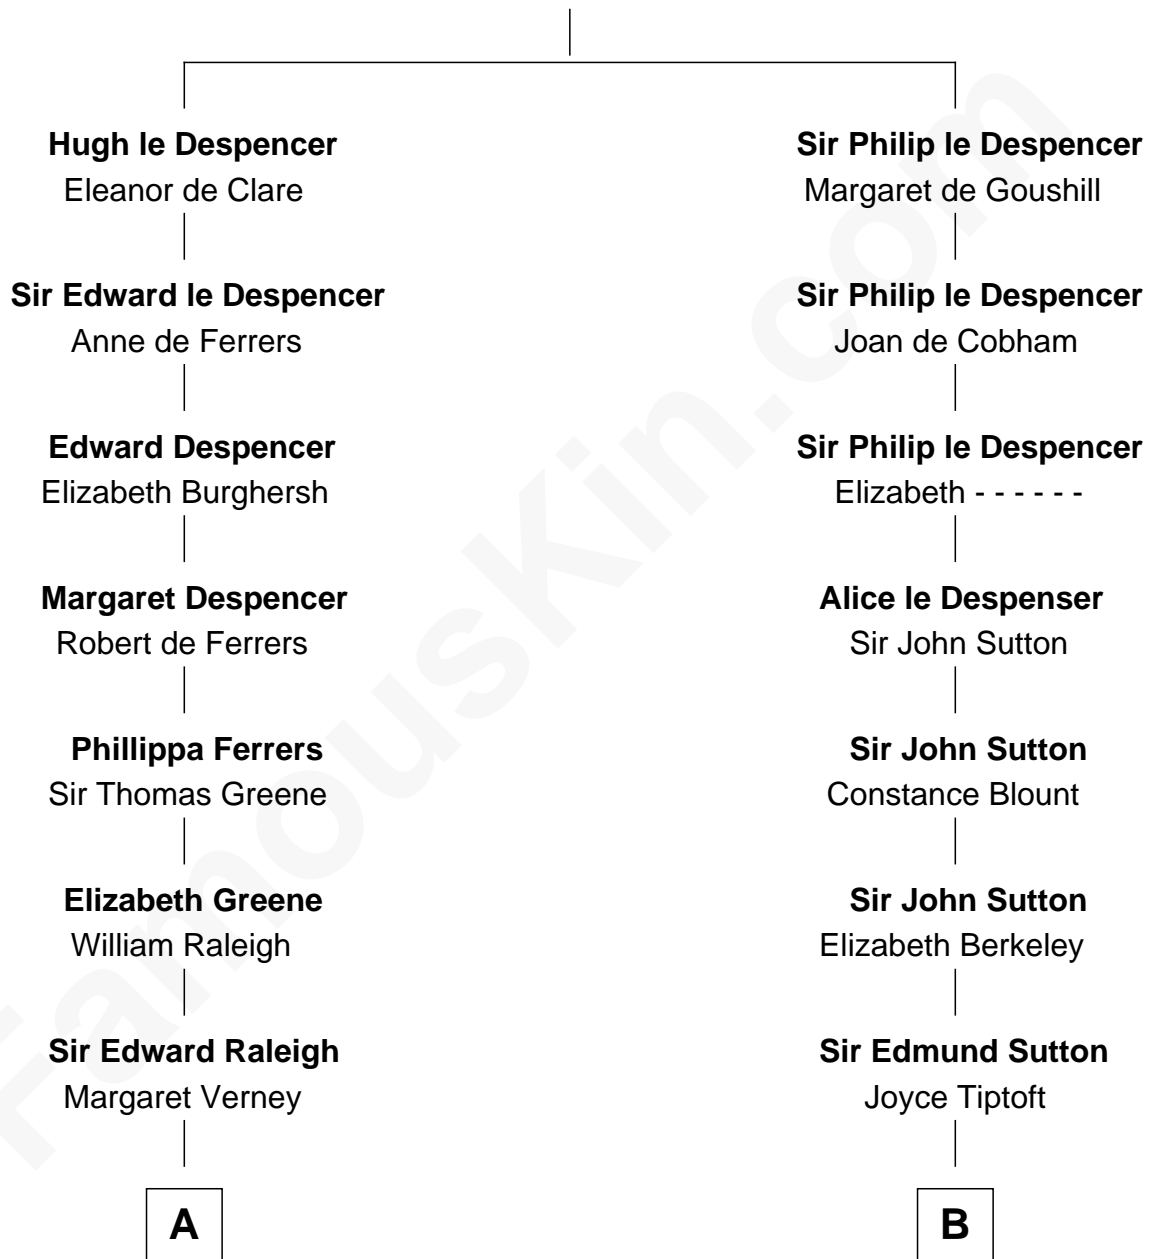

## Relationship Chart of

### Melvil Dewey

*Inventor of the Dewey Decimal System*

18th cousin 1 time removed of

### John Brown

*American Abolitionist*

**Sir Hugh le Despencer**

Isabella de Beauchamp

**C**

**Joel Dewey**  
Eliza Green

**Melvil Dewey**  
*Dewey Decimal System*

**D**