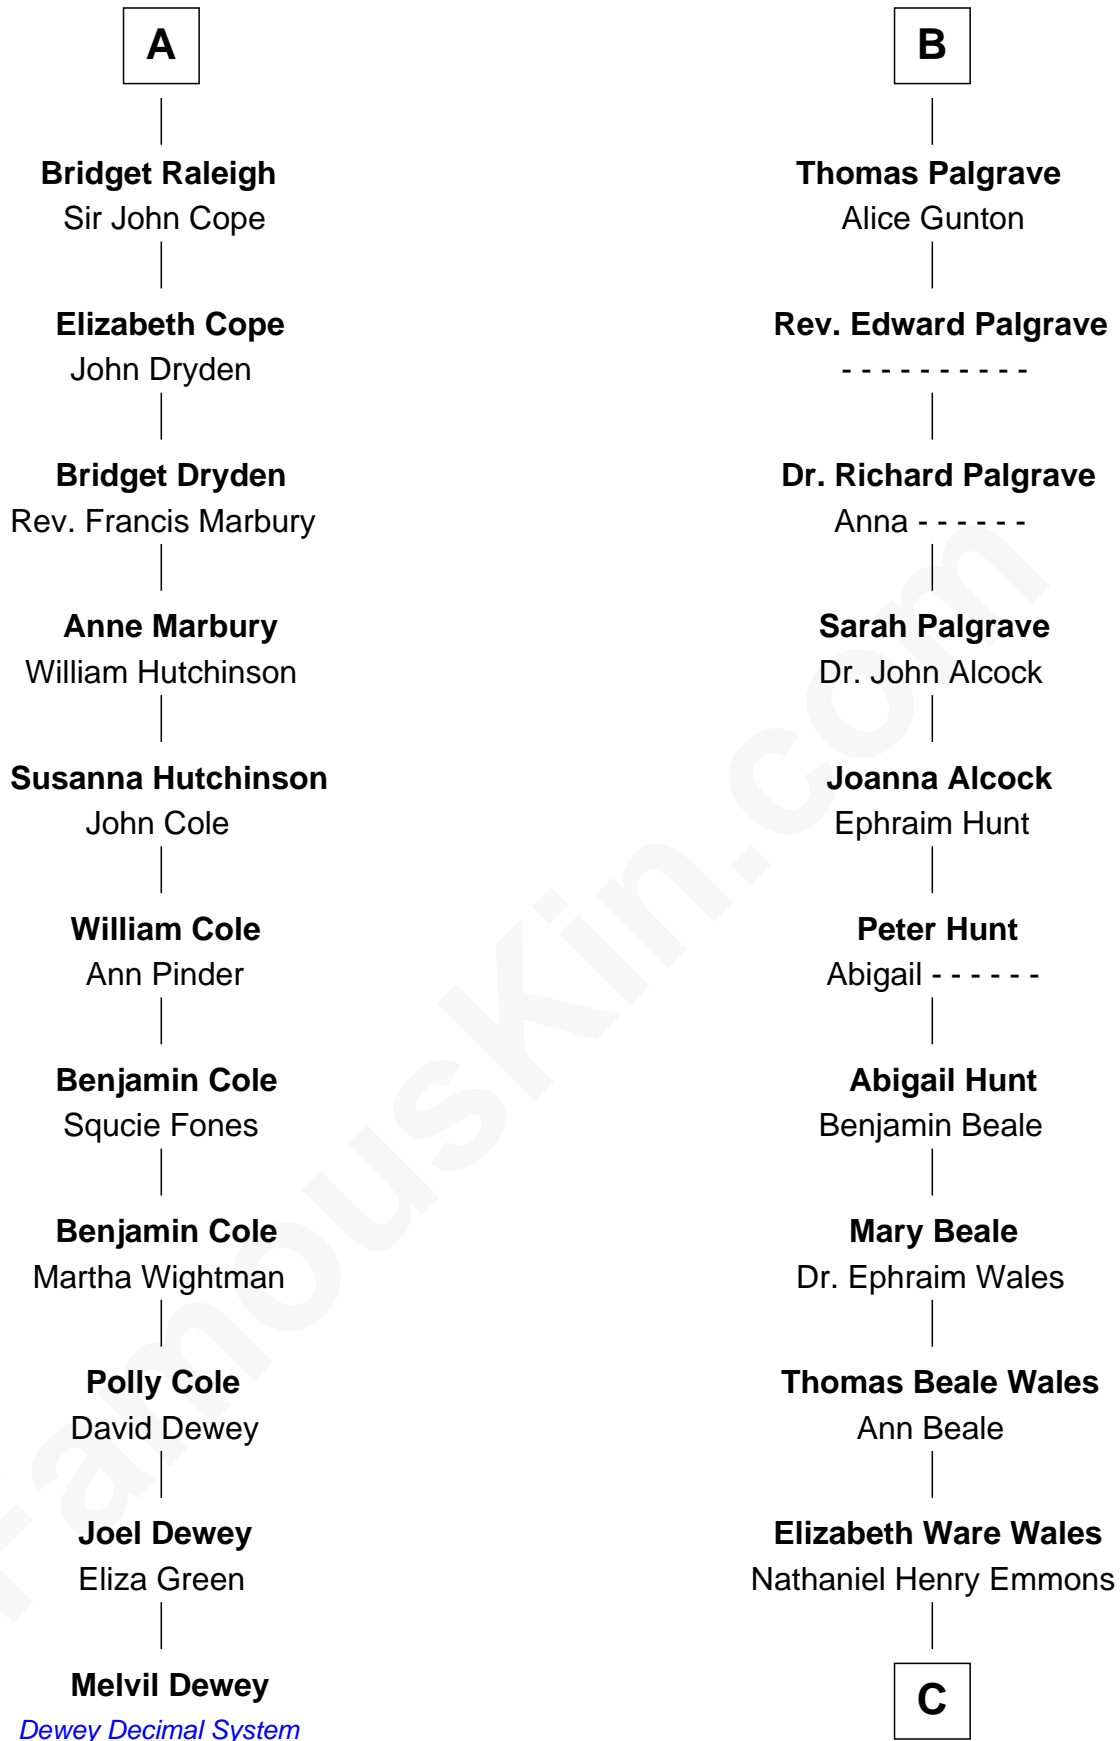

FamousKin.com

Relationship Chart of

Melvil Dewey

Inventor of the Dewey Decimal System

17th cousin 4 times removed of

Paget Brewster
TV Actress

Edmund Fitzalan
Alice de Warenne

C

Ann Wales Emmons

Benjamin Brewster

Dr. George Washington Wales Brewster

Ellen Mackenzie Hodge

George Washington Wales Brewster

Joan Ryerson

Galen Brewster

Hathaway Tew