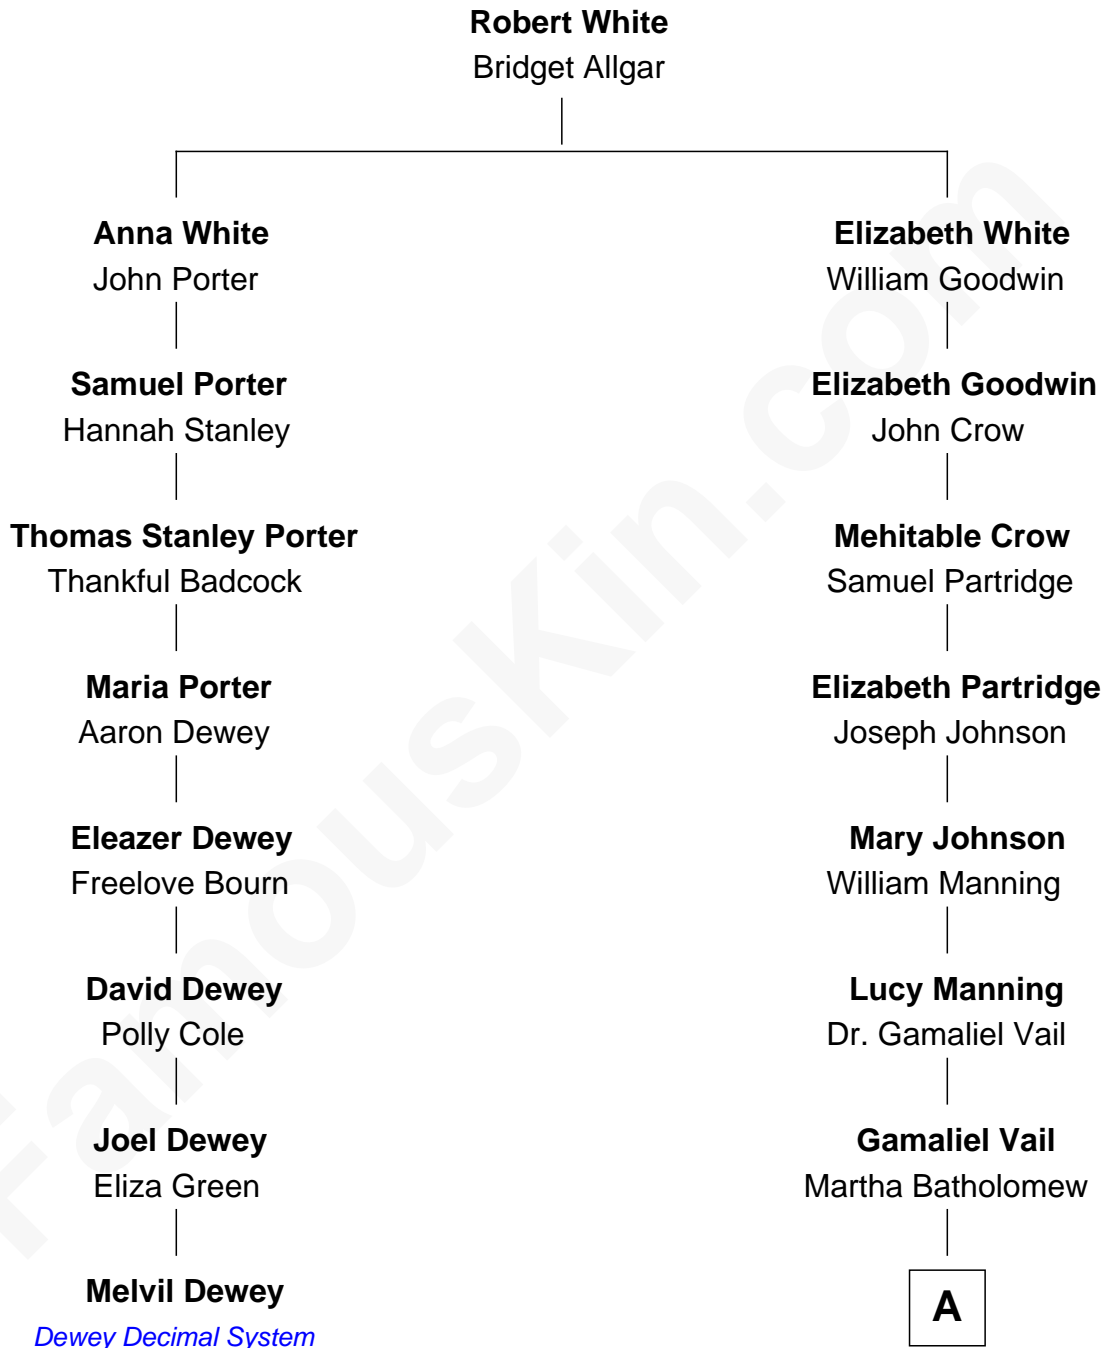

FamousKin.com

Relationship Chart of

Melvil Dewey

Inventor of the Dewey Decimal System

7th cousin 4 times removed of

Marie Osmond

Singer, Actress and Doll Designer

A

Isaac Hawk Vail
Tyresha Ann Beeler

Martha Tyresha Vail
Thomas Lorenzo Van Noy

Agnes LaVerna Van Noy
Rulon Osmond

George Viri Osmond
Olive May Davis

Marie Osmond
Singer, Actress and Doll Designer

FamousKin.com