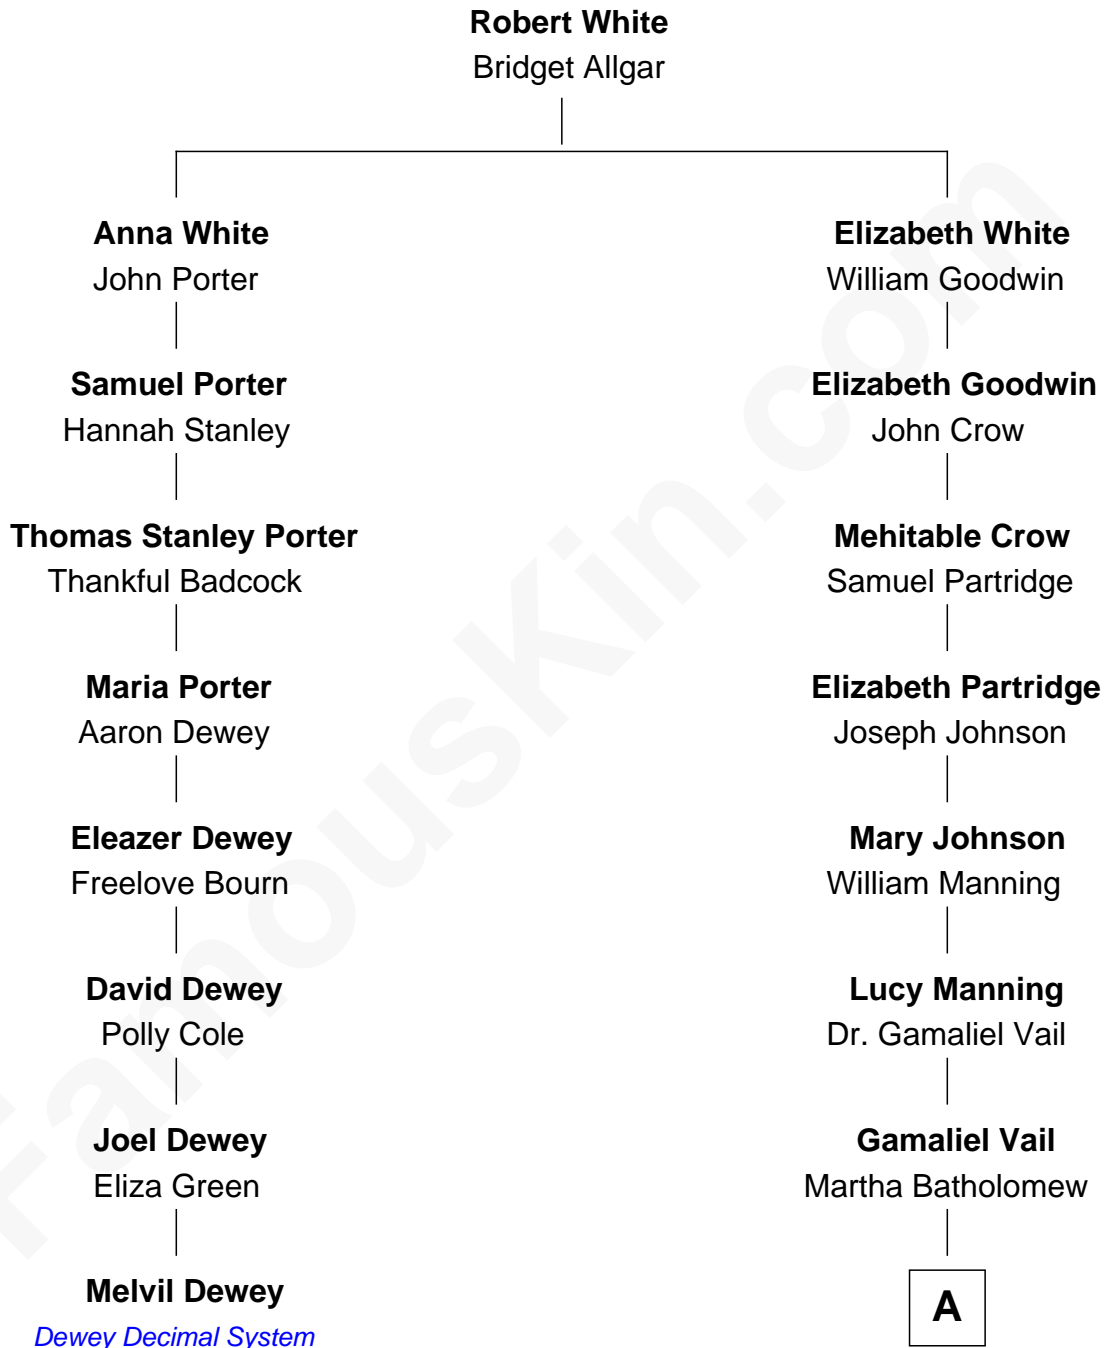

FamousKin.com

Relationship Chart of

Melvil Dewey

Inventor of the Dewey Decimal System

7th cousin 4 times removed of

Donny Osmond

Singer, Actor and Dancer

A

Isaac Hawk Vail
Tyresha Ann Beeler

Martha Tyresha Vail
Thomas Lorenzo Van Noy

Agnes LaVerna Van Noy
Rulon Osmond

George Viri Osmond
Olive May Davis

Donny Osmond
Singer, Actor and Dancer