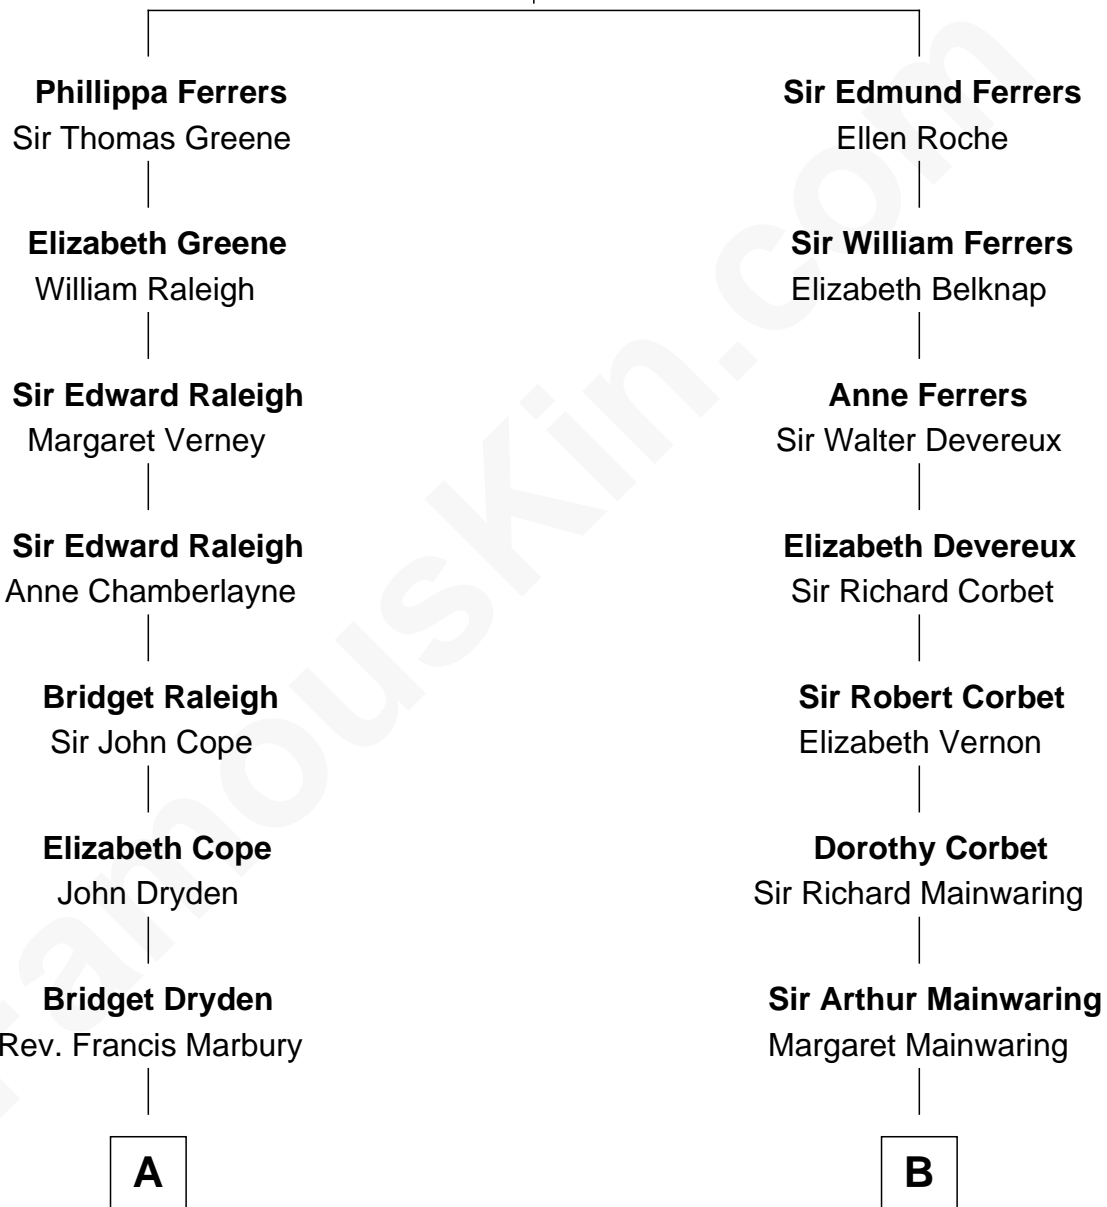

## Relationship Chart of

### Melvil Dewey

*Inventor of the Dewey Decimal System*

**14th cousin 4 times removed of**

**Allen Dulles**

*5th Director of the C.I.A.*

**Robert de Ferrers**  
Margaret Despencer

C

Allen Macy Dulles