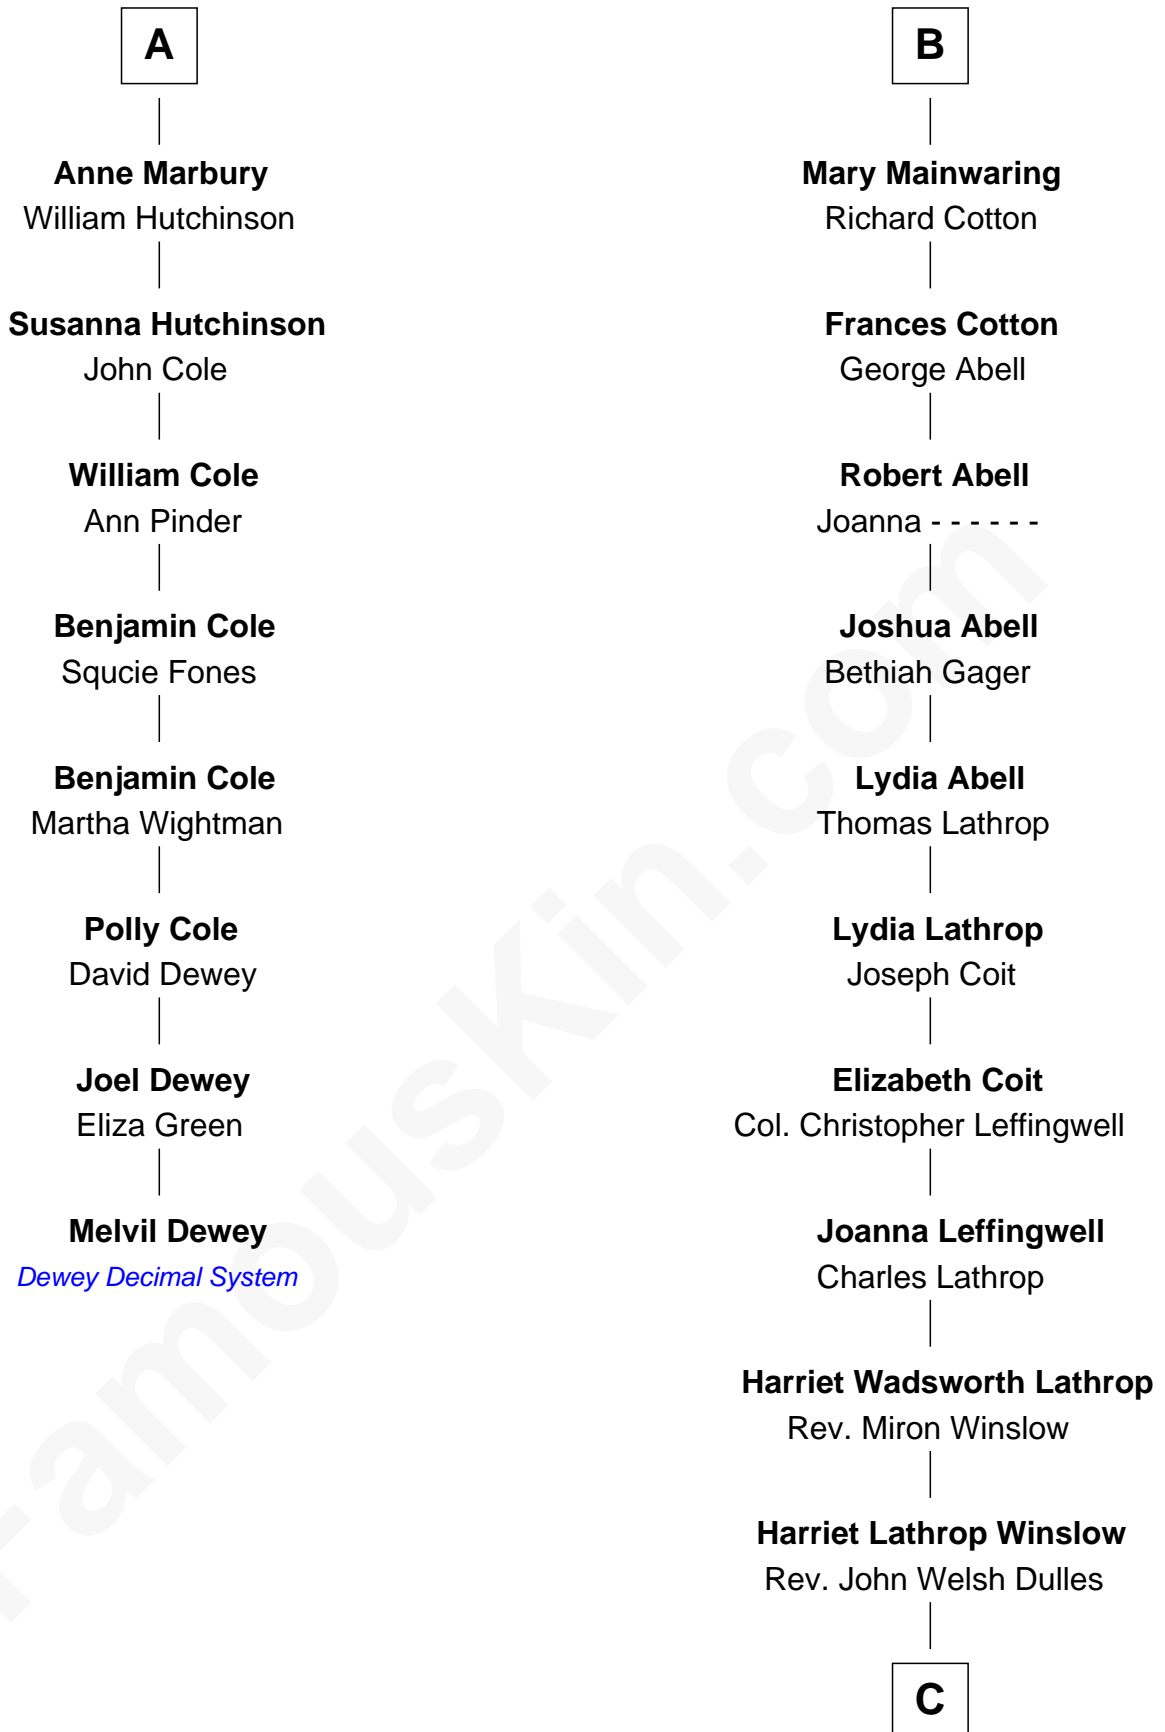

## Relationship Chart of

### Melvil Dewey

*Inventor of the Dewey Decimal System*

**14th cousin 4 times removed of**

**Allen Dulles**

*5th Director of the C.I.A.*

**Robert de Ferrers**  
Margaret Despencer

C

Allen Macy Dulles