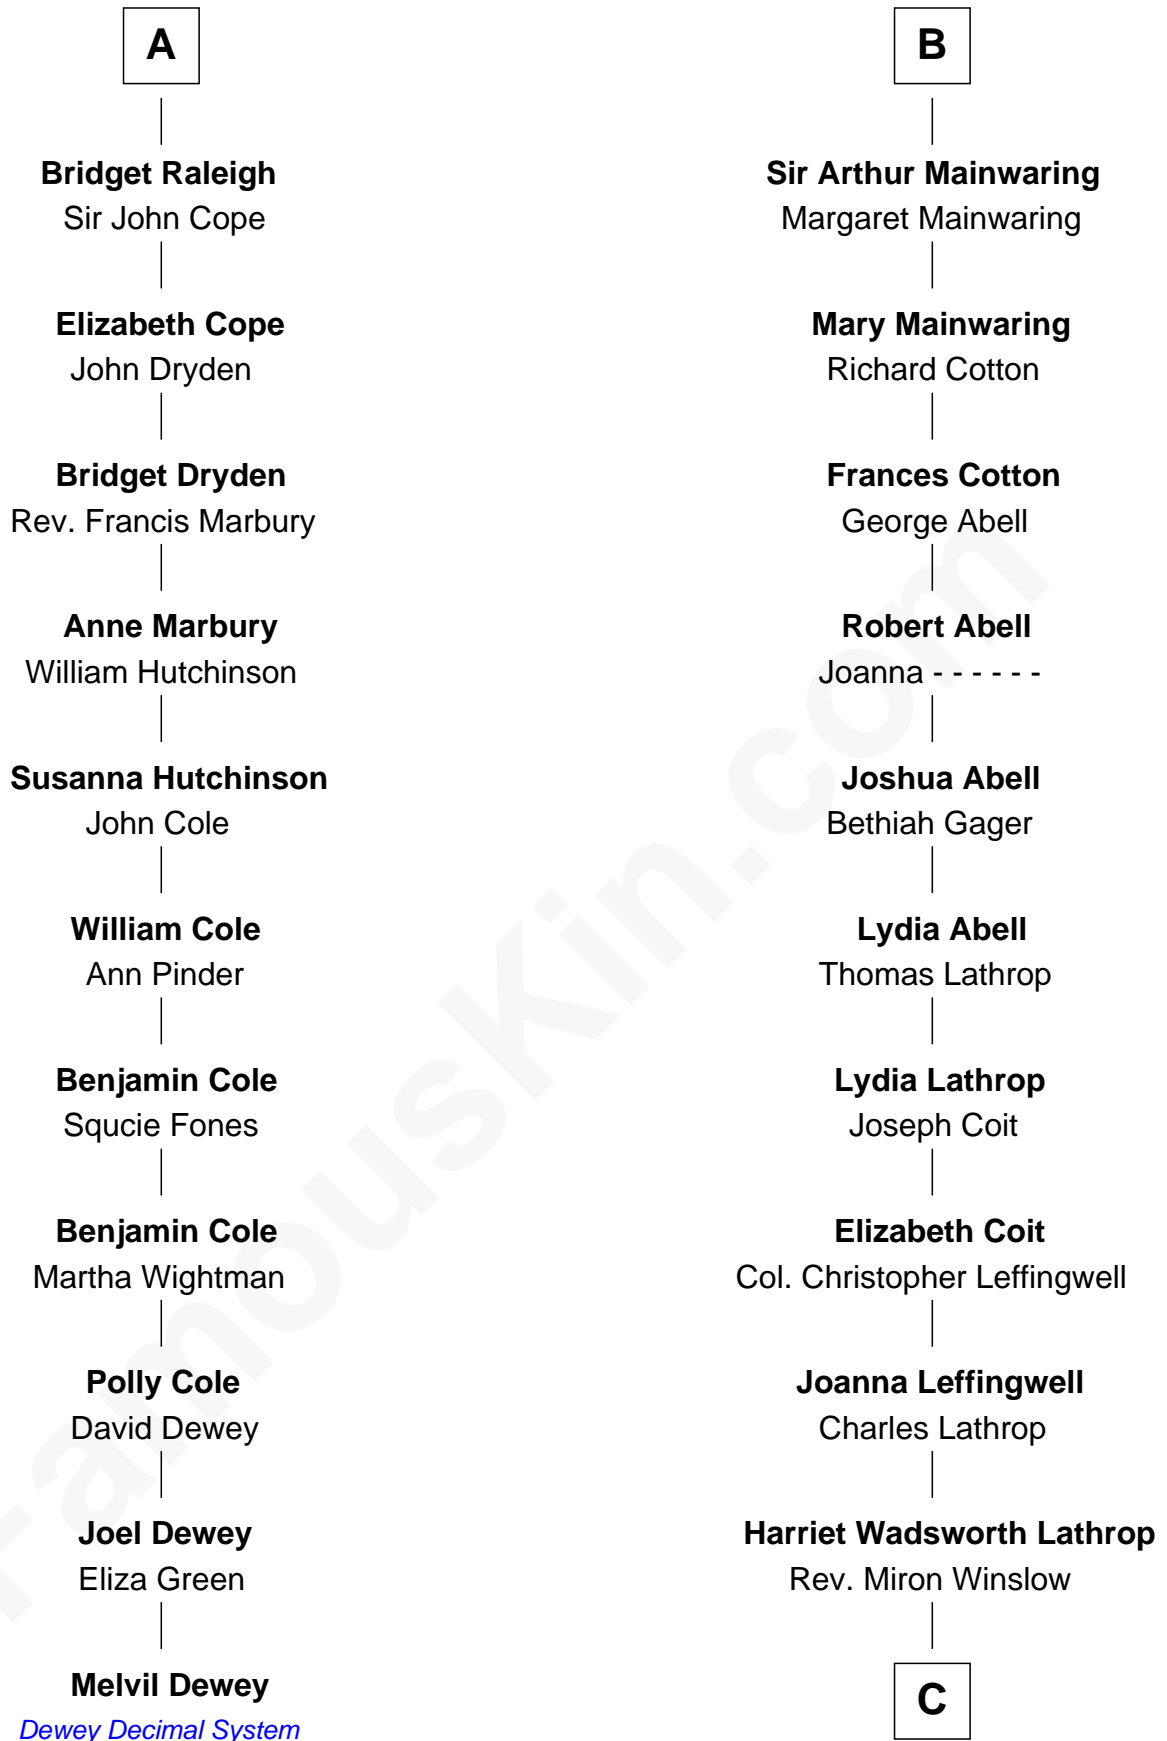

FamousKin.com

Relationship Chart of

Melvil Dewey

Inventor of the Dewey Decimal System

17th cousin 2 times removed of

Allen Dulles

5th Director of the C.I.A.

C

Harriet Lathrop Winslow

Rev. John Welsh Dulles

Allen Macy Dulles

Edith Foster

Allen Dulles

5th Director of the C.I.A.

FamousKin.com