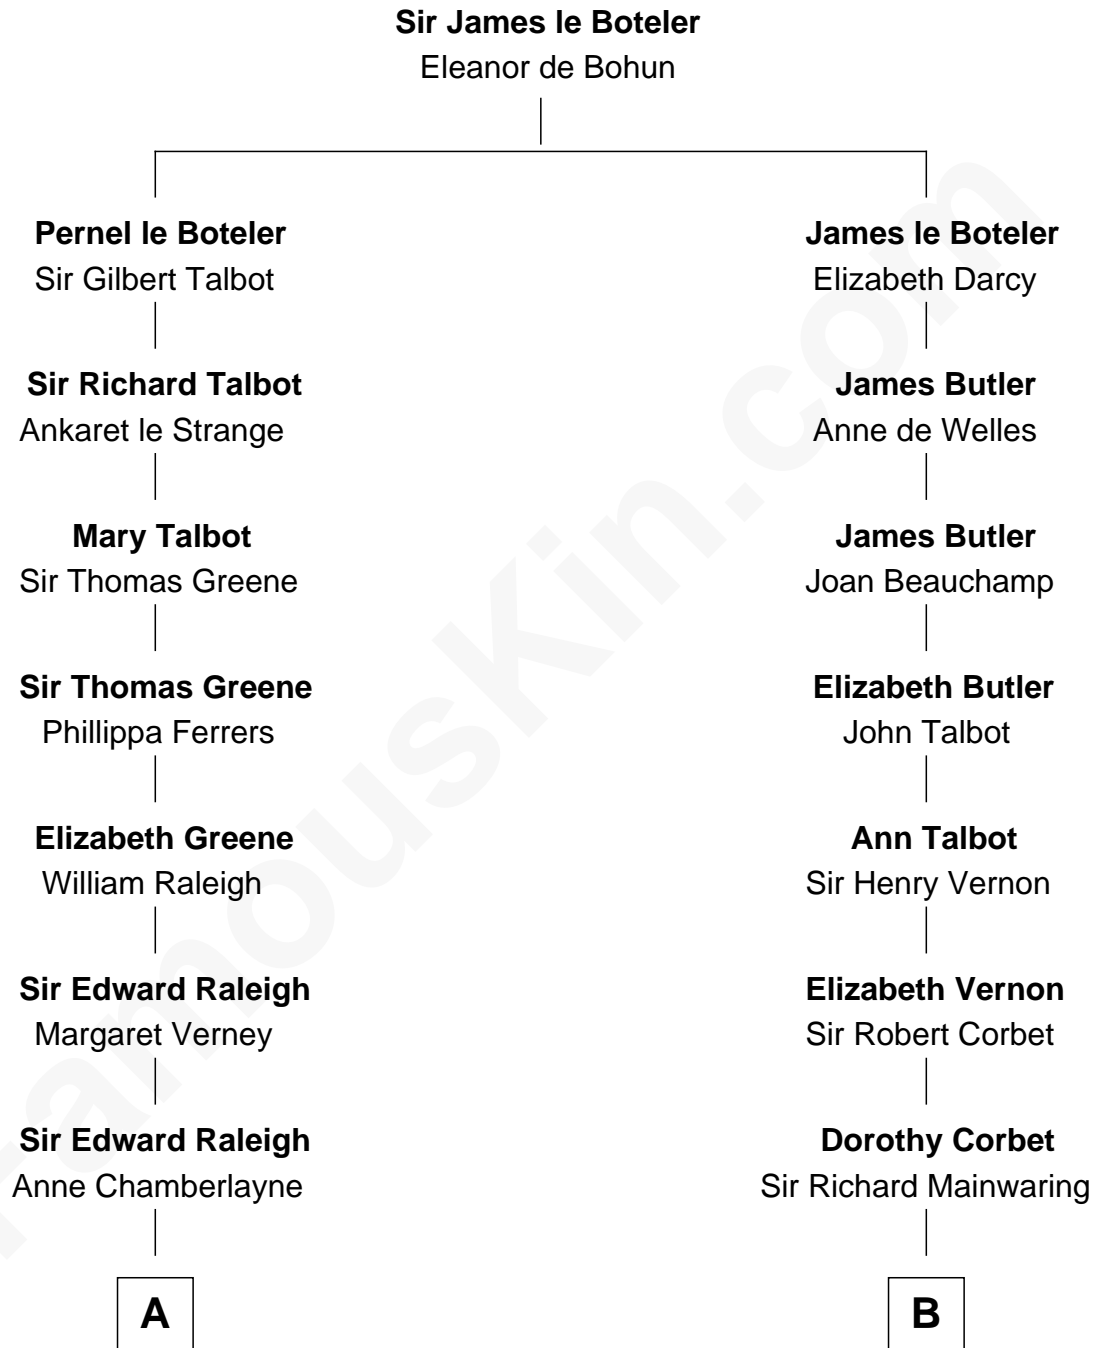

FamousKin.com

Relationship Chart of

Melvil Dewey

Inventor of the Dewey Decimal System

17th cousin 2 times removed of

Allen Dulles

5th Director of the C.I.A.

C