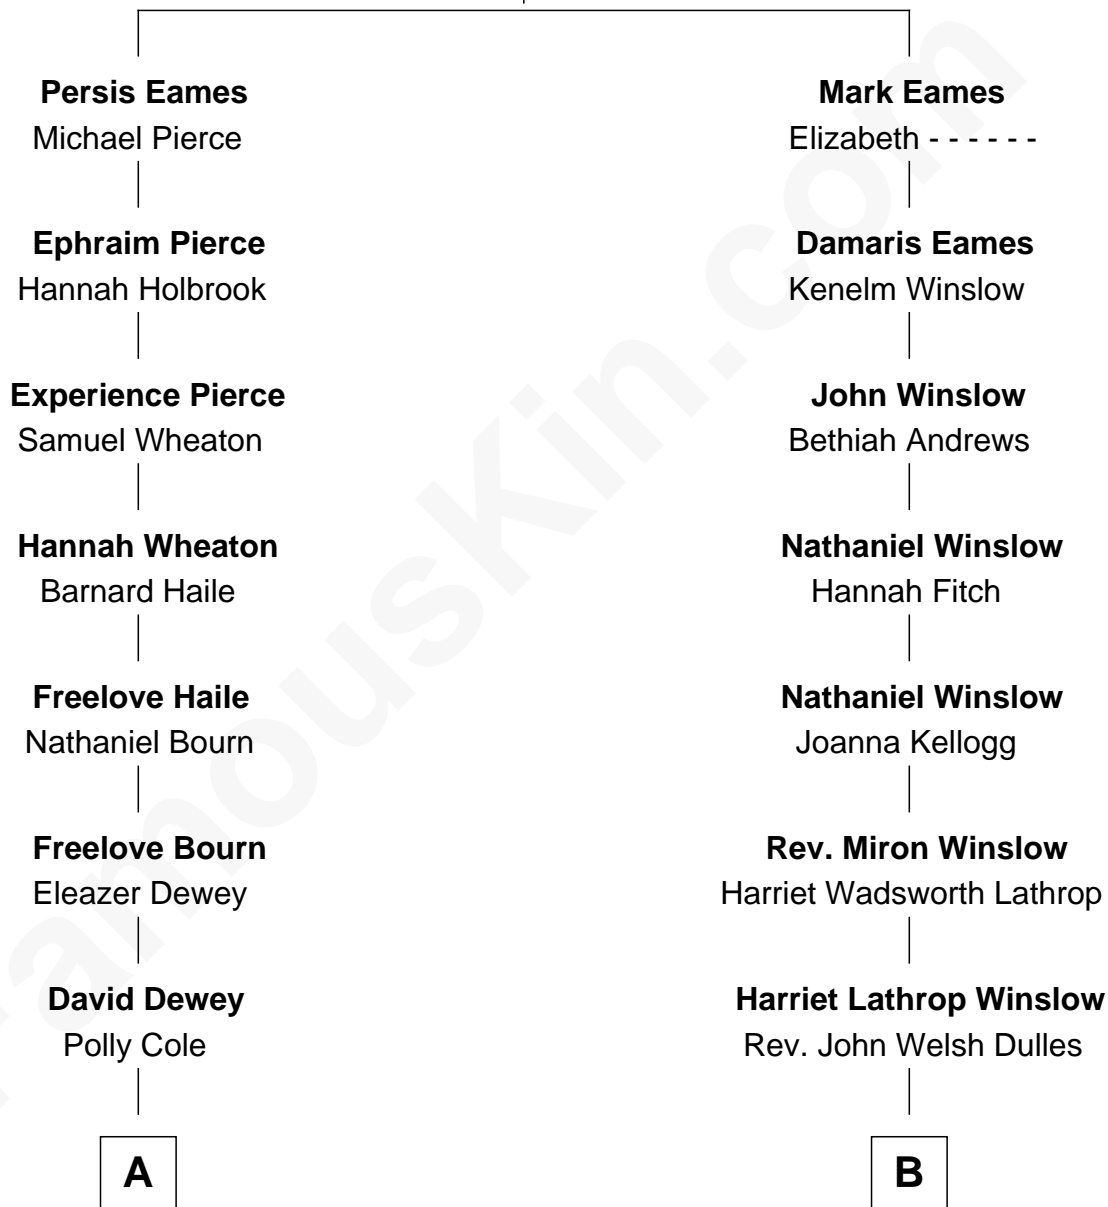

## Relationship Chart of

### Melvil Dewey

*Inventor of the Dewey Decimal System*

8th cousin of

### John Foster Dulles

*52nd U.S. Secretary of State*

**Anthony Eames**

Margery - - - - -

**A**

**Joel Dewey**  
Eliza Green

**Melvil Dewey**  
*Dewey Decimal System*

**B**