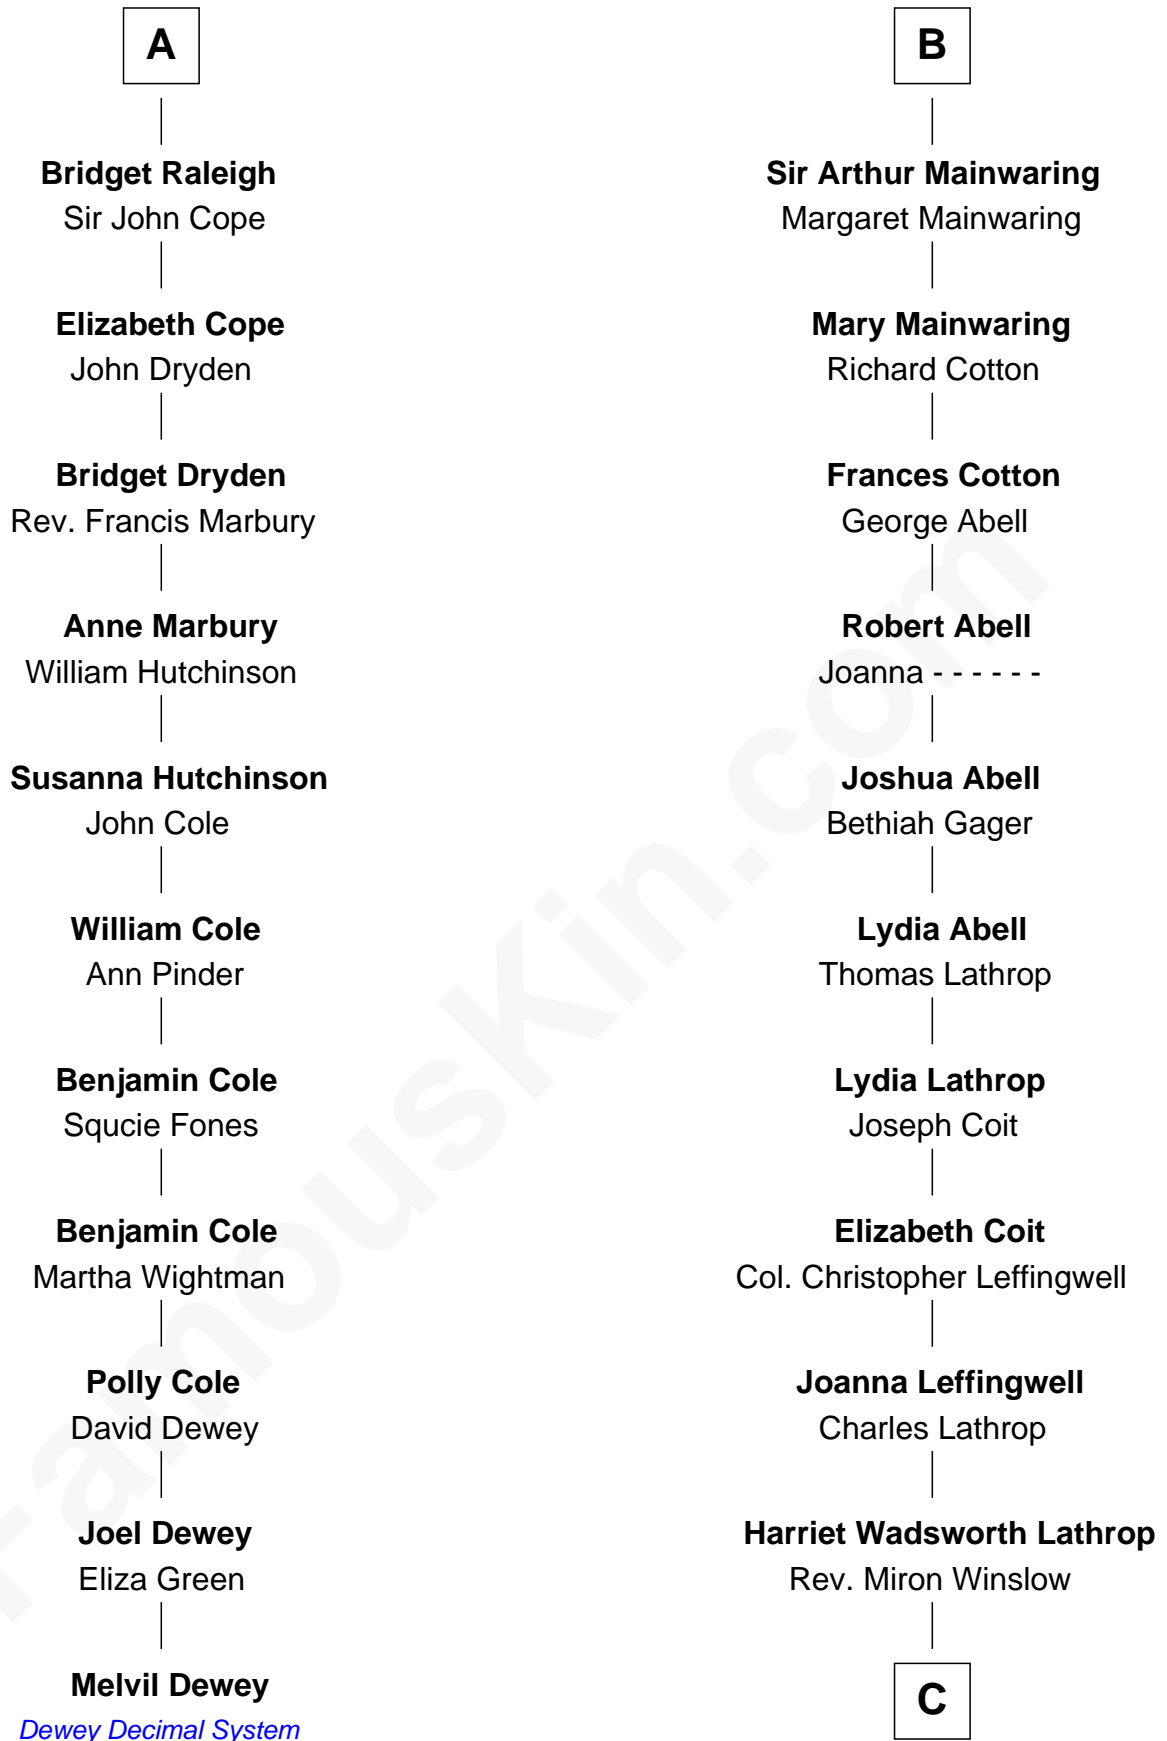

FamousKin.com

Relationship Chart of

Melvil Dewey

Inventor of the Dewey Decimal System

17th cousin 2 times removed of

John Foster Dulles

52nd U.S. Secretary of State

C

Harriet Lathrop Winslow

Rev. John Welsh Dulles

Allen Macy Dulles

Edith Foster

John Foster Dulles

52nd U.S. Secretary of State

FamousKin.com