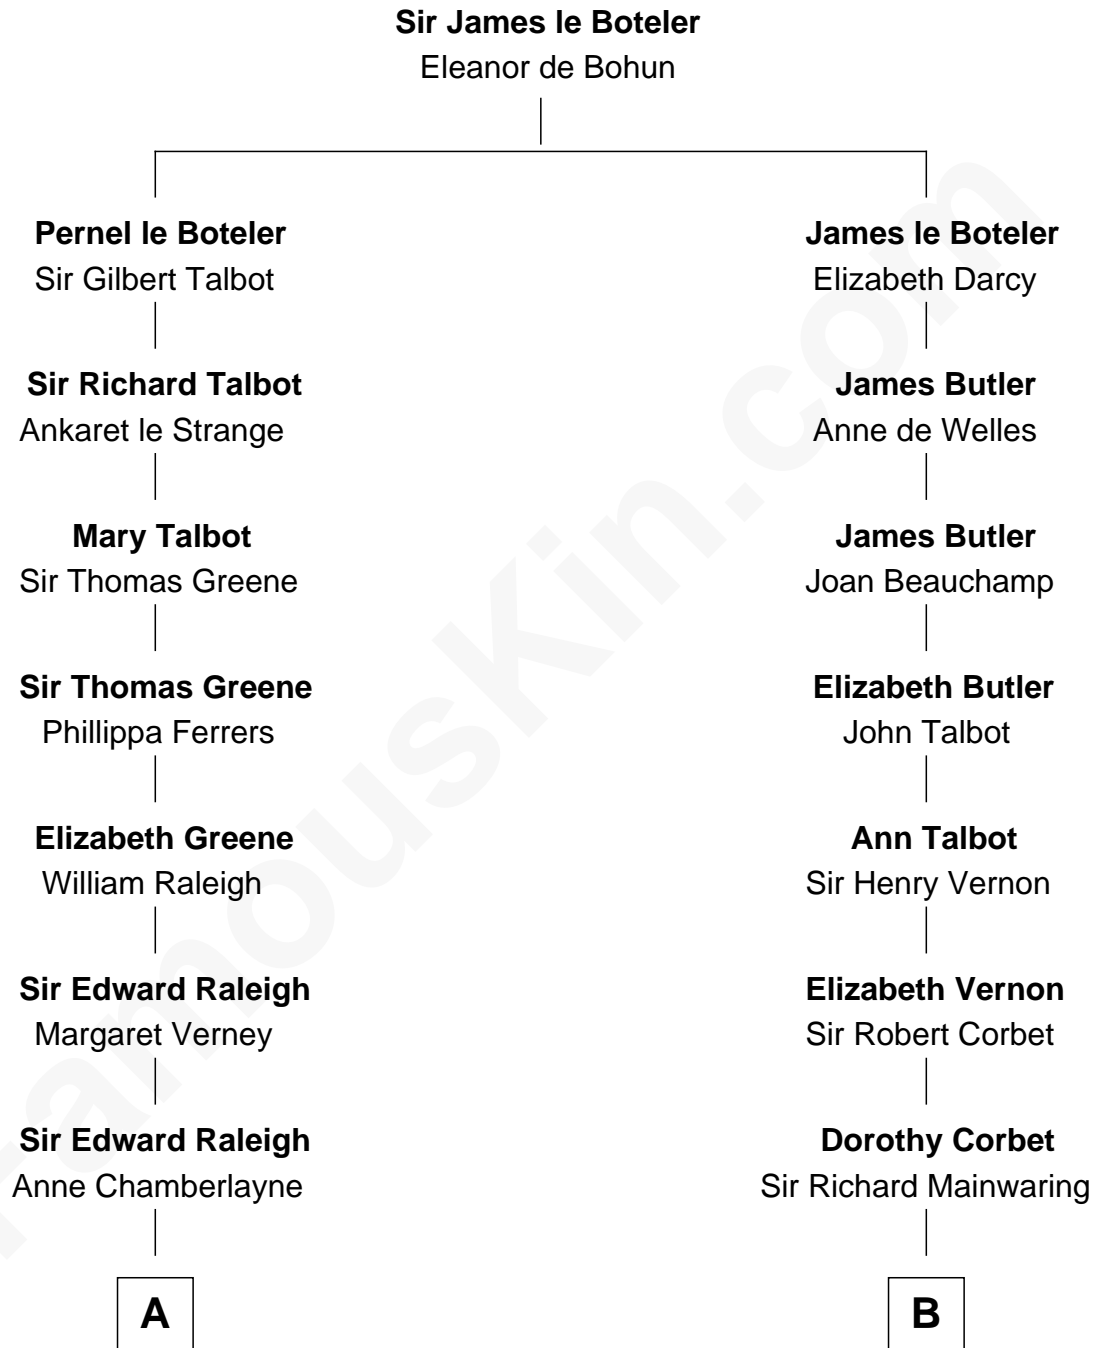

FamousKin.com

Relationship Chart of

Melvil Dewey

Inventor of the Dewey Decimal System

17th cousin 2 times removed of

John Foster Dulles

52nd U.S. Secretary of State

C

Harriet Lathrop Winslow

Rev. John Welsh Dulles

Allen Macy Dulles

Edith Foster

John Foster Dulles

52nd U.S. Secretary of State

FamousKin.com