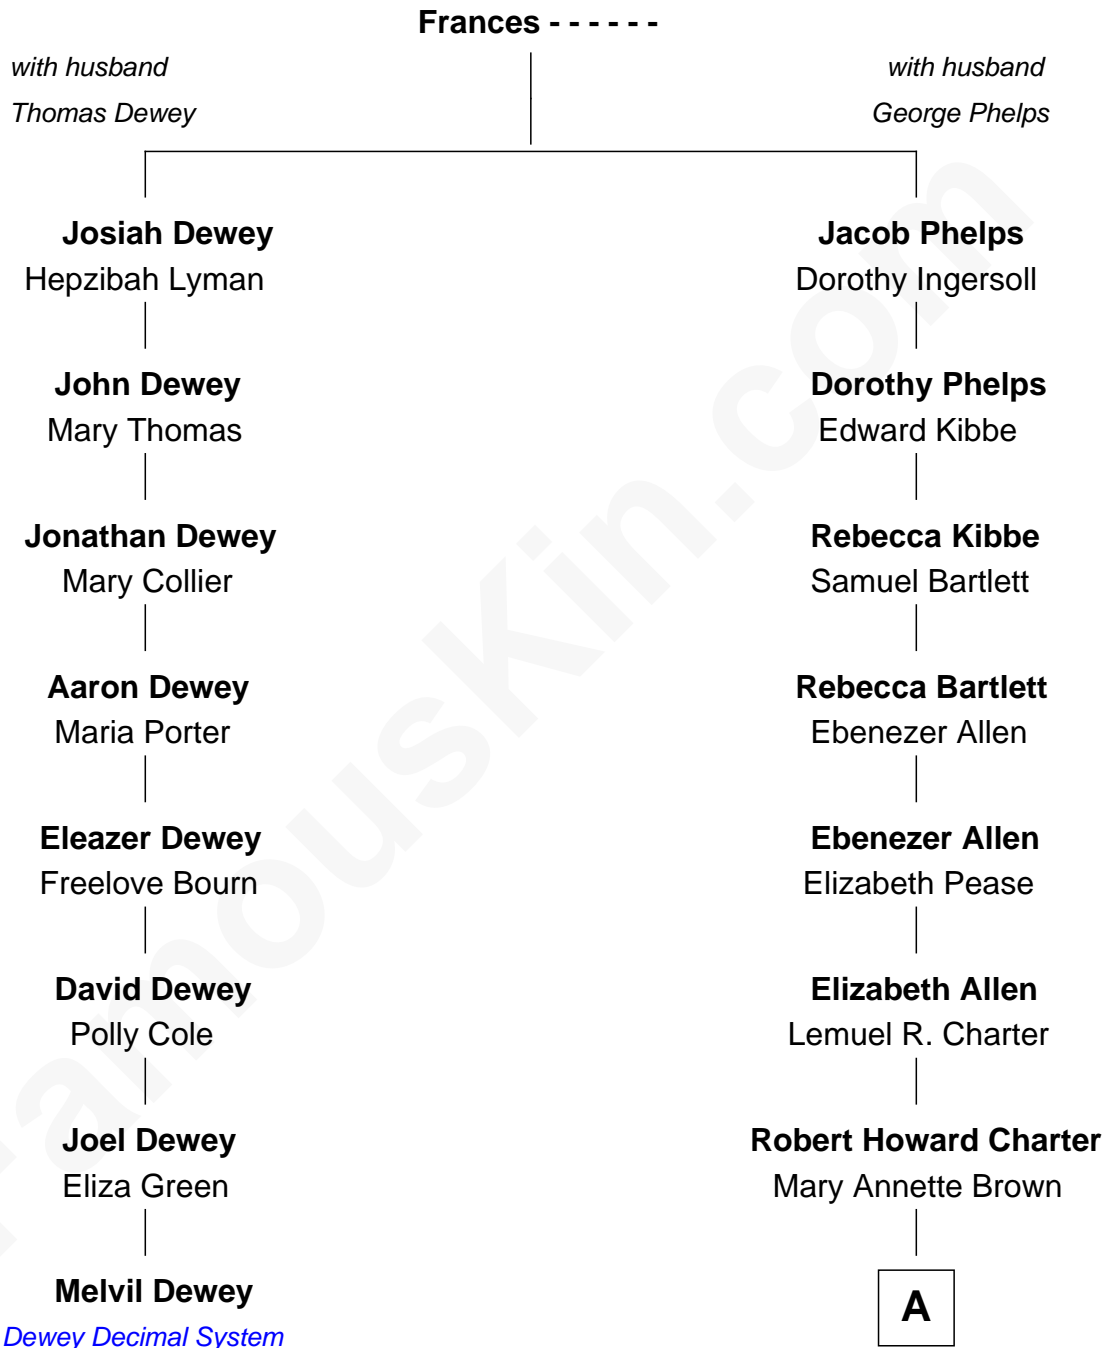

FamousKin.com

Relationship Chart of

Melvil Dewey

Inventor of the Dewey Decimal System

7th cousin 3 times removed of

Bill Paxton

TV and Movie Actor

A

Olive M. Charter

Levi S. Gray

Wayne C. Gray

Leonie Marie Turk

Mary Lou Gray

John Lane Paxton

Bill Paxton

TV and Movie Actor