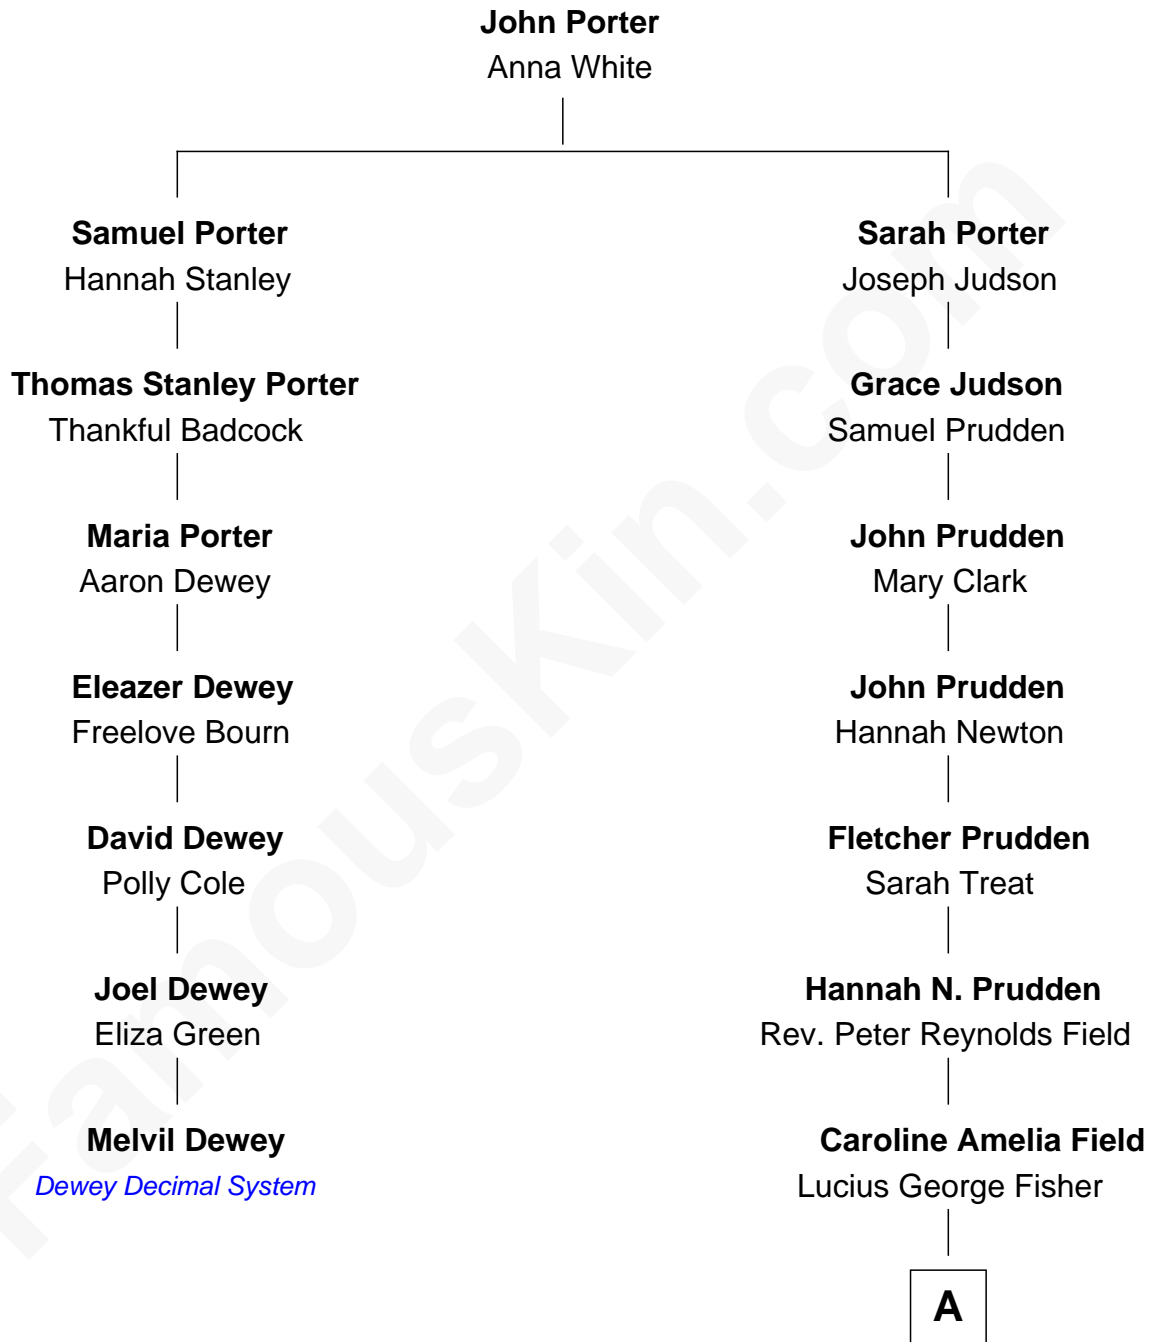

FamousKin.com

Relationship Chart of

Melvil Dewey

Inventor of the Dewey Decimal System

6th cousin 5 times removed of

Jodie Foster
Movie Actress

A

—
Lucius George Fisher

Katherine Louise Eddy

—
Alice Eddy Fisher

Alexis Caldwell Foster

—
Lucius Fisher Foster

Constance Marie Robertson

—
Lucius Fisher Foster

Evelyn Della Almond

—
Jodie Foster

Movie Actress