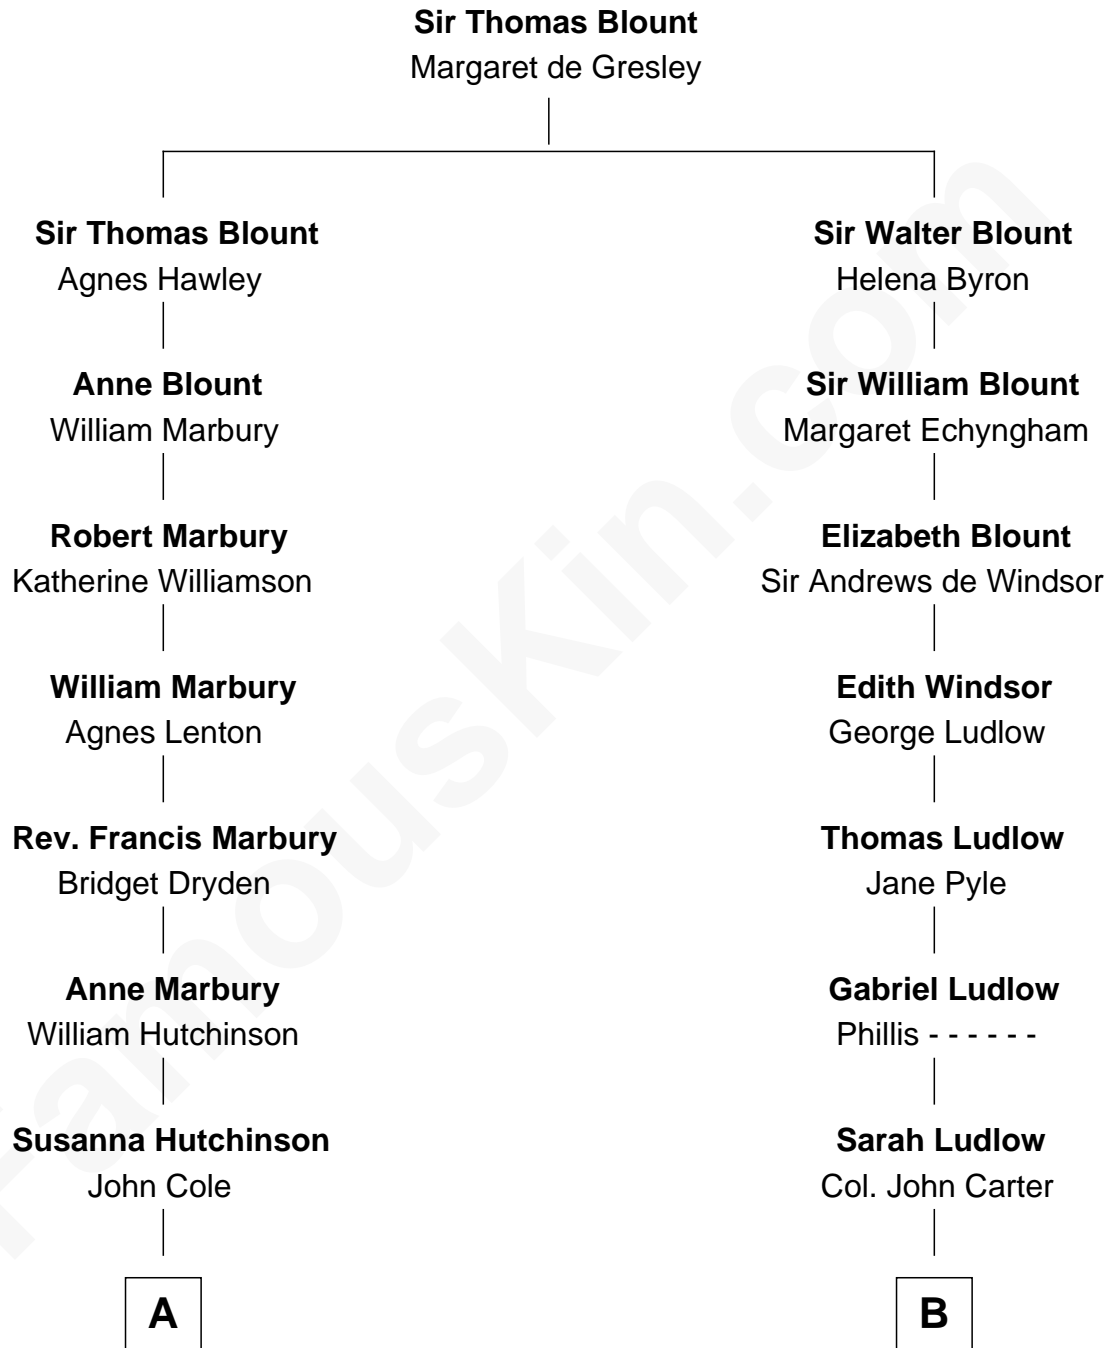

FamousKin.com

Relationship Chart of

Melvil Dewey

Inventor of the Dewey Decimal System

11th cousin 1 time removed of

General Robert E. Lee

Confederate Army - U.S. Civil War

A

William Cole

Ann Pinder

Benjamin Cole

Squcie Fones

Benjamin Cole

Martha Wightman

Polly Cole

David Dewey