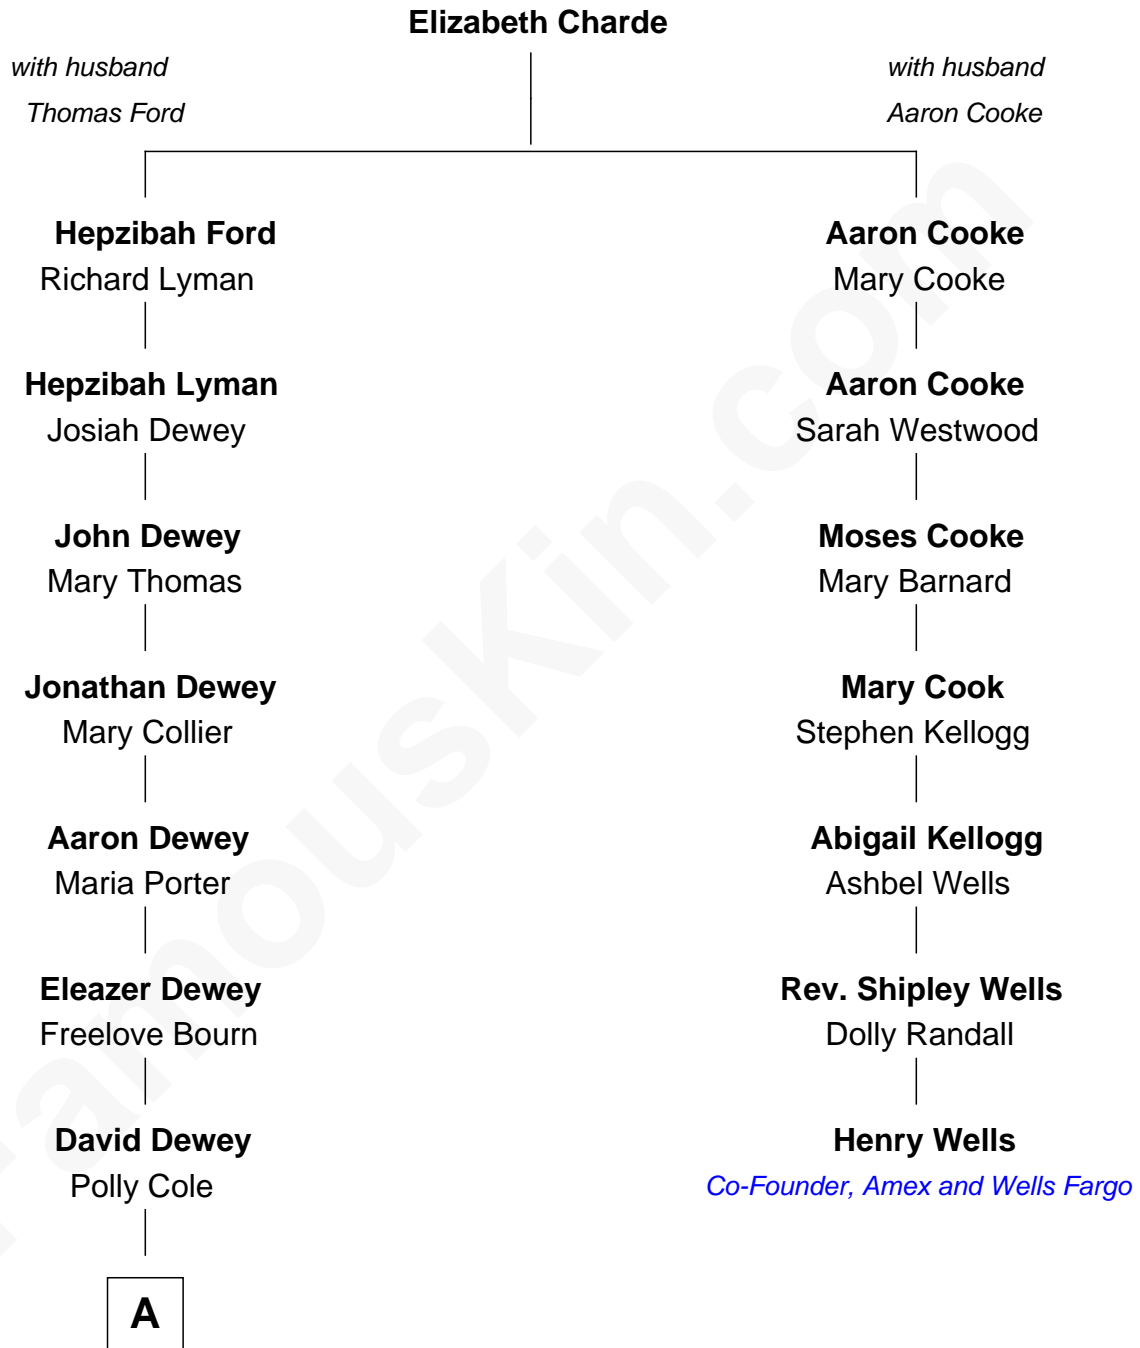

FamousKin.com

Relationship Chart of

Melvil Dewey

Inventor of the Dewey Decimal System

6th cousin 2 times removed of

Henry Wells

Co-Founder of American Express and Wells Fargo and Co.

A

—
Joel Dewey

Eliza Green

—
Melvil Dewey

Dewey Decimal System

FamousKin.com