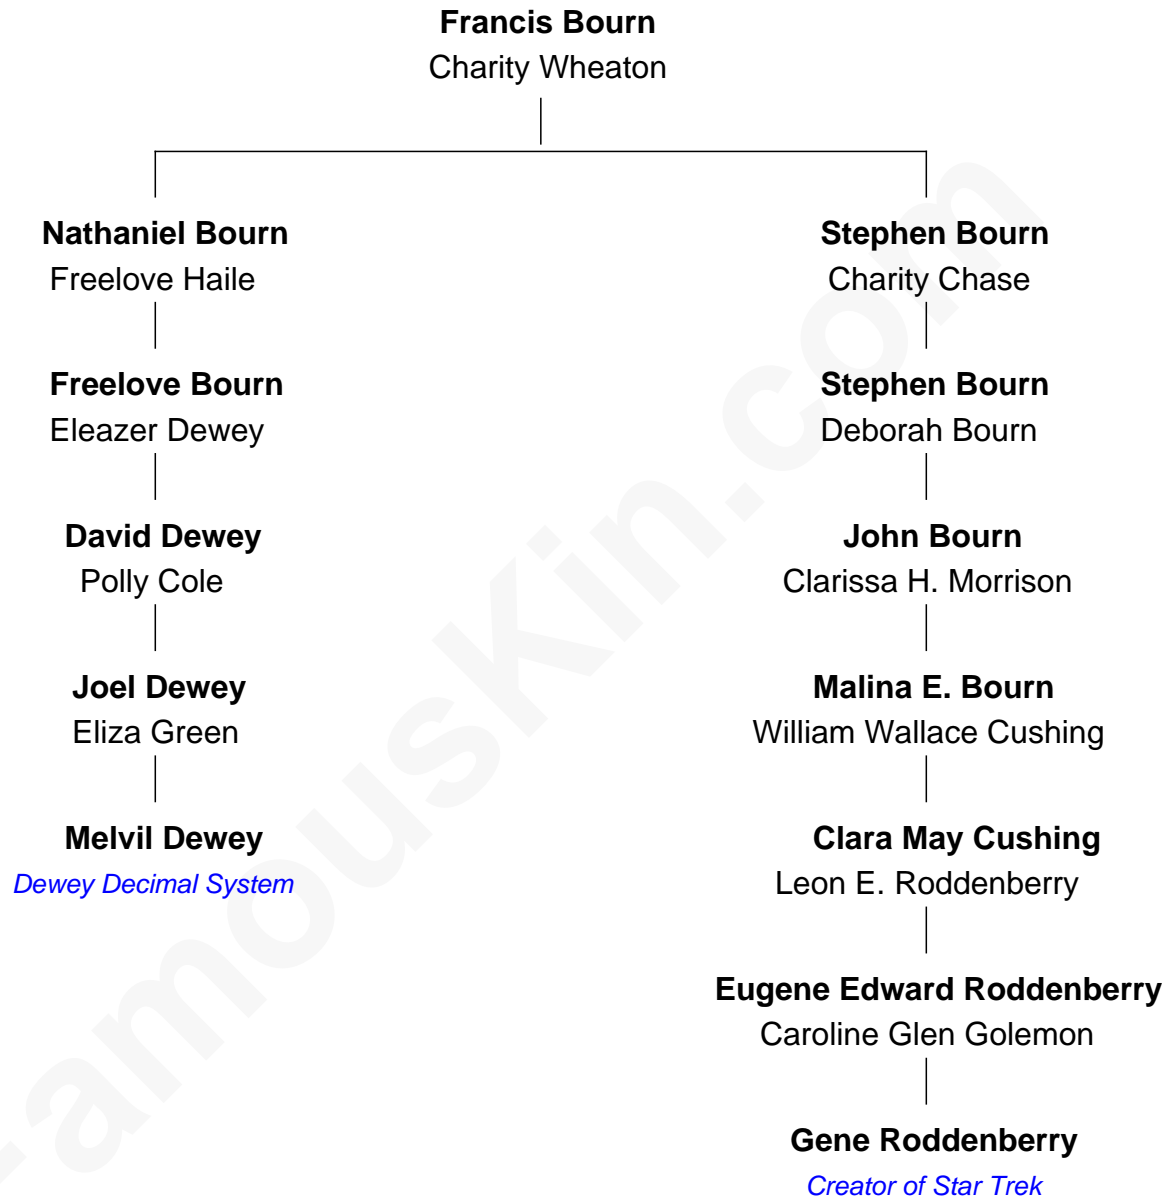

# FamousKin.com

## Relationship Chart of

### Melvil Dewey

*Inventor of the Dewey Decimal System*

4th cousin 2 times removed of

**Gene Roddenberry**  
*Creator of Star Trek*

Gene Roddenberry photo by [NASA on the Commons](#)