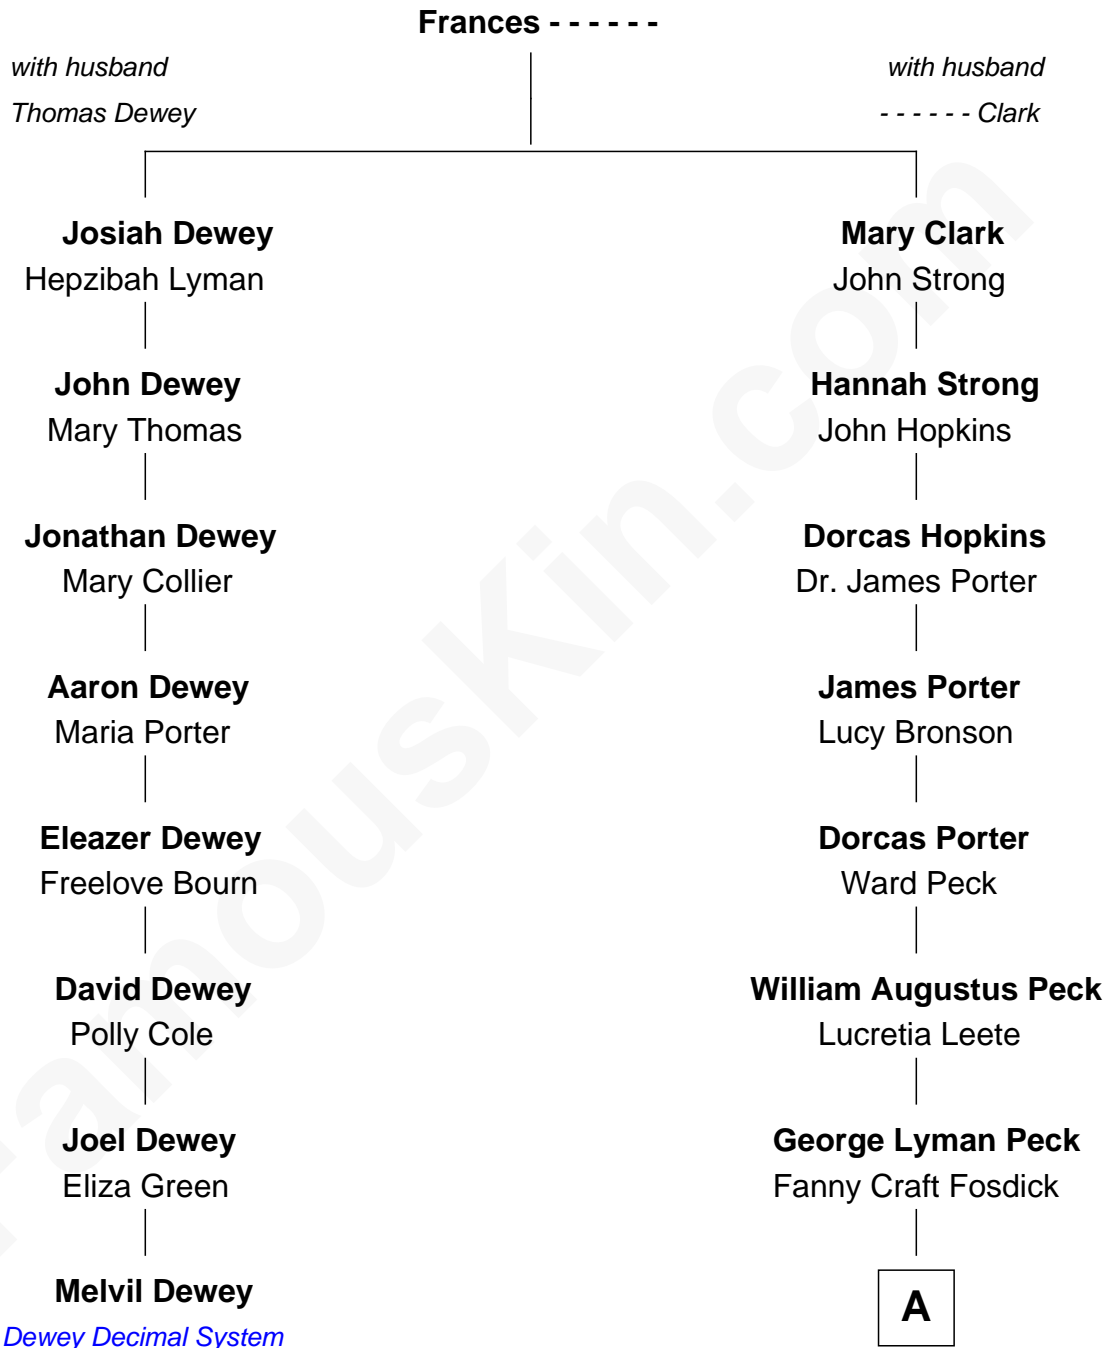

FamousKin.com

Relationship Chart of

Melvil Dewey

Inventor of the Dewey Decimal System

7th cousin 3 times removed of

Mizuo Peck

TV and Movie Actress

A

George Leete Peck
Katharine May Tolles

Laurence Tolles Peck
Barbara Field

George Leete Peck
Sanae Mizusawa

Mizuo Peck
TV and Movie Actress