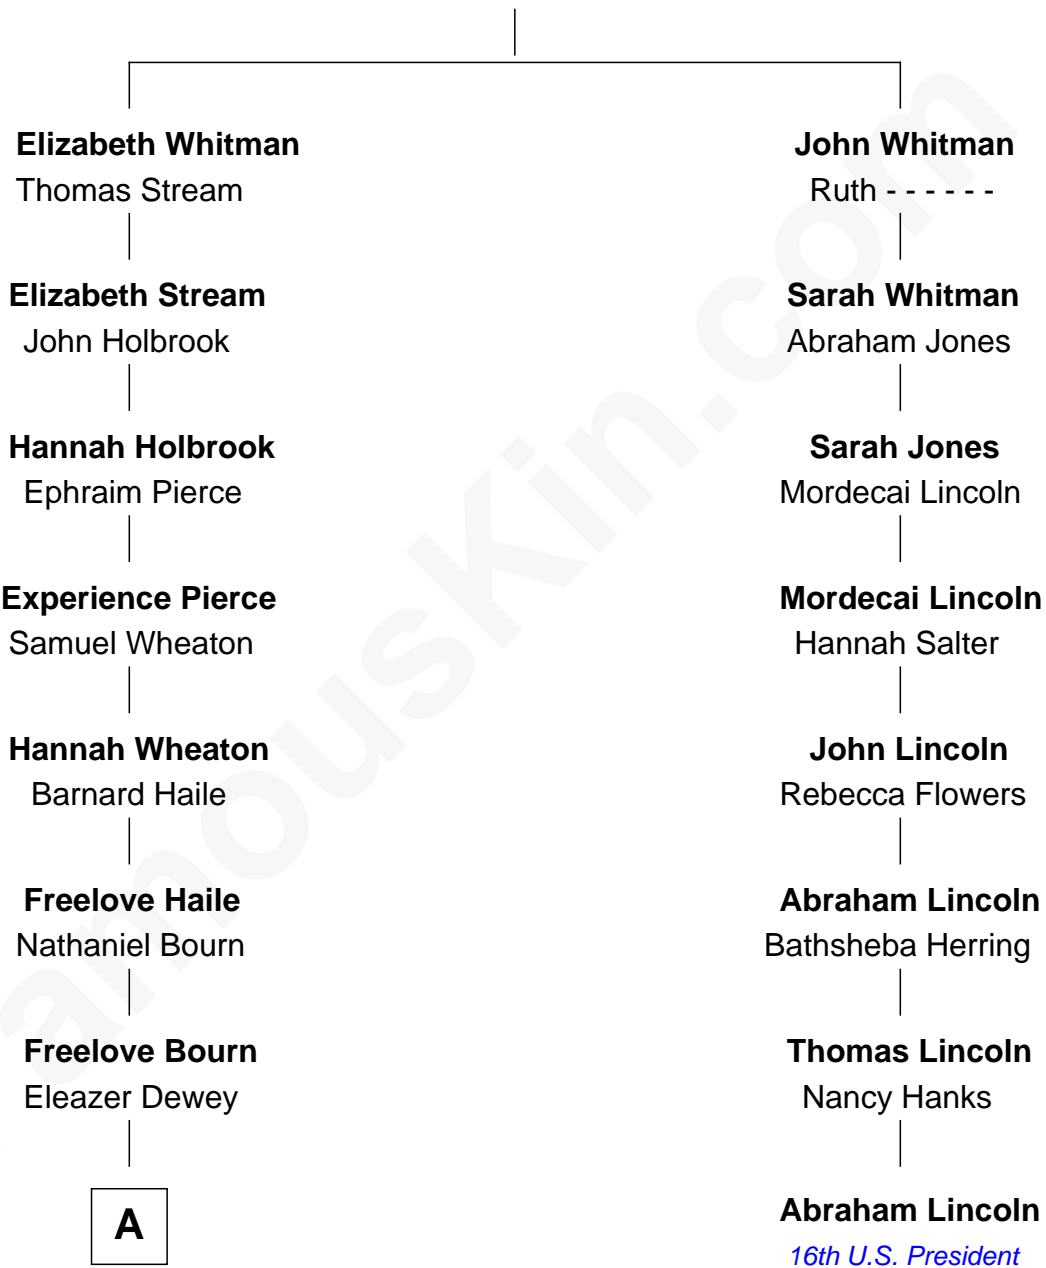

FamousKin.com

Relationship Chart of

Melvil Dewey

Inventor of the Dewey Decimal System

7th cousin 2 times removed of

Abraham Lincoln

16th U.S. President

Richard Whitman

A

—
David Dewey

Polly Cole

—
Joel Dewey

Eliza Green

—
Melvil Dewey

Dewey Decimal System

FamousKin.com