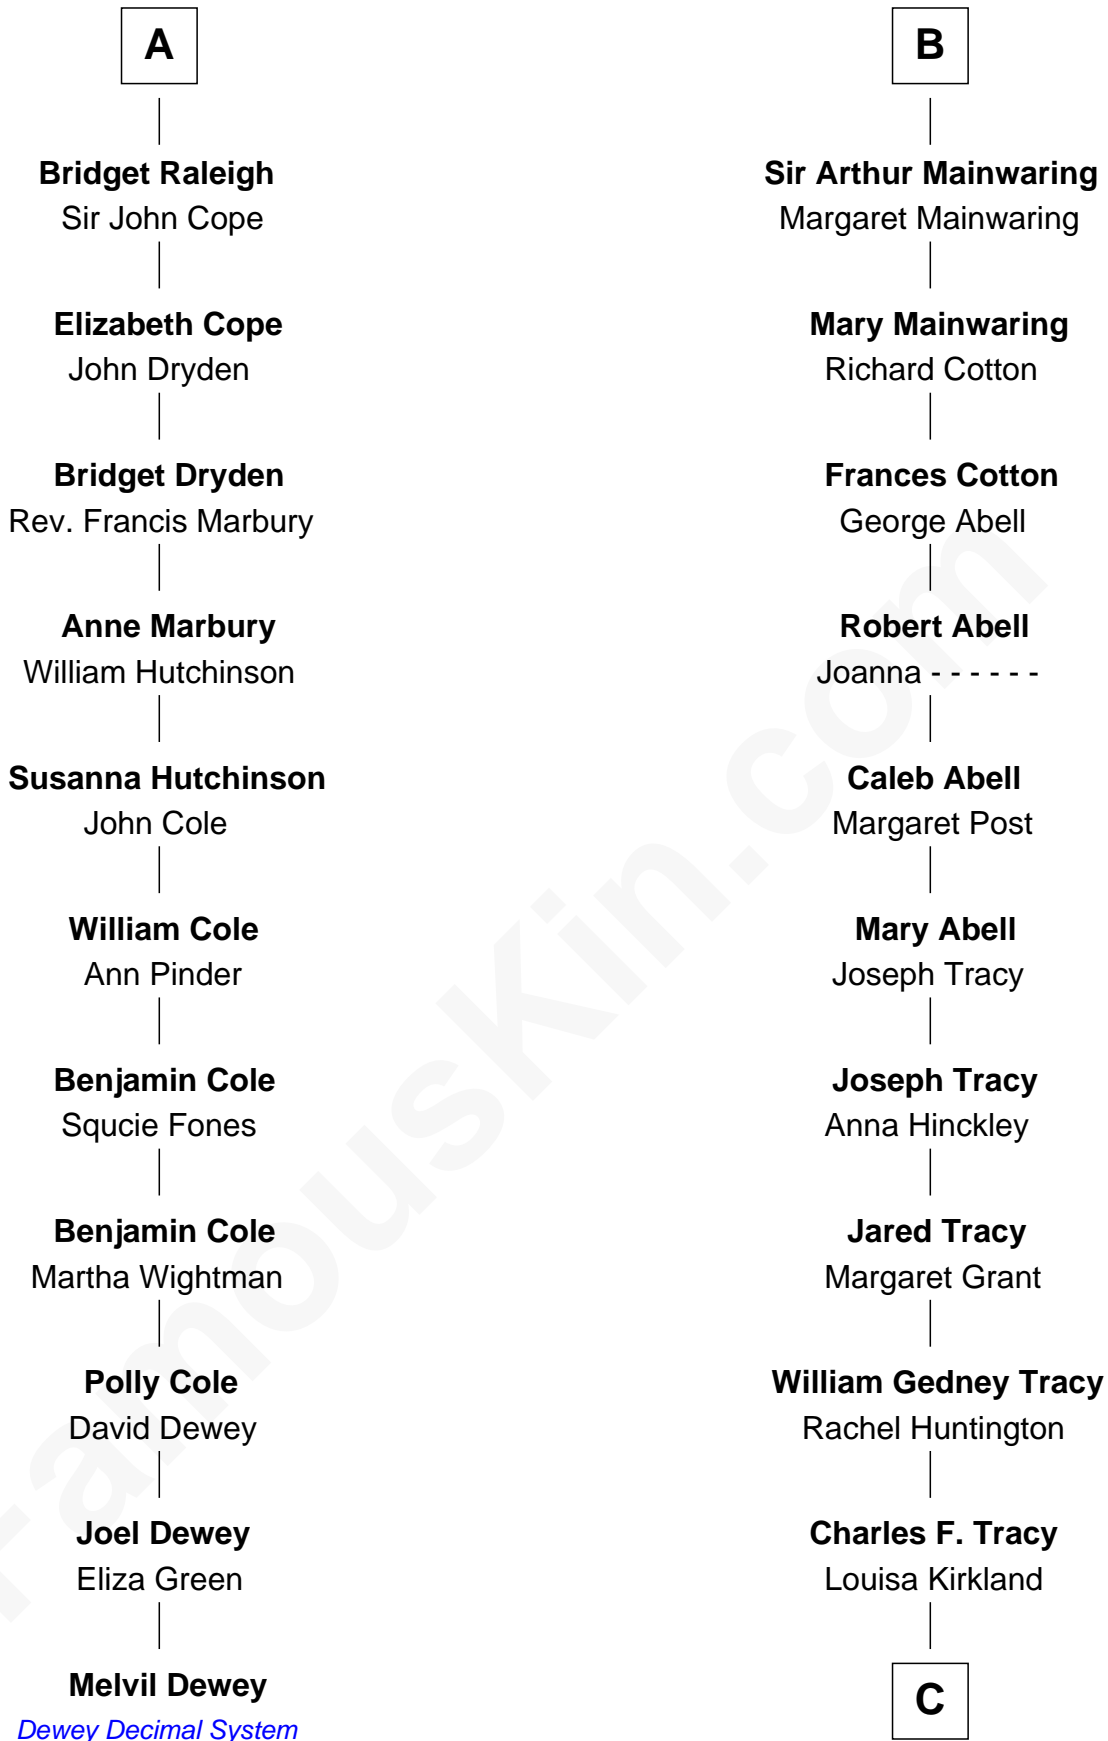

FamousKin.com

Relationship Chart of

Melvil Dewey

Inventor of the Dewey Decimal System

17th cousin 2 times removed of

Henry Sturgis Morgan

Co-Founder of Morgan Stanley

Sir James le Boteler

Eleanor de Bohun

C

—
Frances Louisa Tracy

John Pierpont Morgan

—
John Pierpont Morgan

Jane Norton Grew

—
Henry Sturgis Morgan

Co-Founder of Morgan Stanley