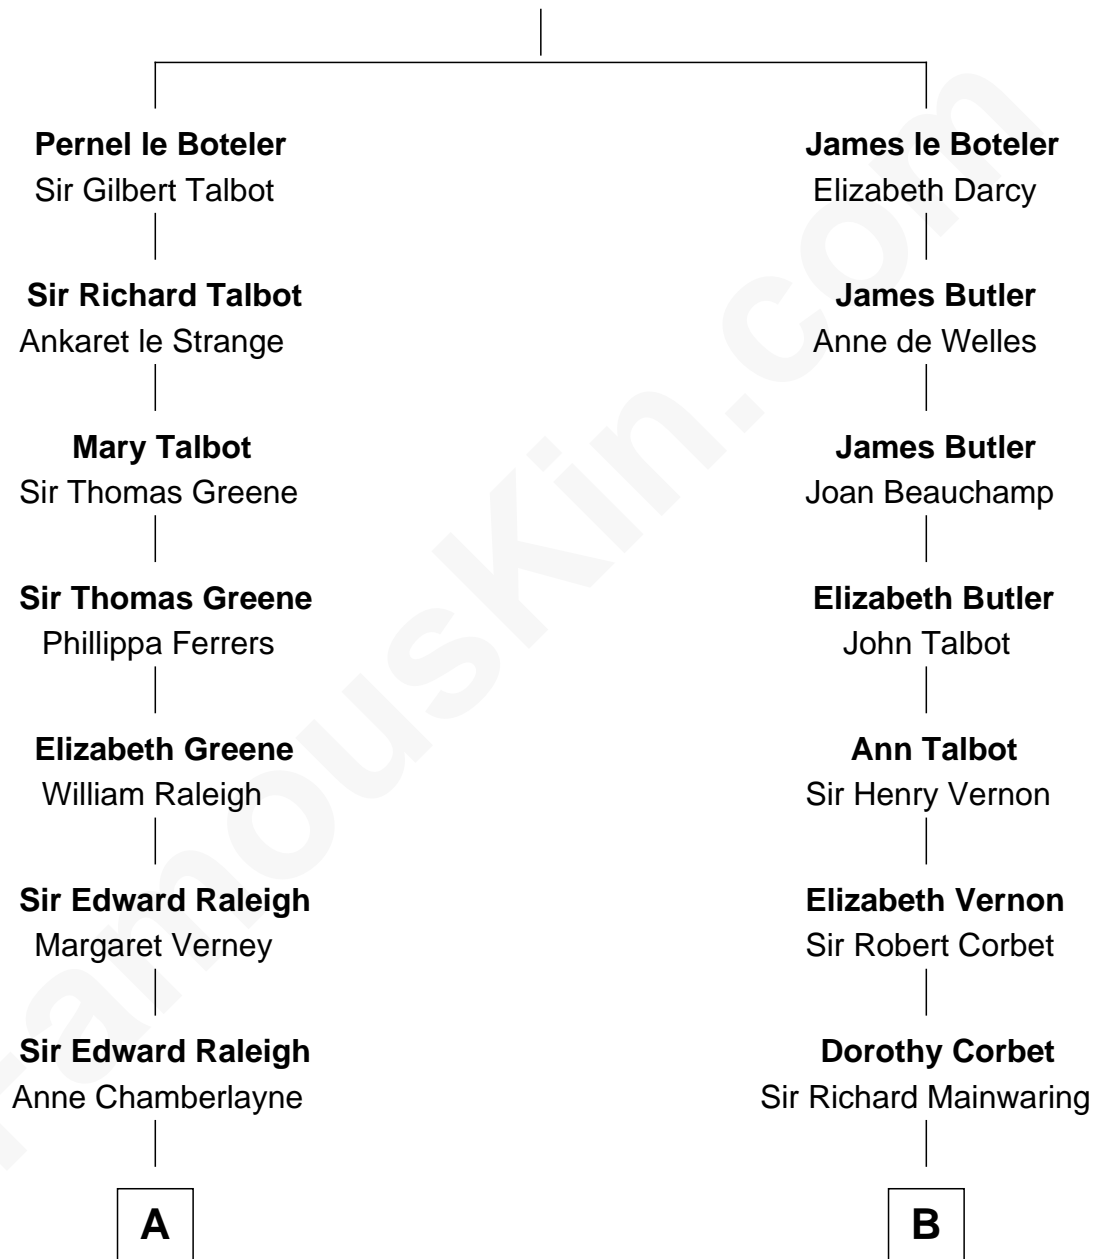

FamousKin.com

Relationship Chart of

Melvil Dewey

Inventor of the Dewey Decimal System

17th cousin 2 times removed of

Henry Sturgis Morgan

Co-Founder of Morgan Stanley

Sir James le Boteler

Eleanor de Bohun

C

—
Frances Louisa Tracy

John Pierpont Morgan

—
John Pierpont Morgan

Jane Norton Grew

—
Henry Sturgis Morgan

Co-Founder of Morgan Stanley