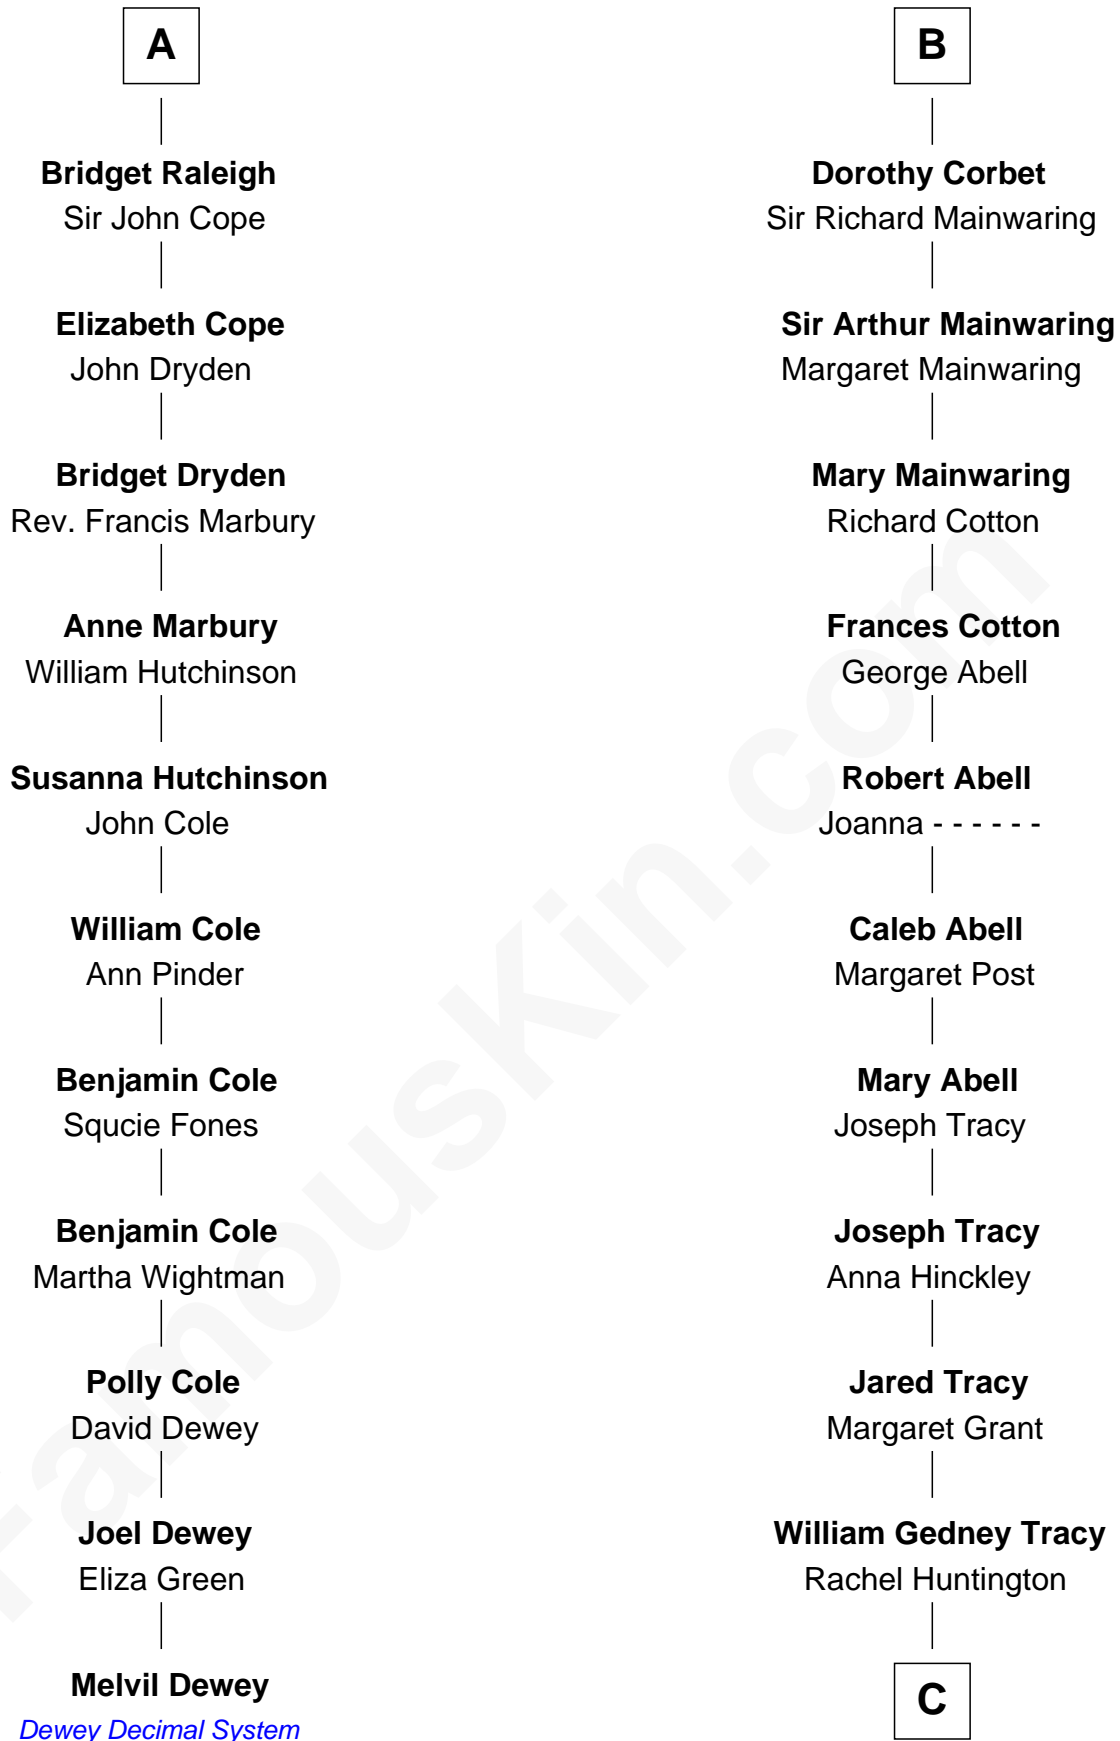

FamousKin.com

Relationship Chart of

Melvil Dewey

Inventor of the Dewey Decimal System

17th cousin 2 times removed of

J.P. Morgan, Jr.

American Banker and Philanthropist

Edmund Fitzalan

Alice de Warenne

C

Charles F. Tracy

Louisa Kirkland

Frances Louisa Tracy

John Pierpont Morgan

J.P. Morgan, Jr.

American Banker and Philanthropist